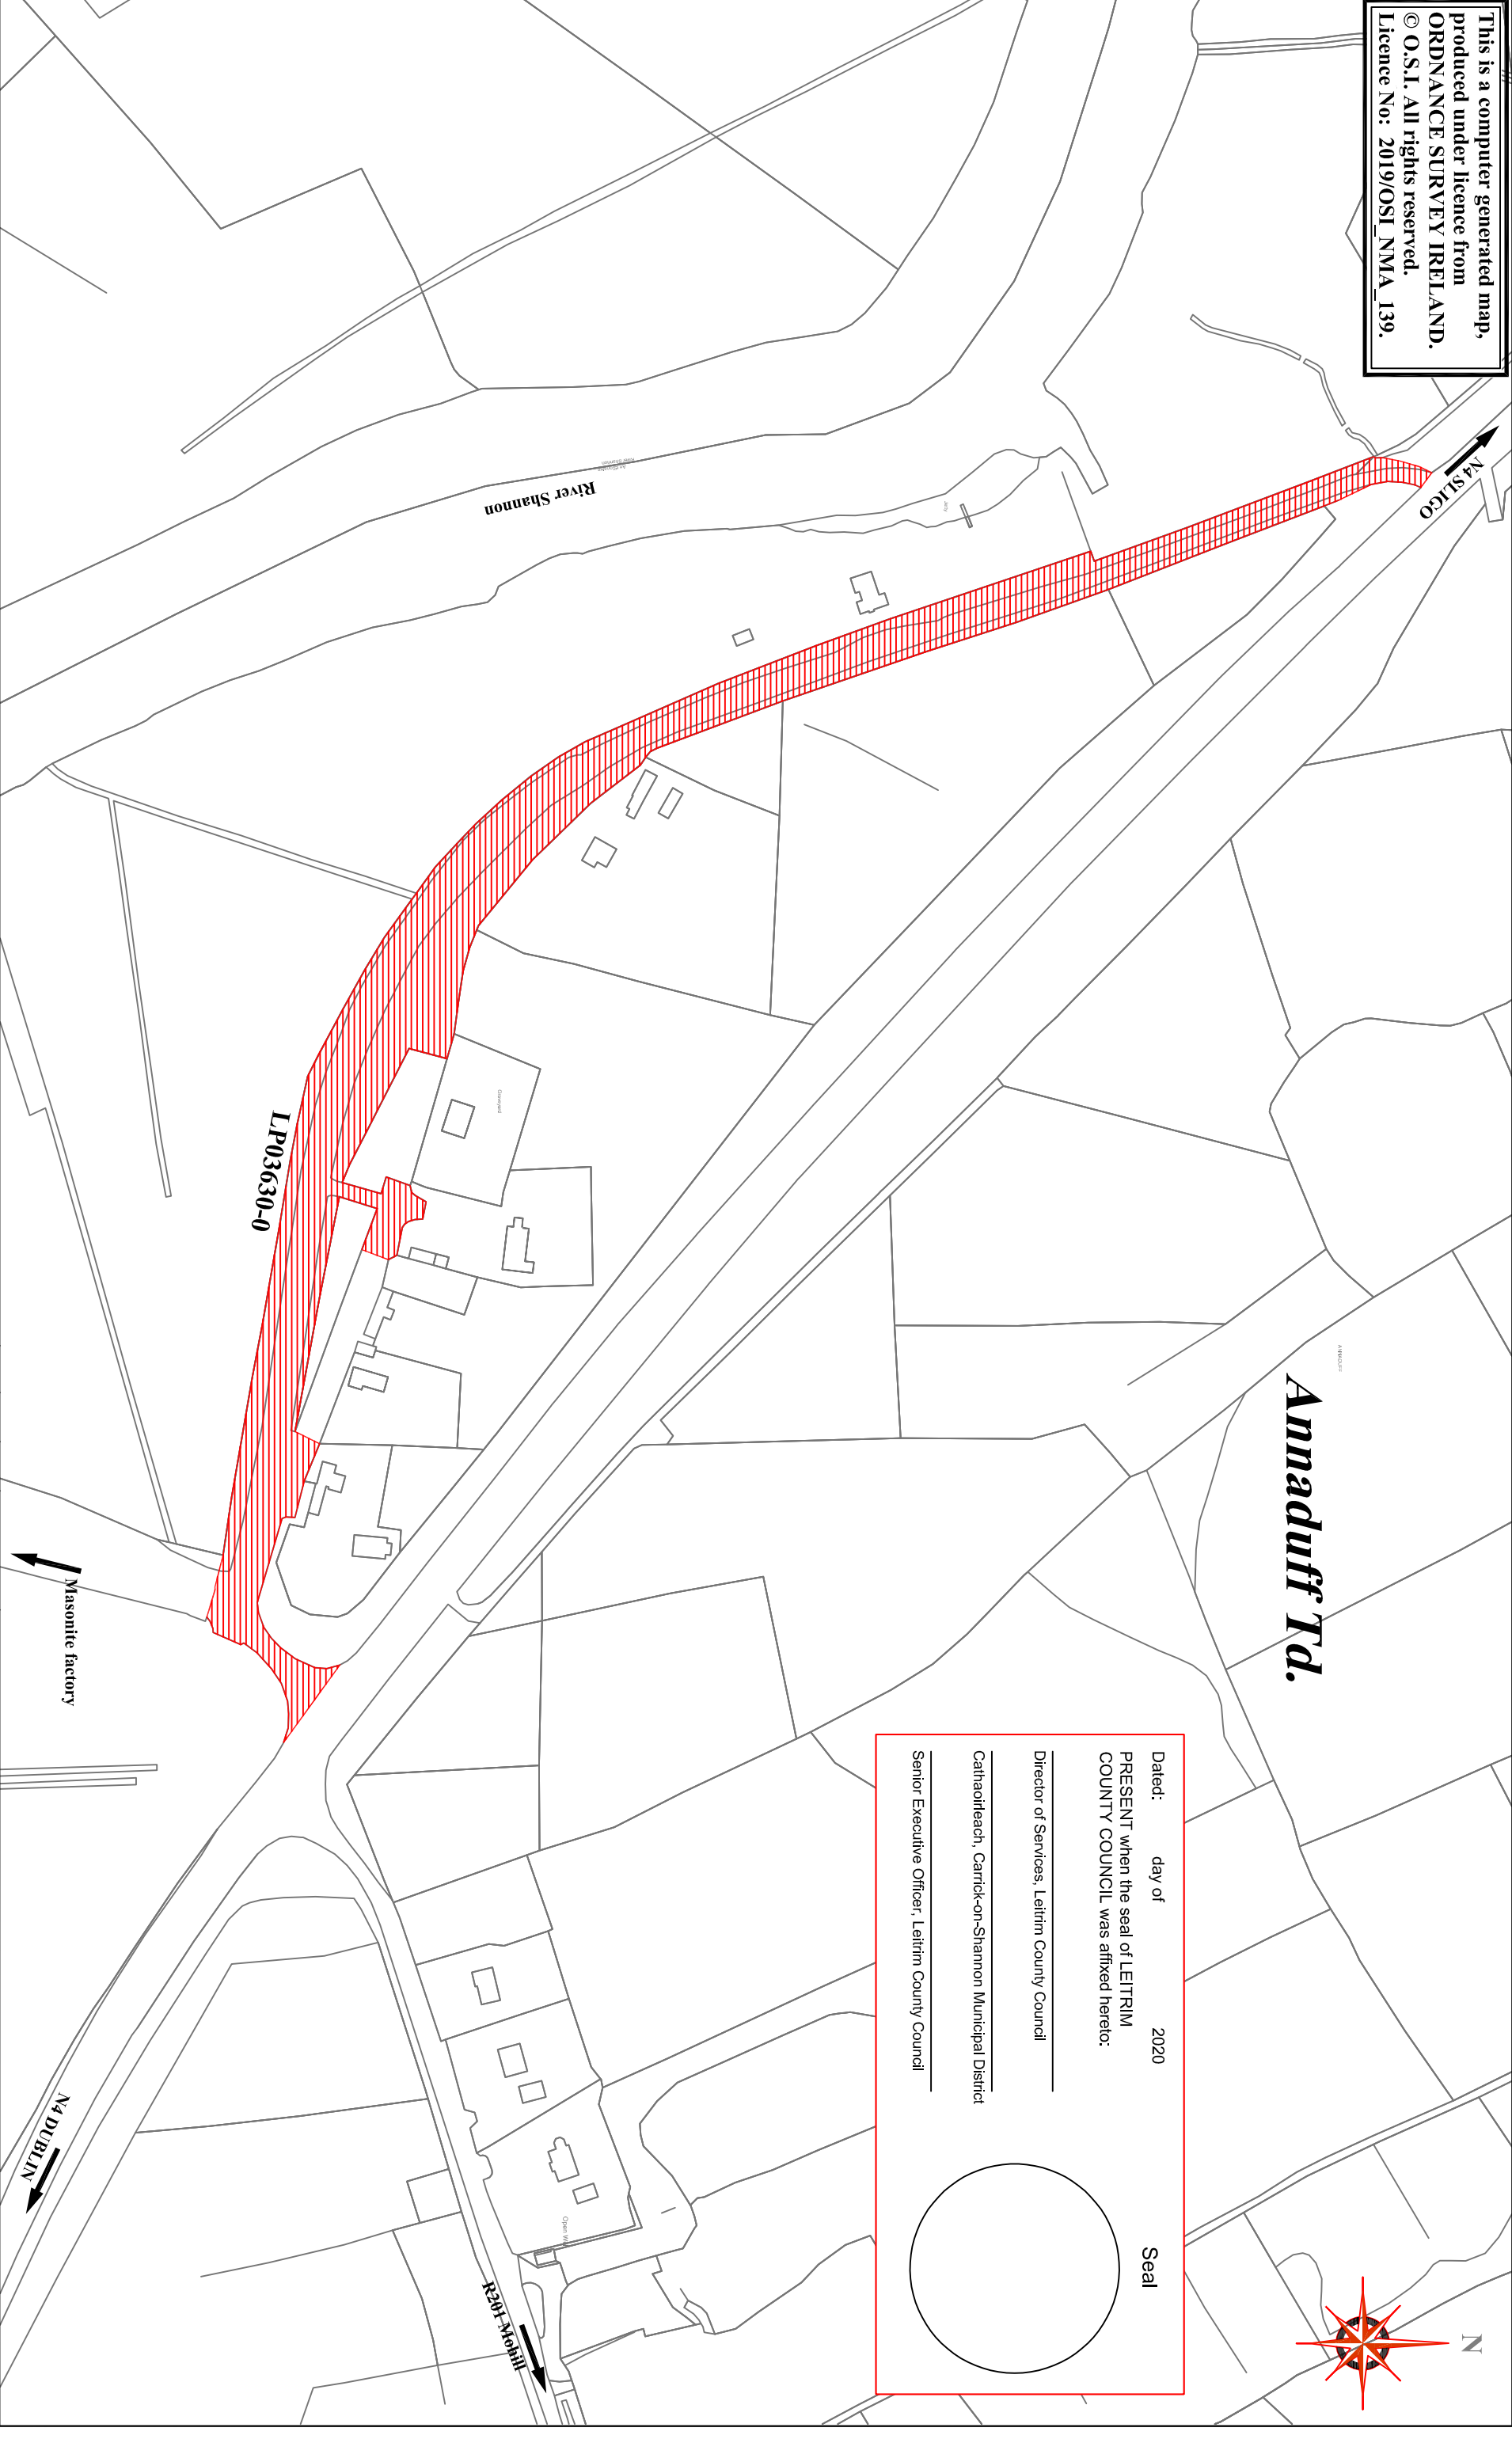

This is a computer generated map,
produced under licence from
ORDNANCE SURVEY IRELAND.
© O.S.I. All rights reserved.
Licence No: 2019/OSI_NMA_139.

Annaduff Td.

Dated: day of 2020
PRESENT when the seal of LETRIM
COUNTY COUNCIL was affixed hereto:

Director of Services, Leitrim County Council

Cathaoirleach, Carrick-on-Shannon Municipal District

Senior Executive Officer, Leitrim County Council

PROHIBITION ORDER (2020)

**ANNADUFF TD. (MASONITE JUNCTION)
PROHIBITED AREA OUTLINED & HATCHED IN RED**

DRAWING NUMBER: 203/1678/01

DATE: 12/02/2020
O.S. SHEET REF.: 1867-A