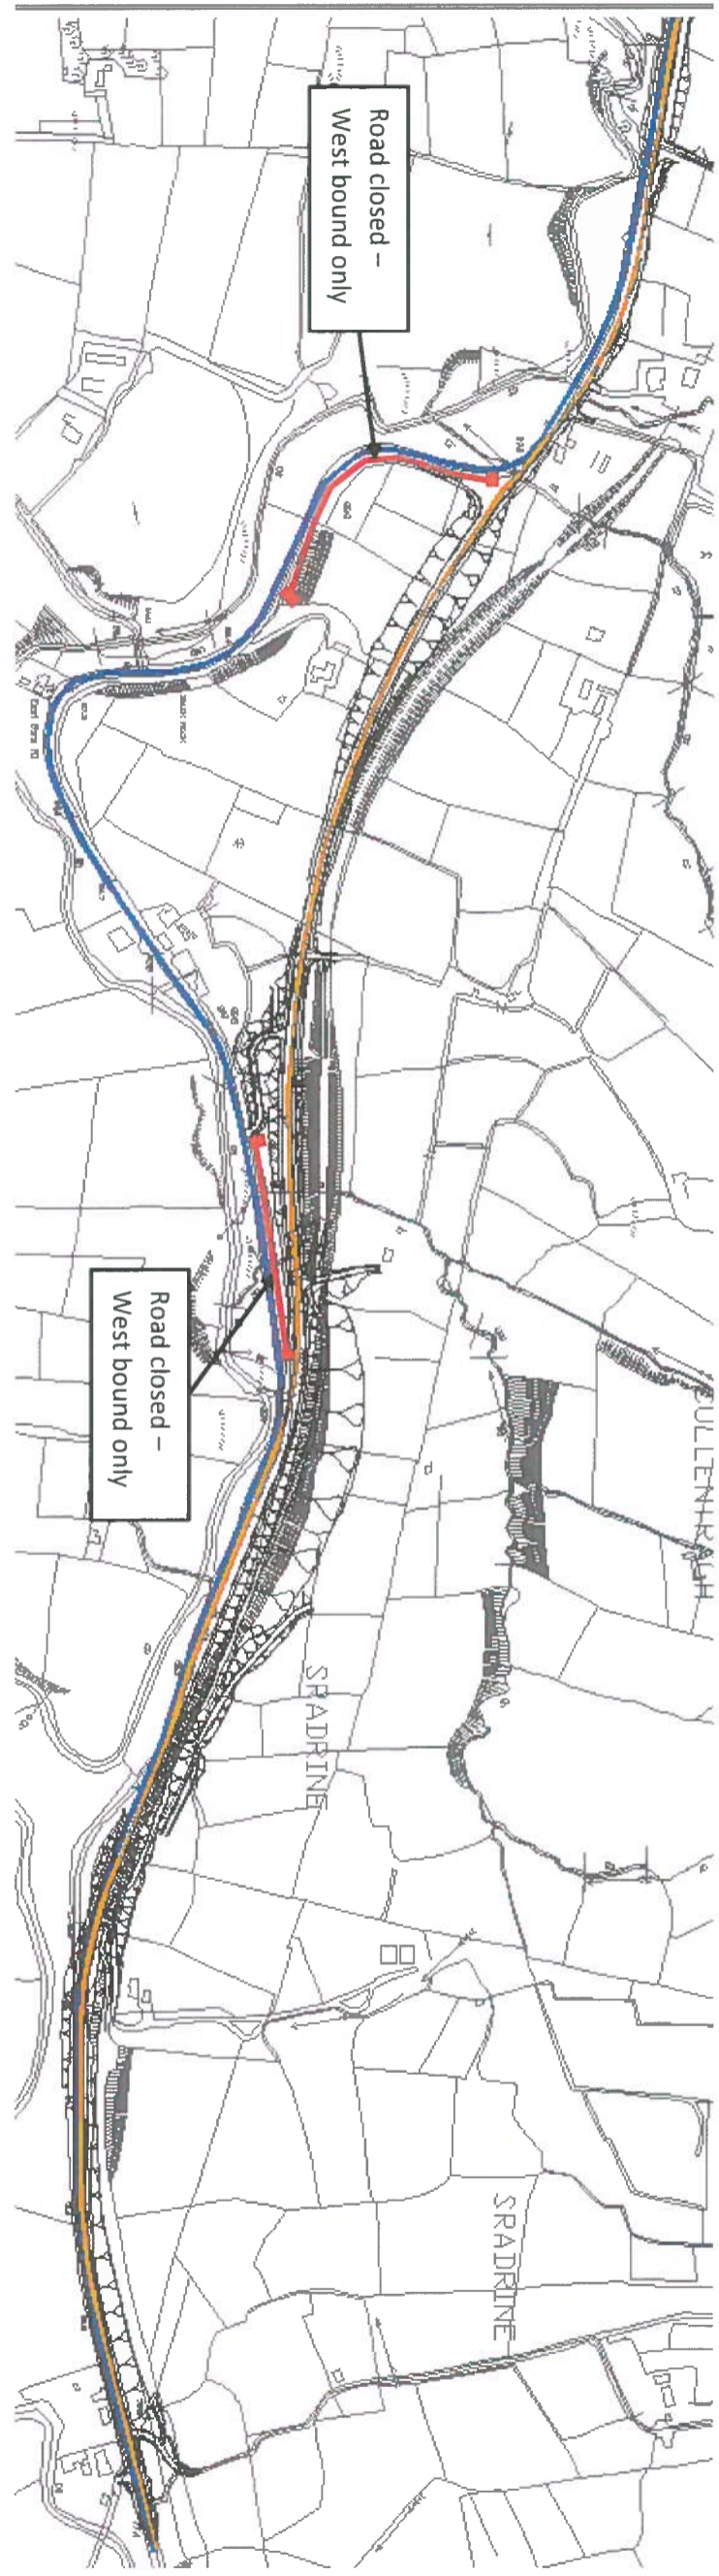

Fox Contracts - Proposed N16 Layout December 2016 - Map

Legend

 West bound traffic towards Manorhamilton

 East bound traffic towards Glenfarne

Fox Contracts - Proposed N16 Layout December 2016 - Overview

Legend

- West bound traffic travelling towards Manorhamilton.
- East bound traffic travelling towards Glenfarne.

Fox Contracts - Proposed N16 Layout December 2016 – Local Access

Legend

- Blue line West bound traffic travelling towards Manorhamilton.
- Orange line East bound traffic travelling towards Glenfarne.
- Green line Local traffic
- Green dashed line Local Traffic East bound