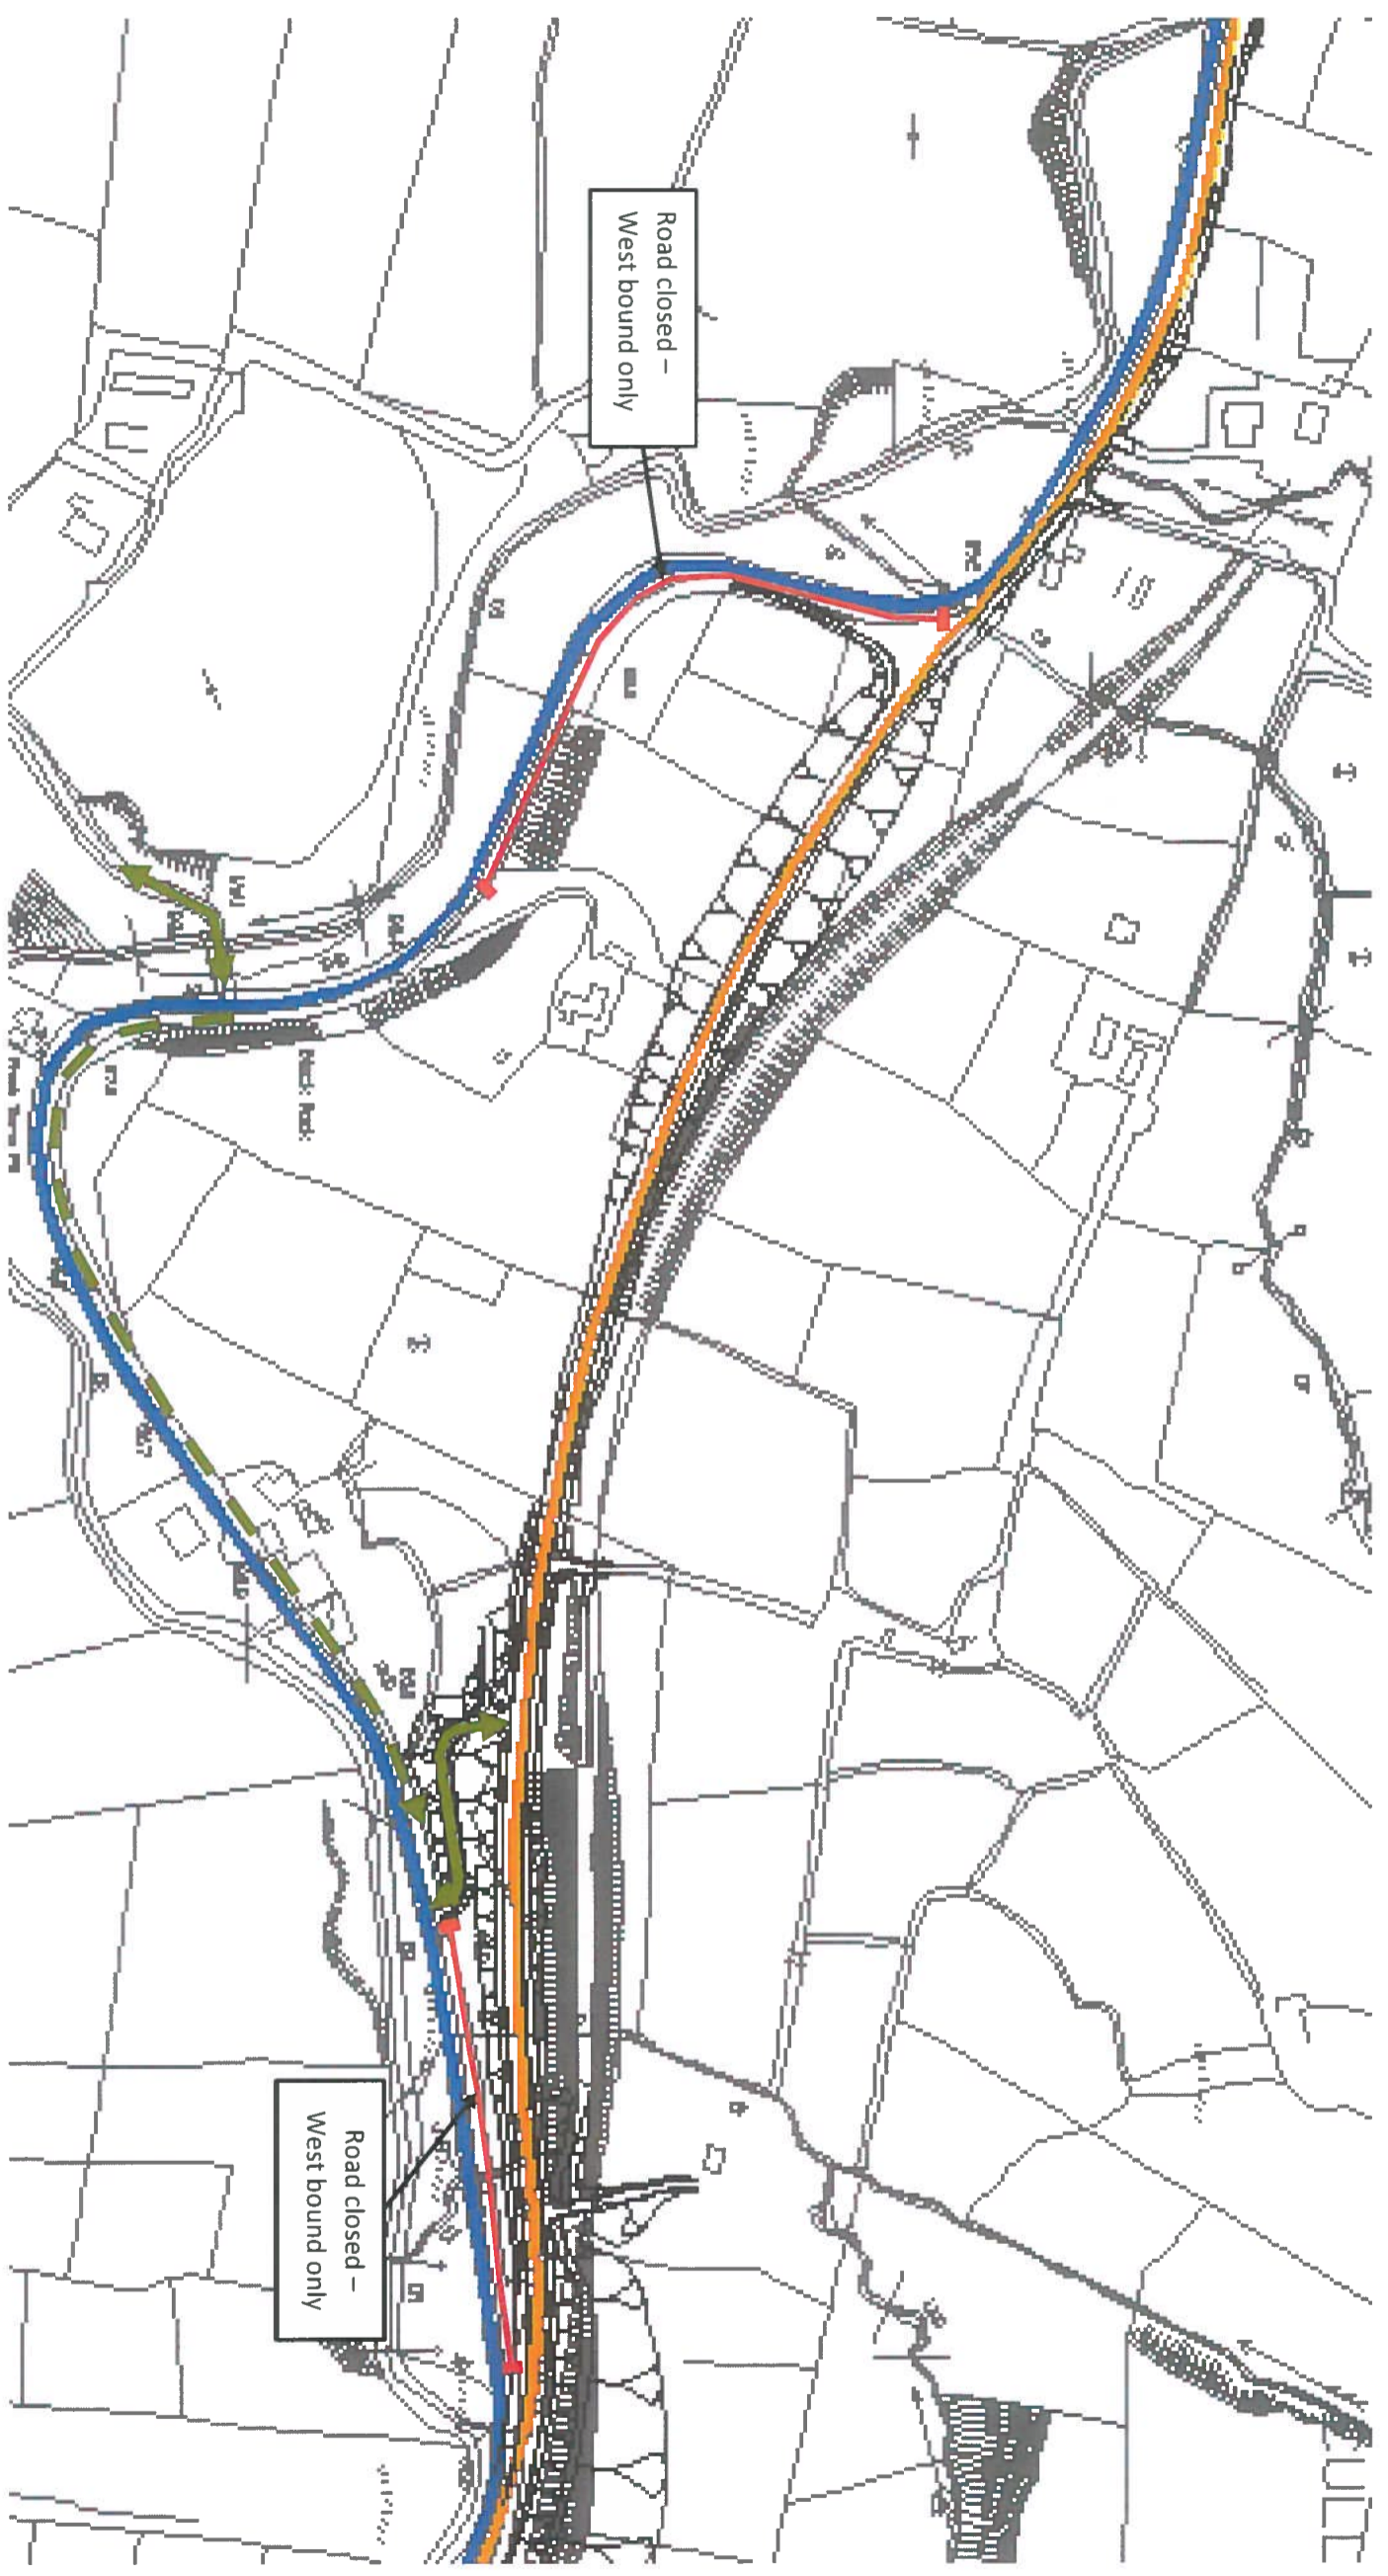

Fox Contracts - Proposed N16 Layout December 2016 - Map

Legend

 West bound traffic towards Manorhamilton

 East bound traffic towards Glenfarne

Fox Contracts - Proposed N16 Layout December 2016 - Overview

Legend

- West bound traffic travelling towards Manorhamilton.
- East bound traffic travelling towards Glenfarne.

Fox Contracts - Proposed N16 Layout December 2016 – Local Access

Legend

- Blue line West bound traffic travelling towards Manorhamilton.
- Orange line East bound traffic travelling towards Glenfarne.
- Green line Local traffic
- Green dashed line Local Traffic East bound