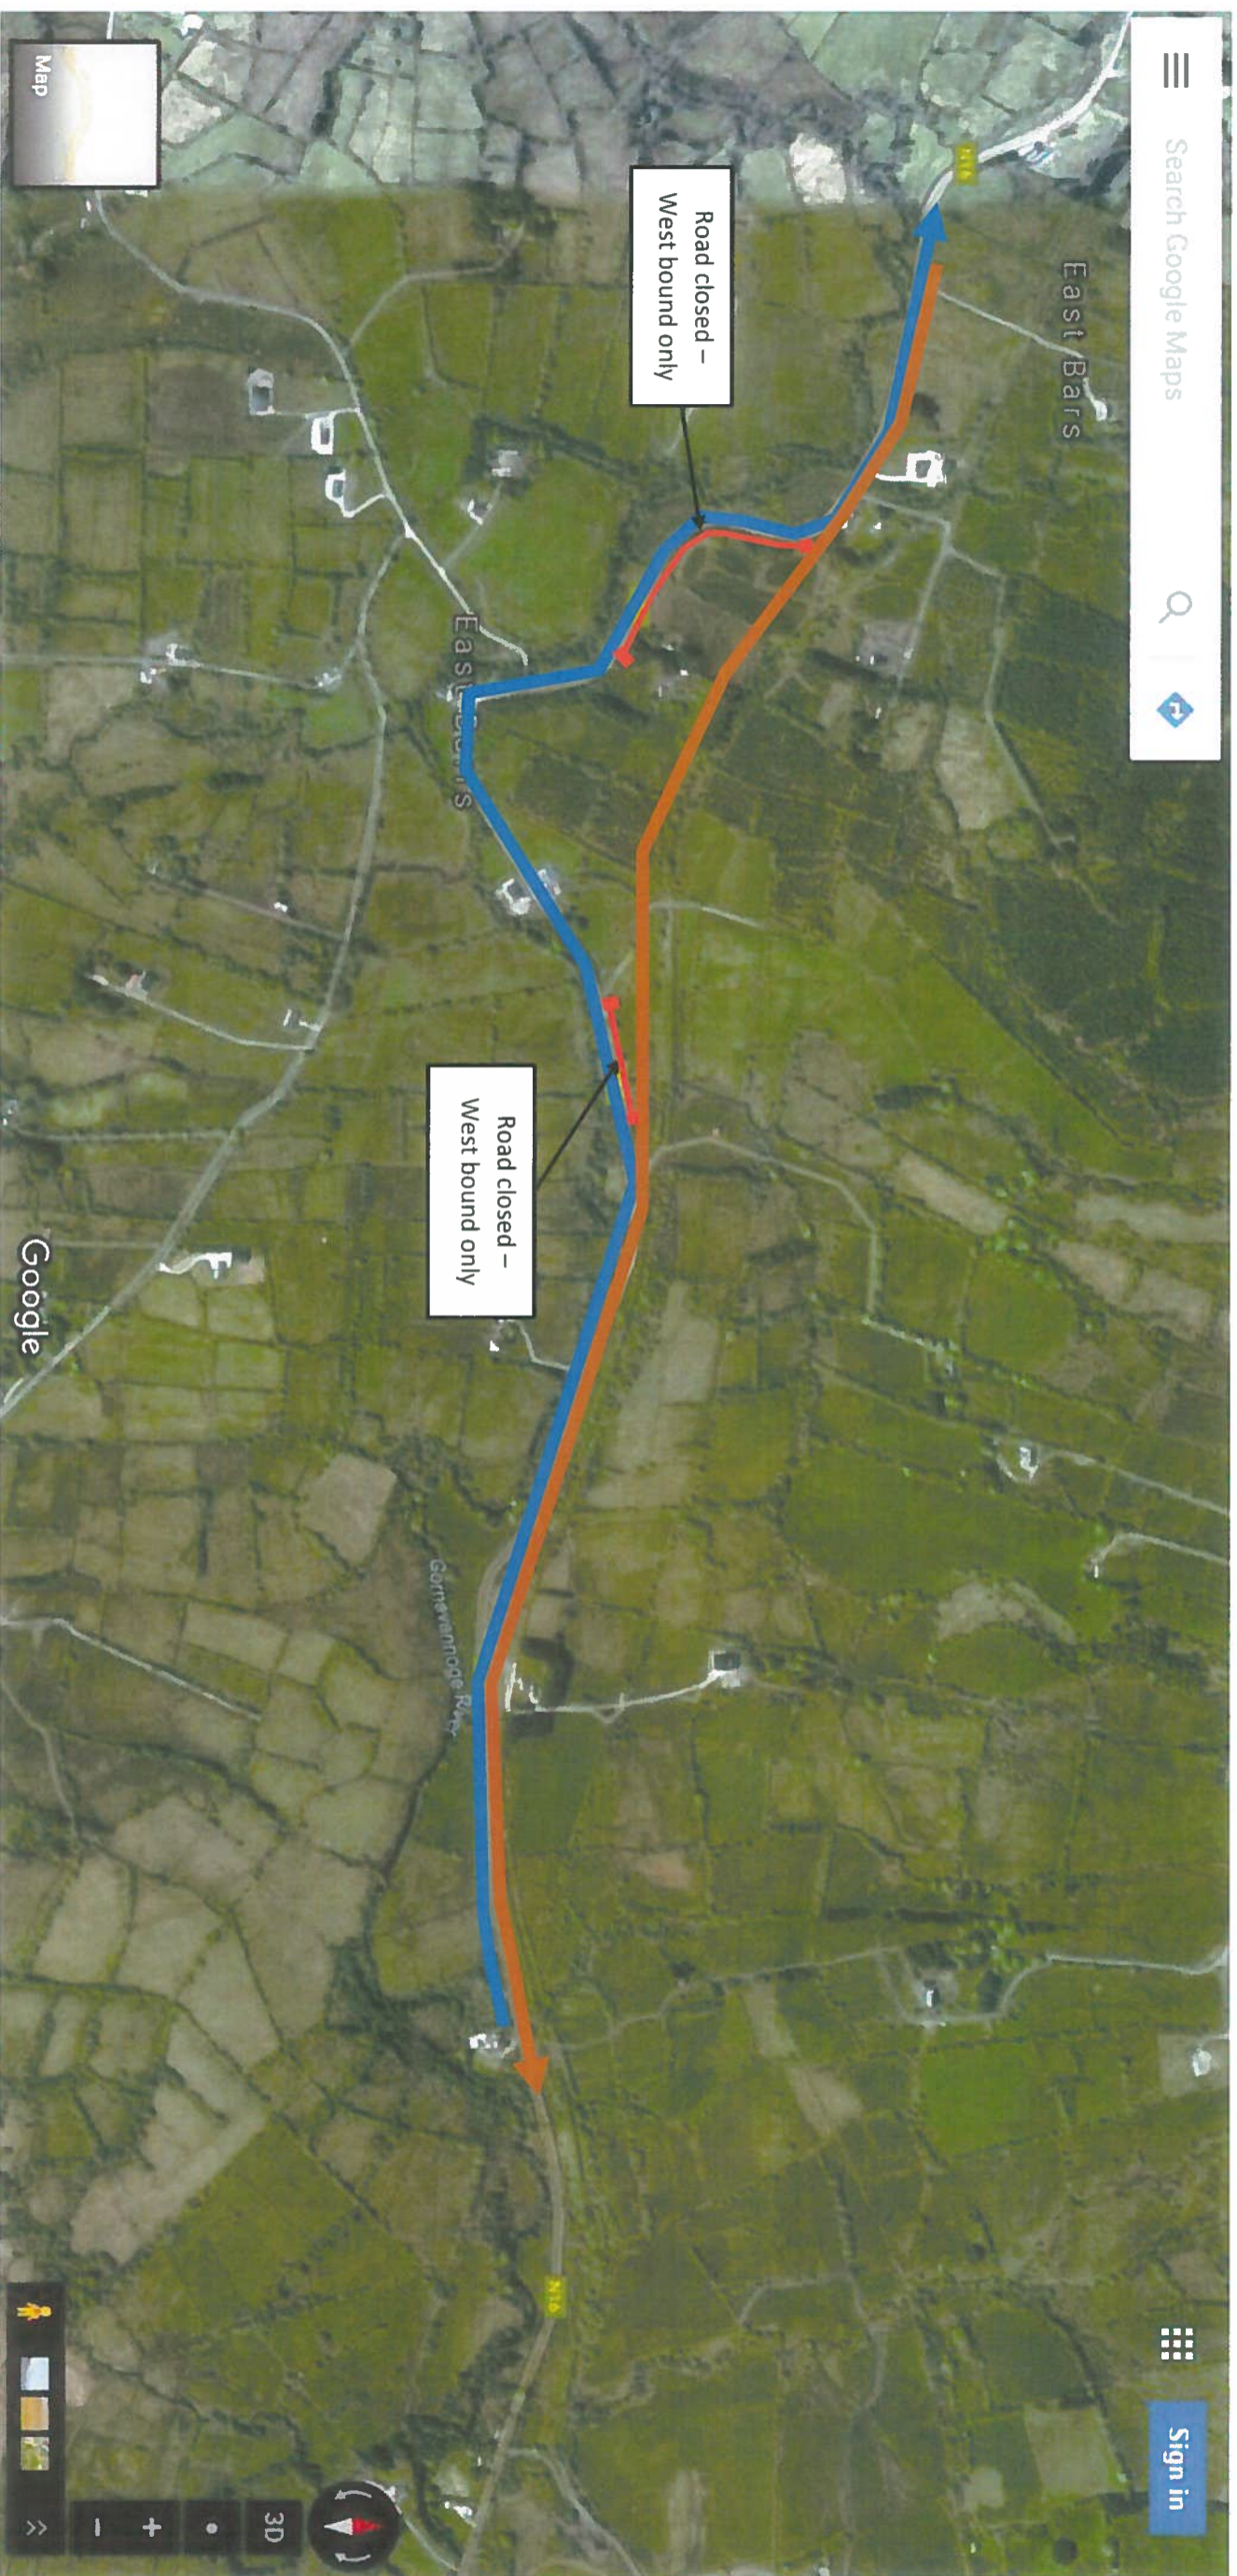

Fox Contracts - Proposed N16 Layout December 2016 - Map

Legend

 West bound traffic towards Manorhamilton

 East bound traffic towards Glenfarne

Fox Contracts - Proposed N16 Layout December 2016 - Overview

Legend

- West bound traffic travelling towards Manorhamilton.
- East bound traffic travelling towards Glenfarne.

Fox Contracts - Proposed N16 Layout December 2016 – Local Access

Legend

- Blue line West bound traffic travelling towards Manorhamilton.
- Orange line East bound traffic travelling towards Glenfarne.
- Green line Local traffic
- Green dashed line Local Traffic East bound