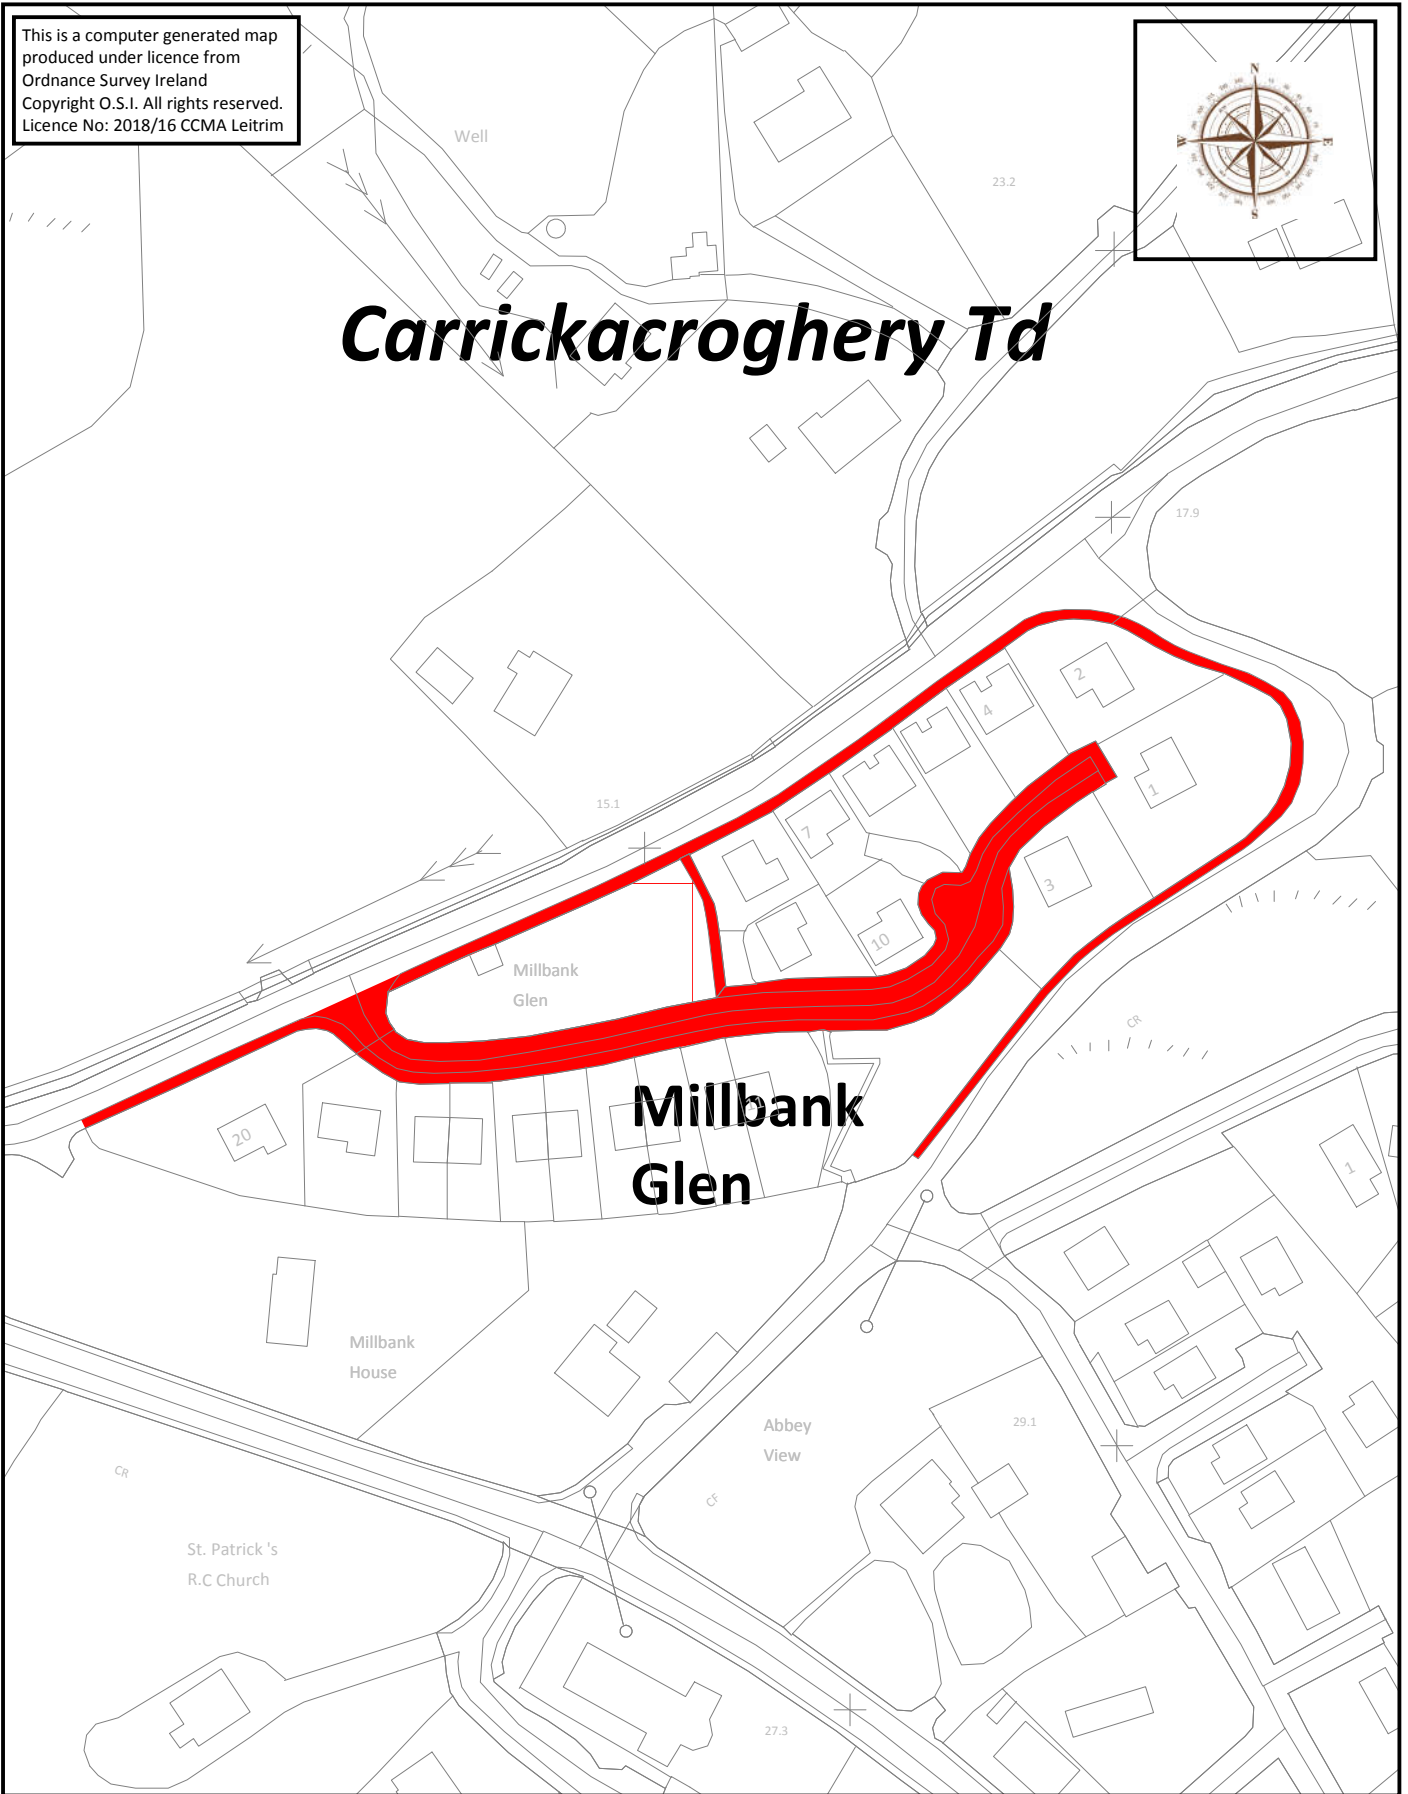

Carrickacroghery Td

Roads to be Declared Public Roads at Millbank Glen, Carrickacroghery Td, Dromahair, Co Leitrim.

Roads shown shaded Red.
Road length: 175m.

Planning and Development Acts, 2000 to 2018
Section 180
&
Roads Act, 1993
Section 11

Comhairle Chontae Liatroma.
Aras an Chontae
Cora Droma Rusic
Chontae Liatroma

Leitrim County Council.
Aras an Chontae
Carrick on Shannon
Co Leitrim

Economic Development, Planning and Transportation.
Director of Services: Joseph Gilhooly.

Drawing Number:

TIC104/001

Date: 31 December 2018

Scale: 1 : 1500 (at A4)