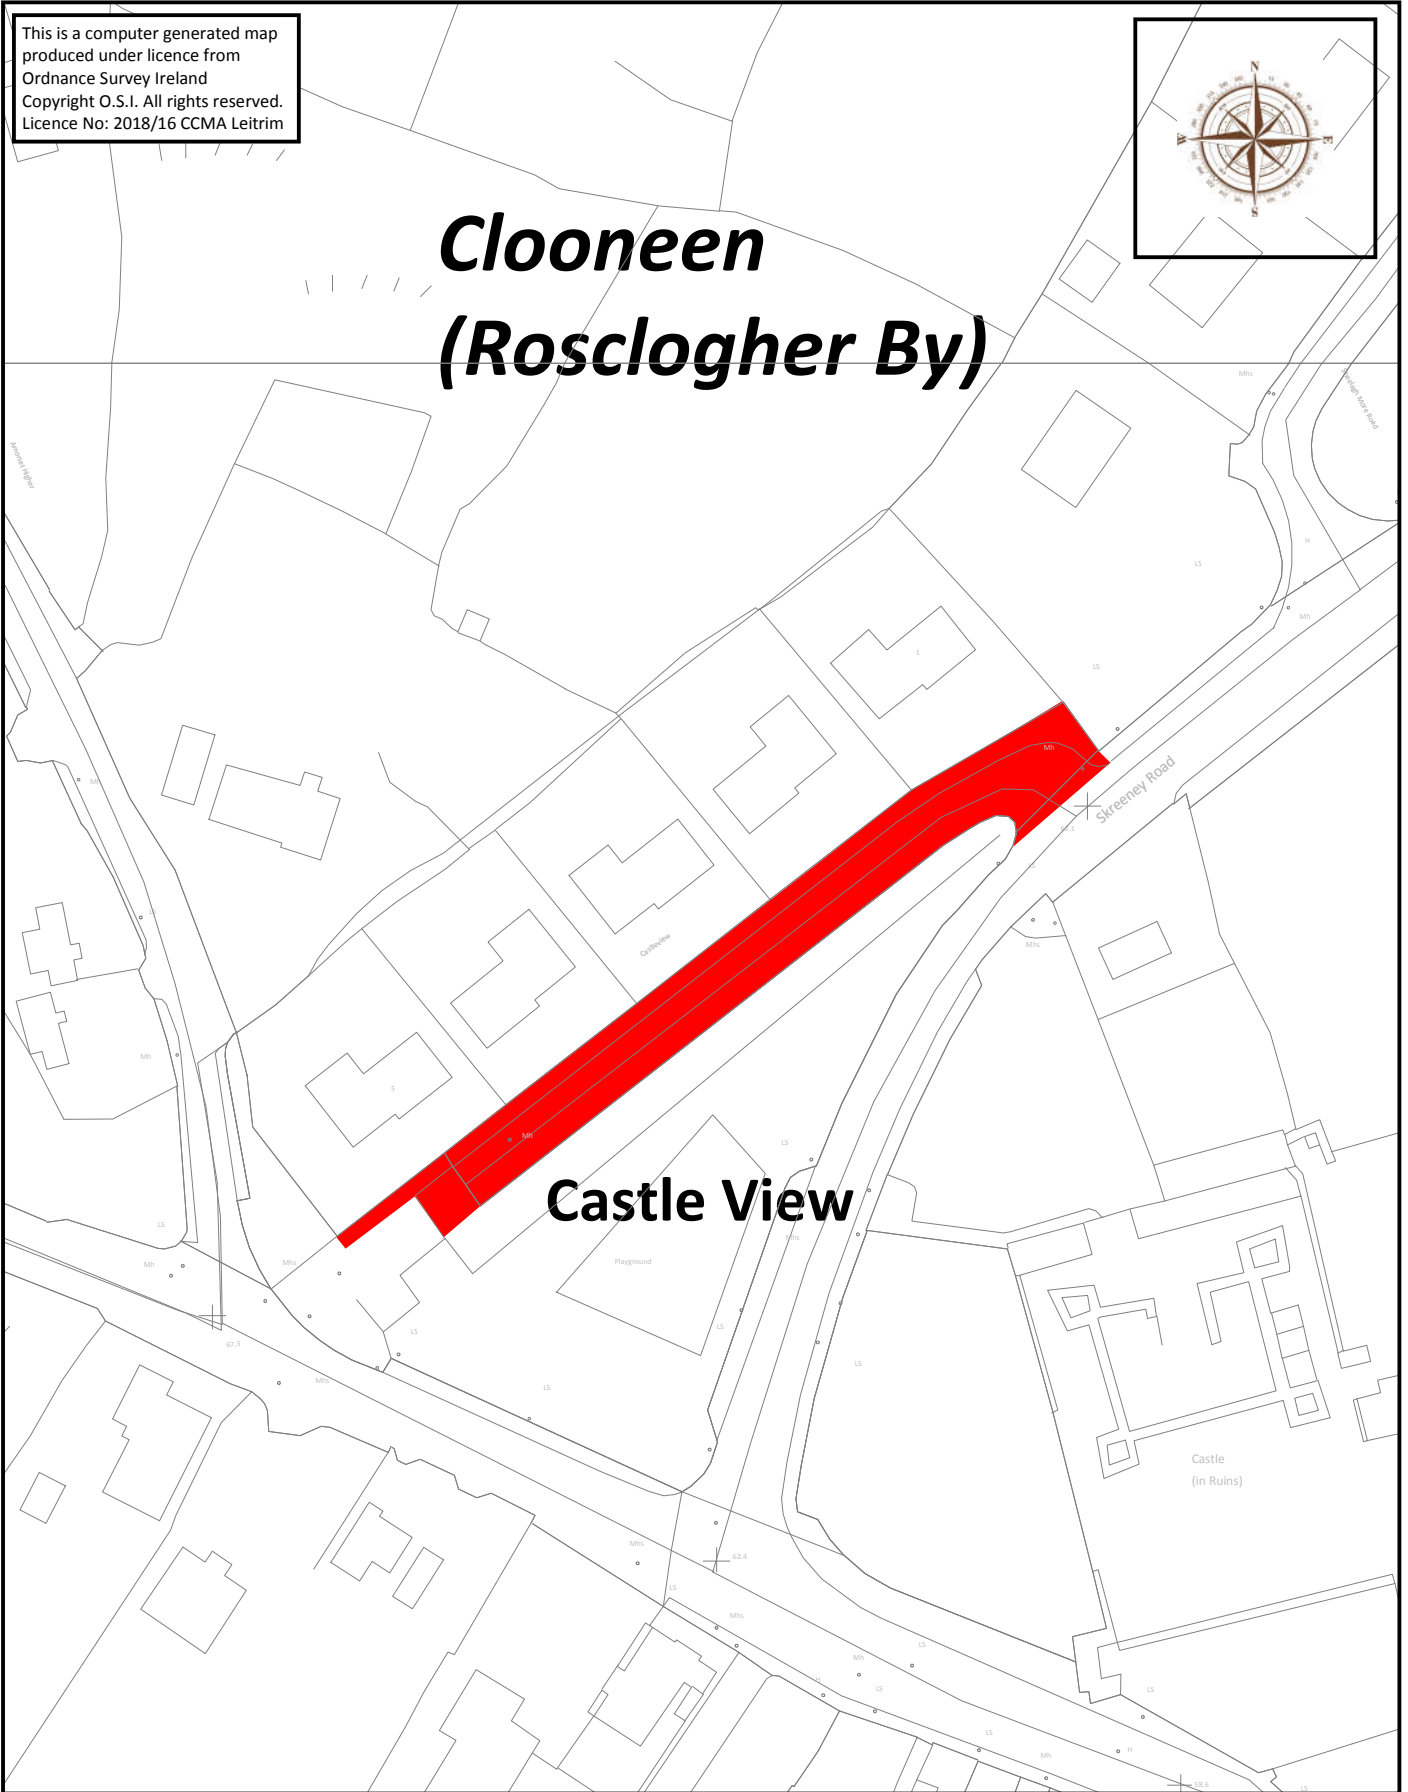

## Roads to be Declared Public Roads at Castle View, Clooneen (Rosclagher By), Manorhamilton, Co Leitrim.

Roads shown shaded Red.  
Road length: 96m.

Planning and Development Acts, 2000 to 2018  
Section 180  
&  
Roads Act, 1993  
Section 11

Drawing Number:

**TIC103/001**

Date: 31 December 2018

Scale: 1 : 1000 (at A4)