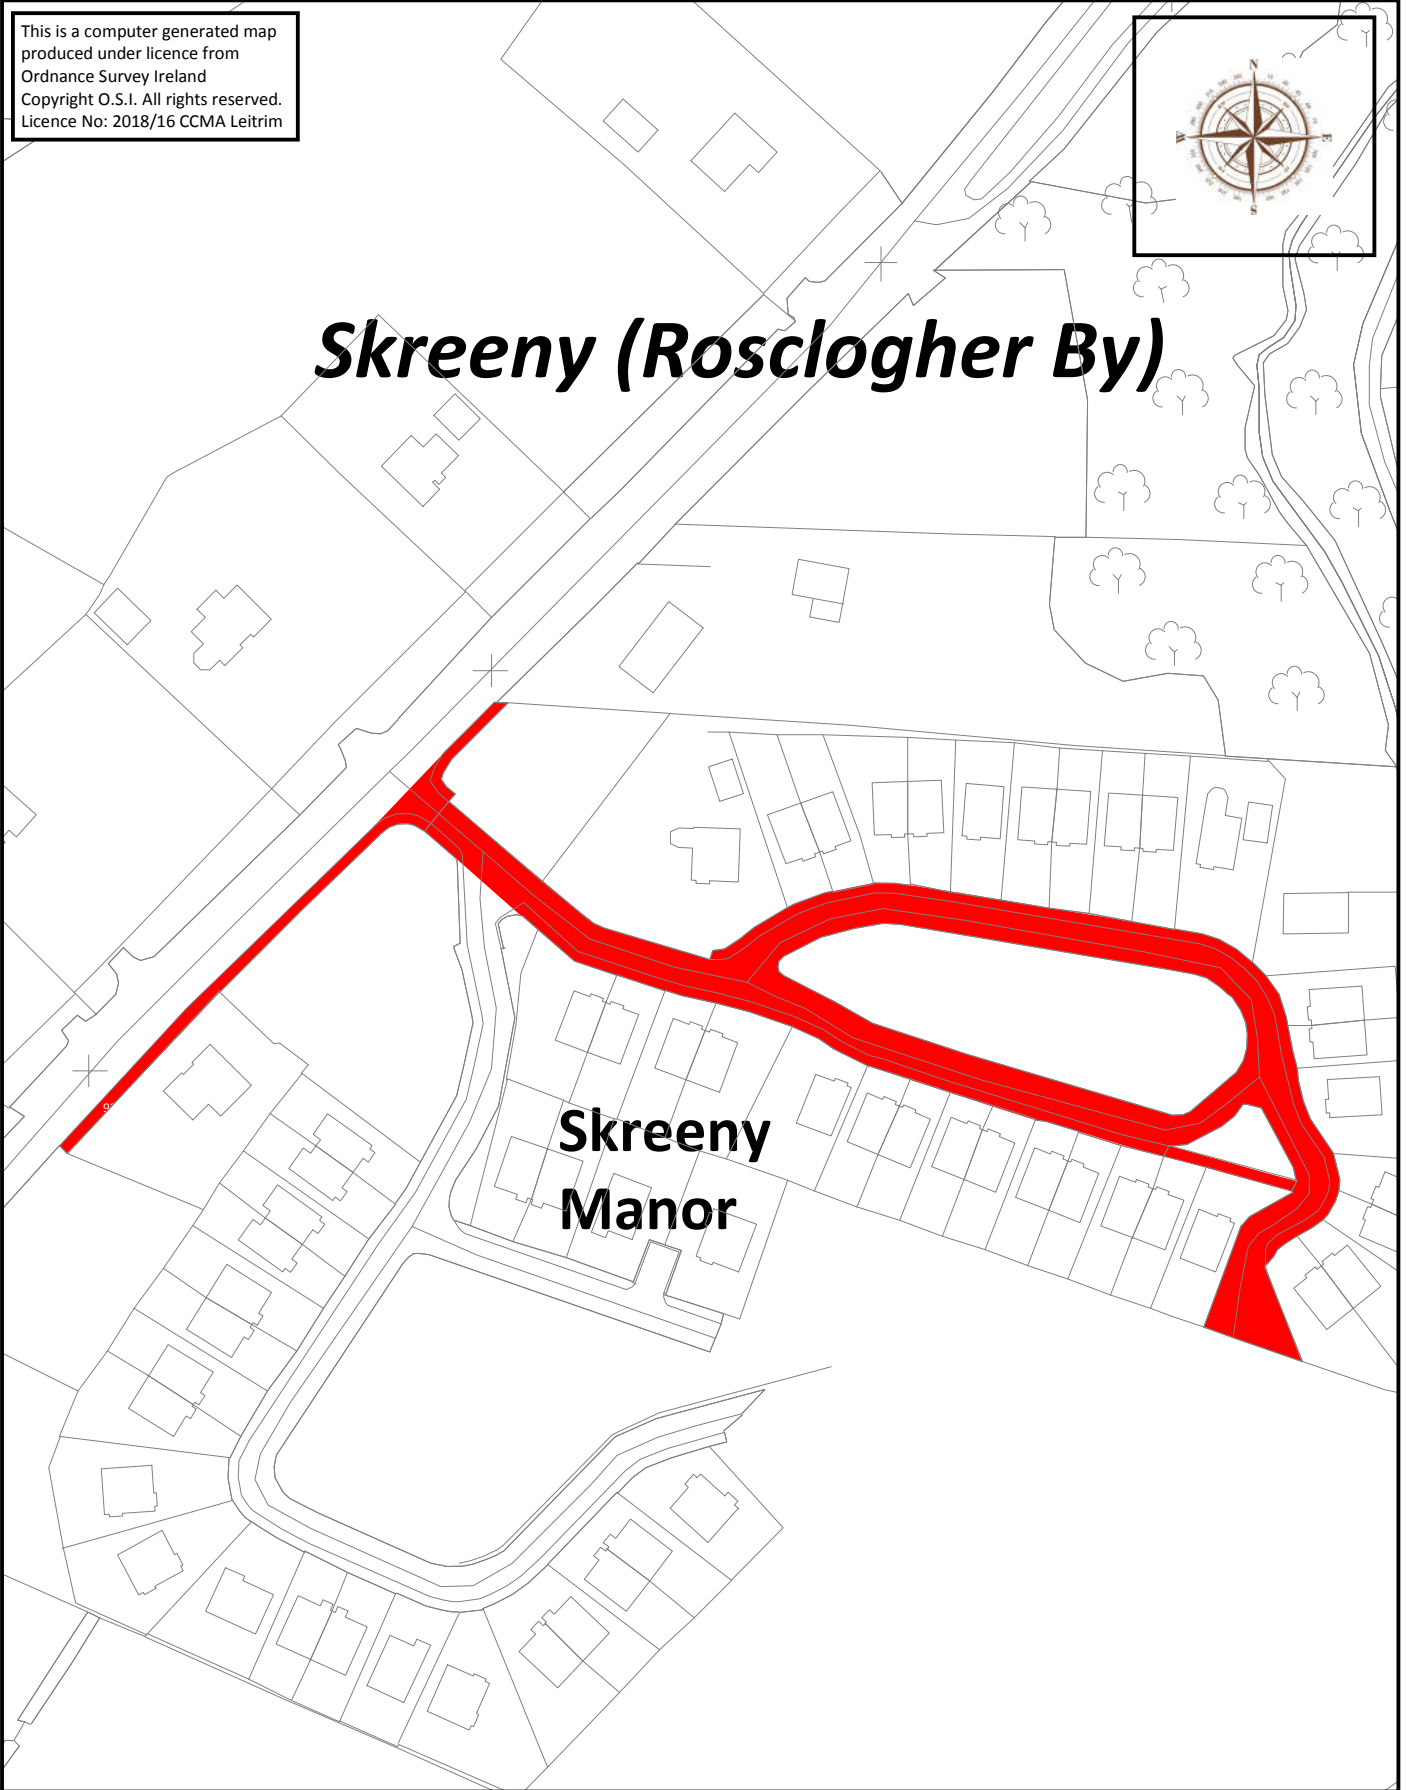

# Skreeny (Rosclagher By)

**Skreeny Manor**

## Roads to be Declared Public Roads at Skreeny Manor, Skreeny (Rosclagher By), Manorhamilton, Co Leitrim.

Roads shown shaded Red.  
Road length: 364m.

Planning and Development Acts, 2000 to 2018  
Section 180  
&  
Roads Act, 1993  
Section 11

Drawing Number:

**TIC070/001**

Date: 02 January 2019

Scale: 1 : 1500 (at A4)