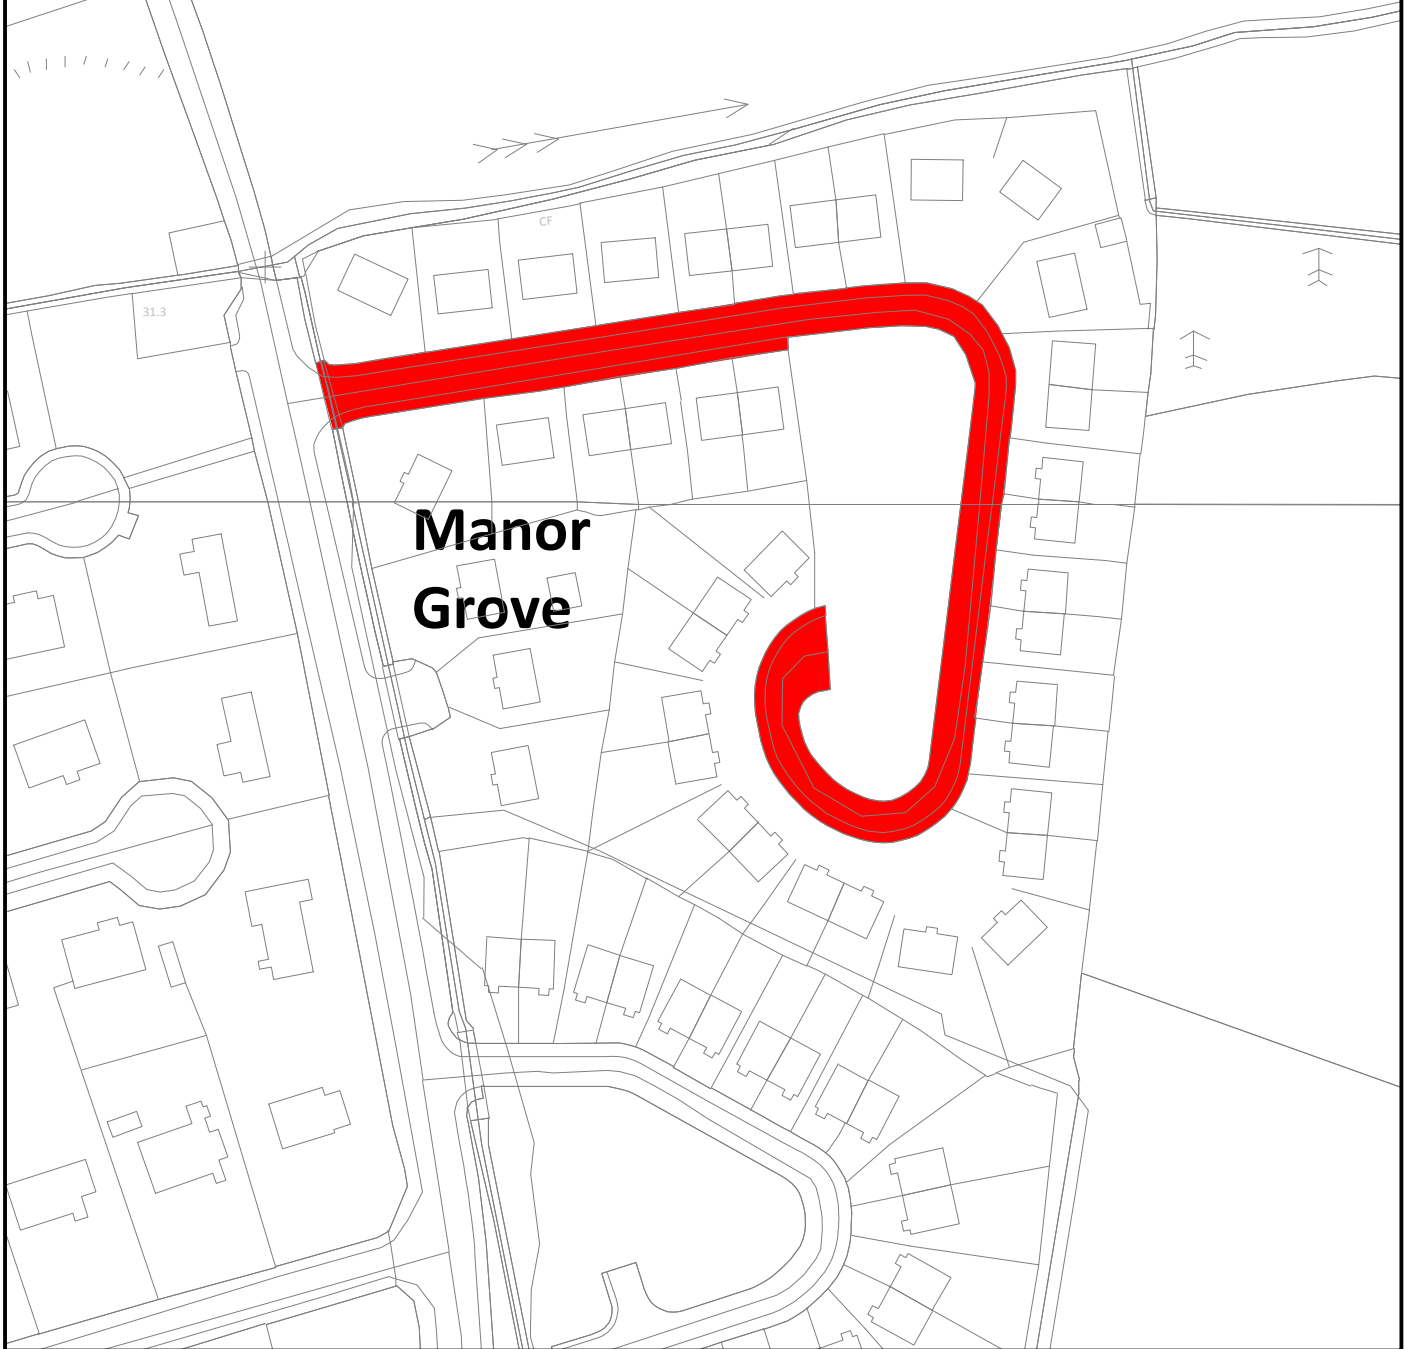

This is a computer generated map produced under licence from Ordnance Survey Ireland Copyright O.S.I. All rights reserved. Licence No: 2018/16 CCMA Leitrim

Cloone (Rosclagher By)

Roads to be Declared Public Roads at Manor Grove, Cloone (Rosclagher By), Kinlough, Co Leitrim.

Roads shown shaded Red.
Road length: 284m.

Planning and Development Acts, 2000 to 2018
Section 180
&
Roads Act, 1993
Section 11

Comhairle Chontae Liatroma.
Aras an Chontae
Cora Droma Rusic
Chontae Liatroma

Scale: 1 : 1500 (at A4)