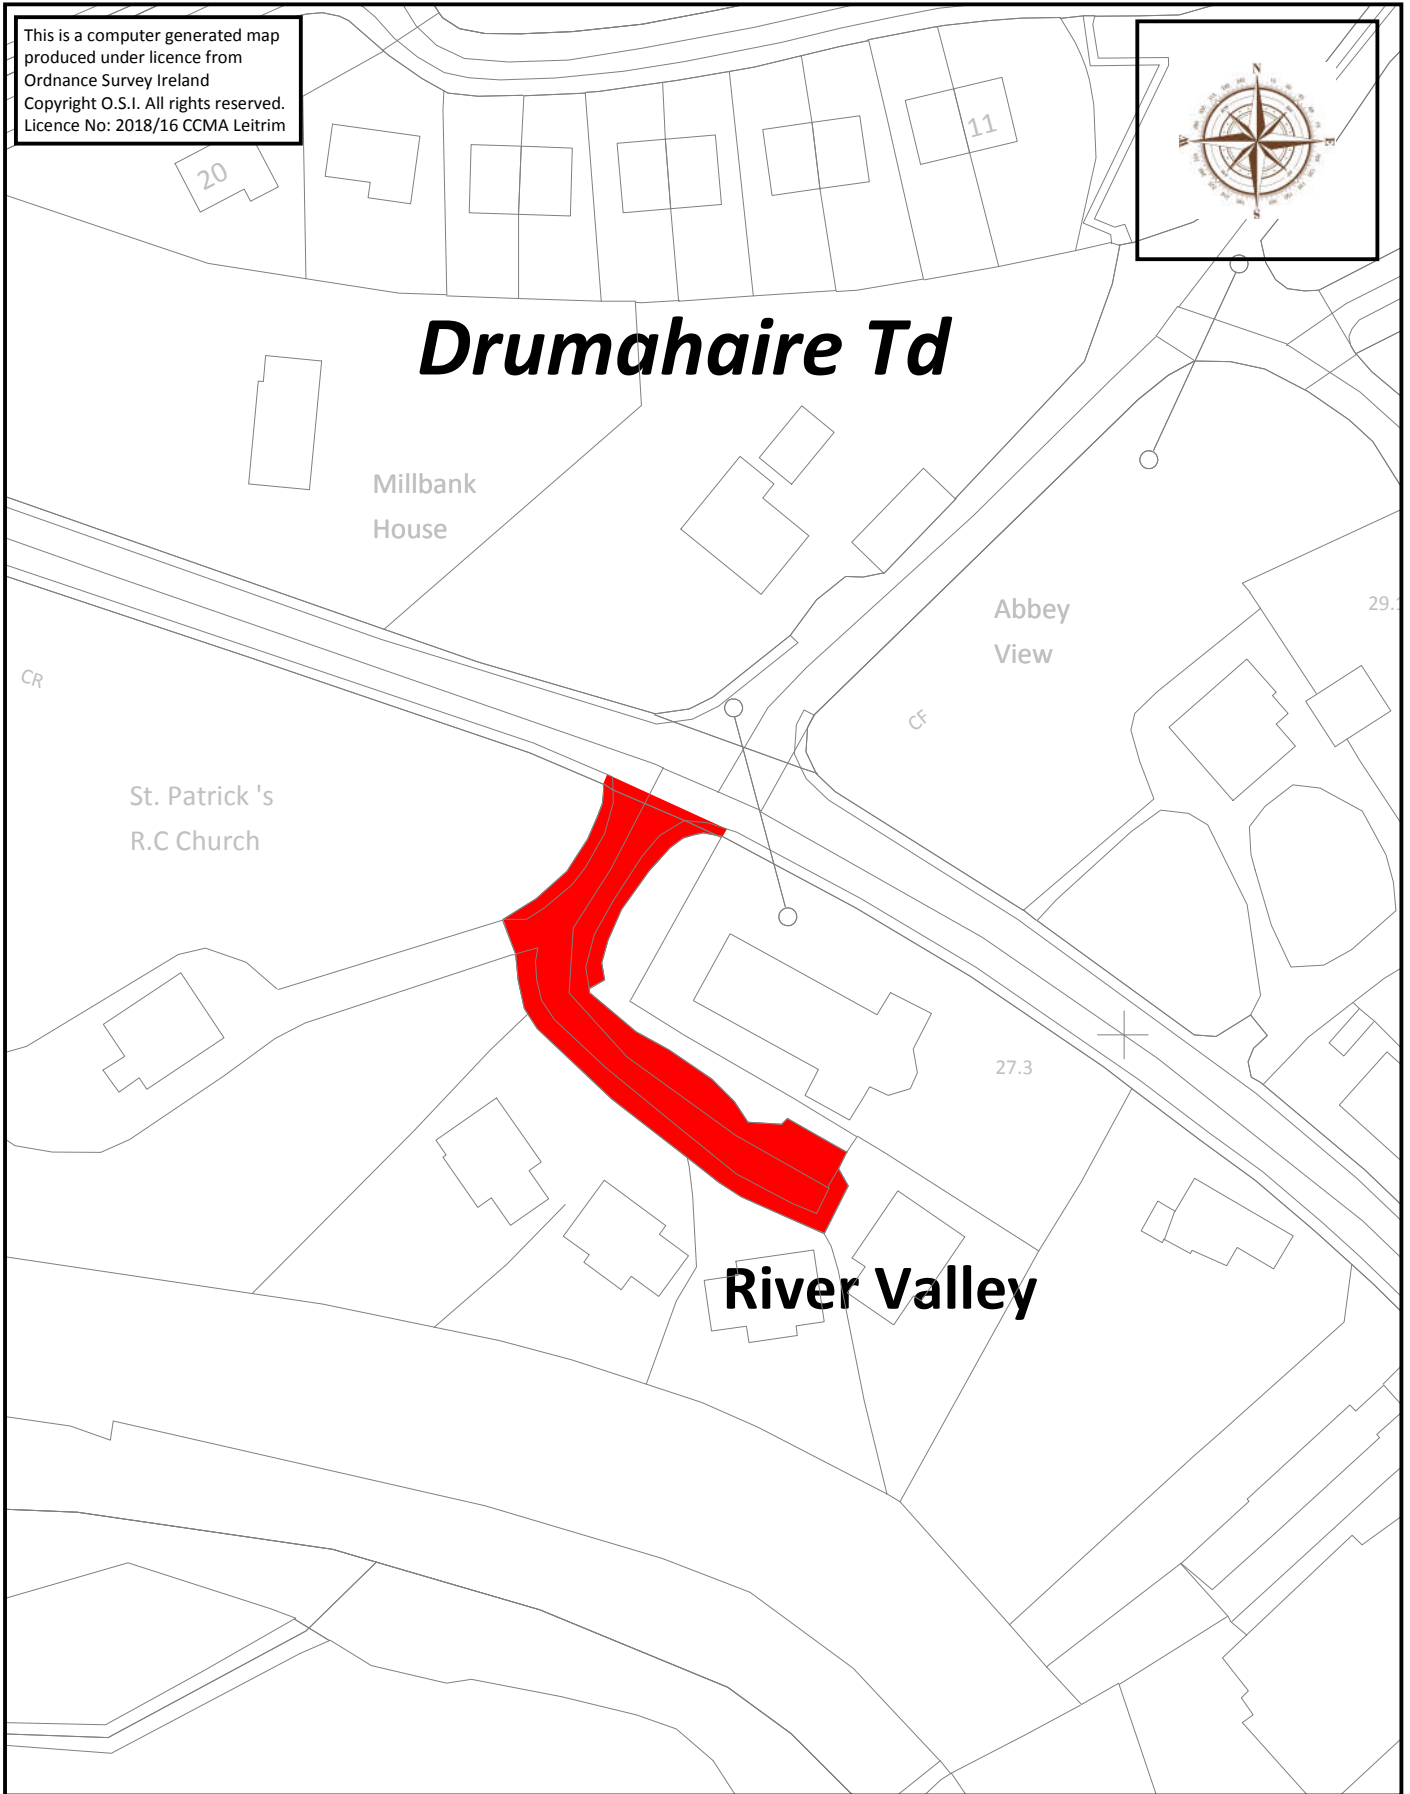

This is a computer generated map produced under licence from Ordnance Survey Ireland. Copyright O.S.I. All rights reserved. Licence No: 2018/16 CCMA Leitrim

Roads to be Declared Public Roads at River Valley, Drumahaire Td, Dromahair, Co Leitrim.

Roads shown shaded Red.
Road length: 73m.

Planning and Development Acts, 2000 to 2018
Section 180
&
Roads Act, 1993
Section 11

Comhairle Chontae Liatroma.
Aras an Chontae
Cora Droma Rusic
Chontae Liatroma

Leitrim County Council.
Aras an Chontae
Carrick on Shannon
Co Leitrim

Drawing Number:

TIC107/001

Date: 31 December 2018

Scale: 1 : 1000 (at A4)