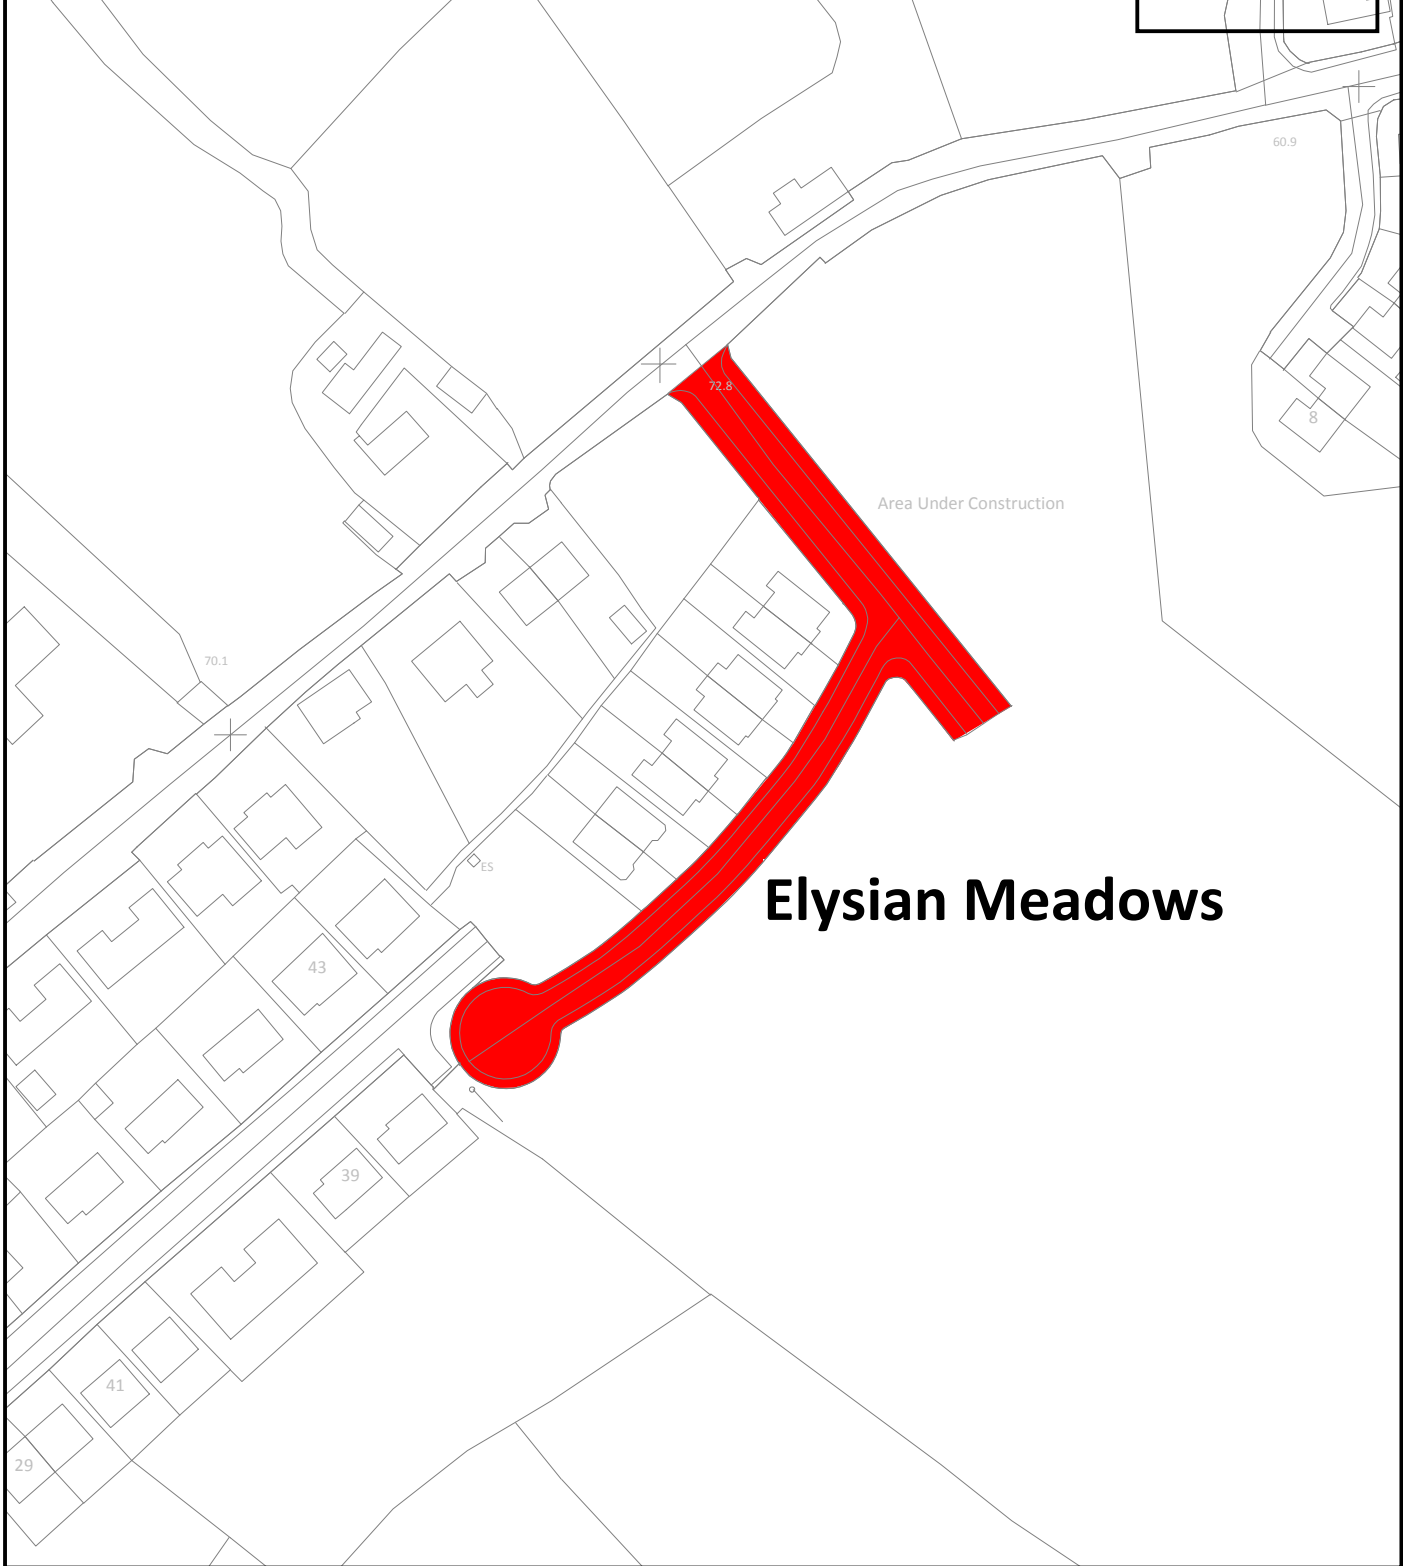

Drummagh Td

Roads to be Declared Public Roads at Elysian Meadows, Drummagh Td, Carrick on Shannon, Co Leitrim.

Roads shown shaded Red.
Road length: 211m.

Planning and Development Acts, 2000 to 2018
Section 180
&
Roads Act, 1993
Section 11

Comhairle Chontae Liatroma.
Aras an Chontae
Cora Droma Rusic
Chontae Liatroma

Leitrim County Council.
Aras an Chontae
Carrick on Shannon
Co Leitrim

Economic Development, Planning and Transportation.
Director of Services: Joseph Gilhooly.

Drawing Number:

TIC091/001

Date: 19 December 2018

Scale: 1 : 1500 (at A4)