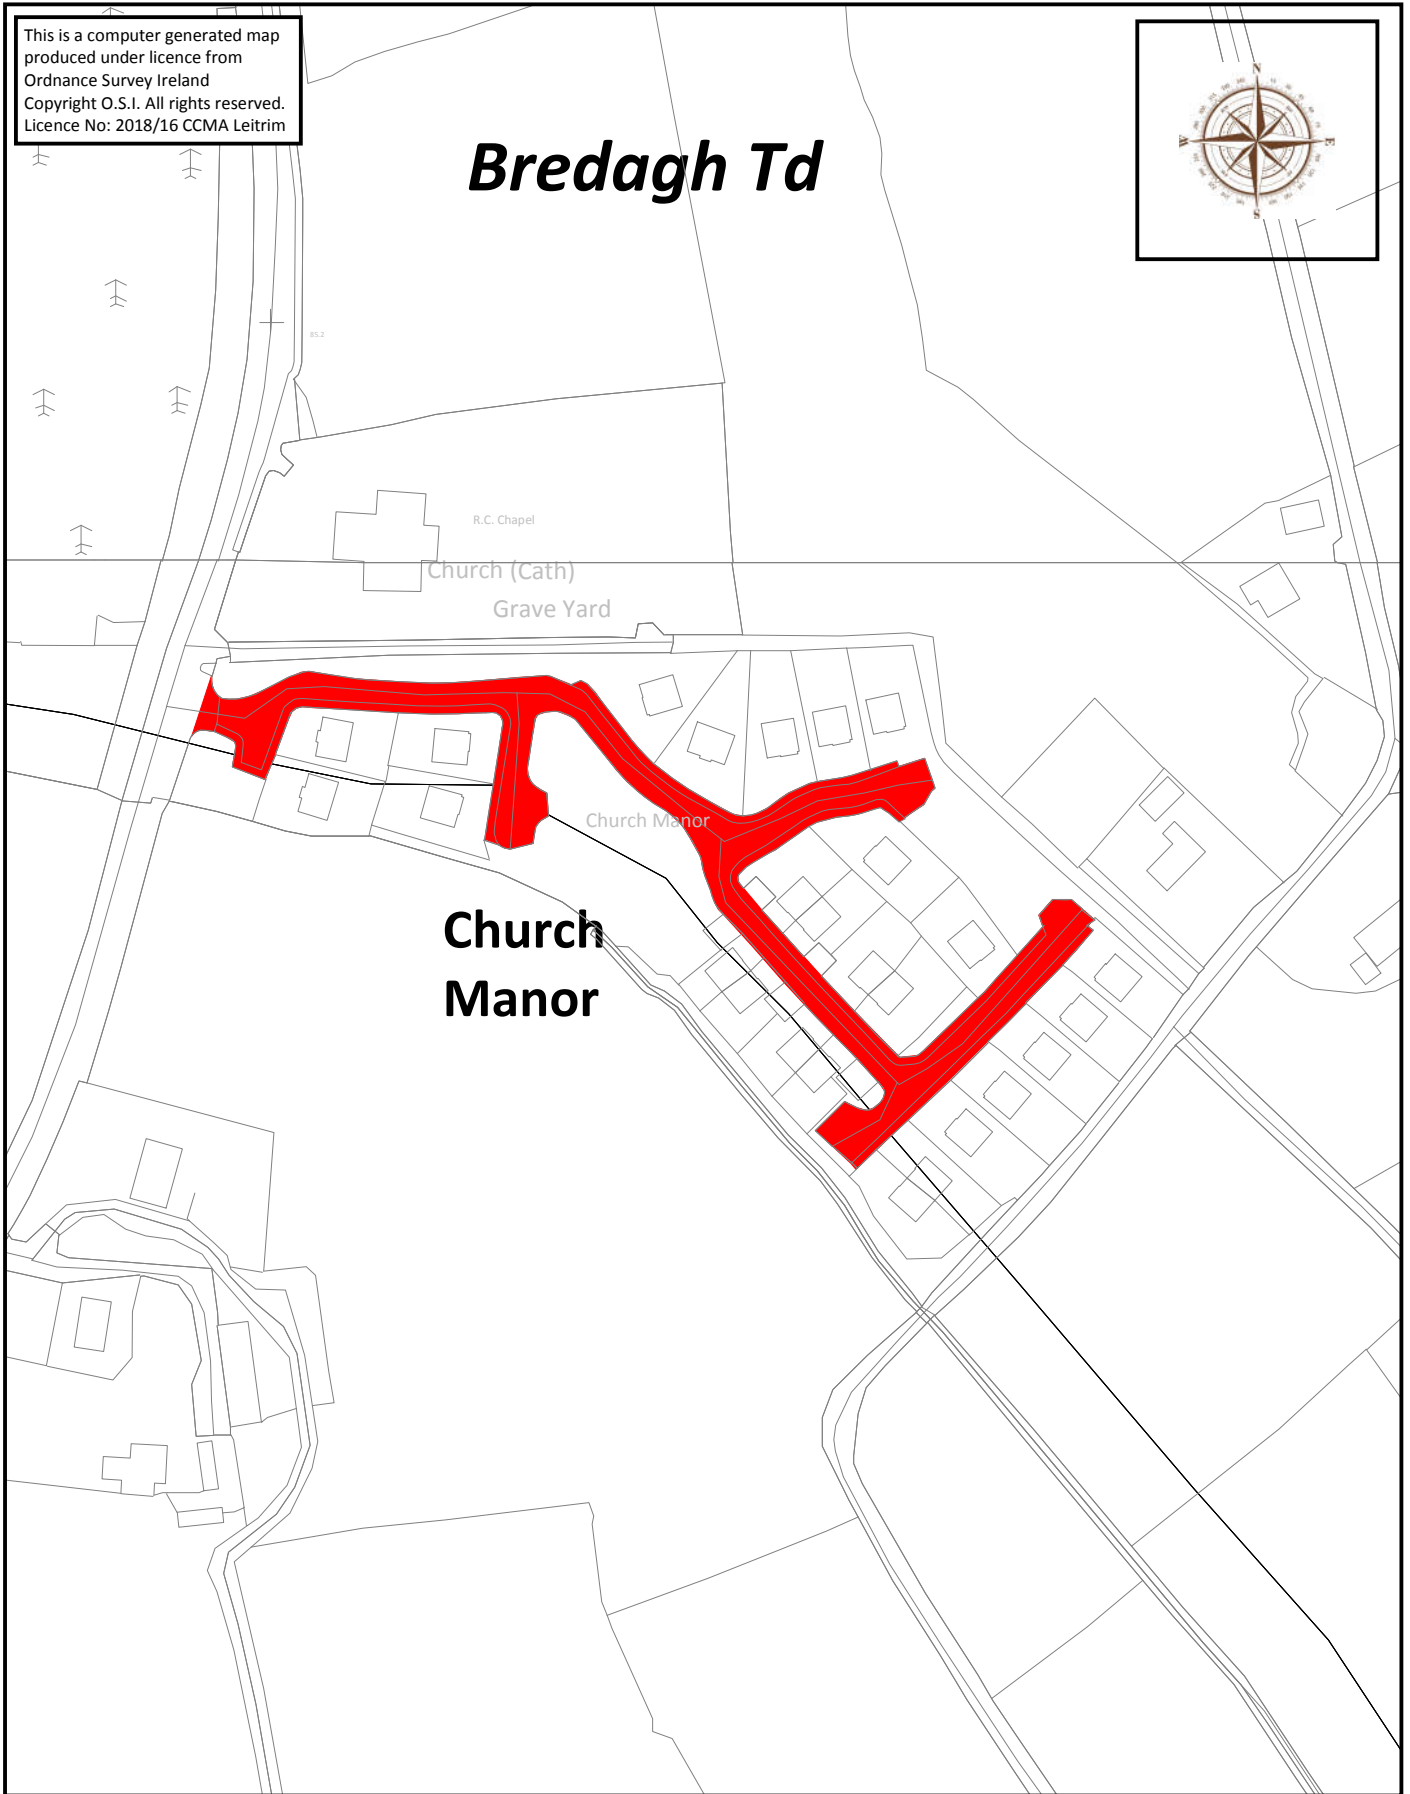

Bredagh Td

Roads to be Declared Public Roads at Church Manor, Bredagh Td, Carrigallen, Co Leitrim.

Roads shown shaded Red.
Road length: 426m.

Planning and Development Acts, 2000 to 2018
Section 180
&
Roads Act, 1993
Section 11

Comhairle Chontae Liatroma.
Aras an Chontae
Cora Droma Rusic
Chontae Liatroma

Leitrim County Council.
Aras an Chontae
Carrick on Shannon
Co Leitrim

Economic Development, Planning and Transportation.
Director of Services: Joseph Gilhooly.

Drawing Number:

TIC035/001

Date: 18 December 2018

Scale: 1 : 2000 (at A4)