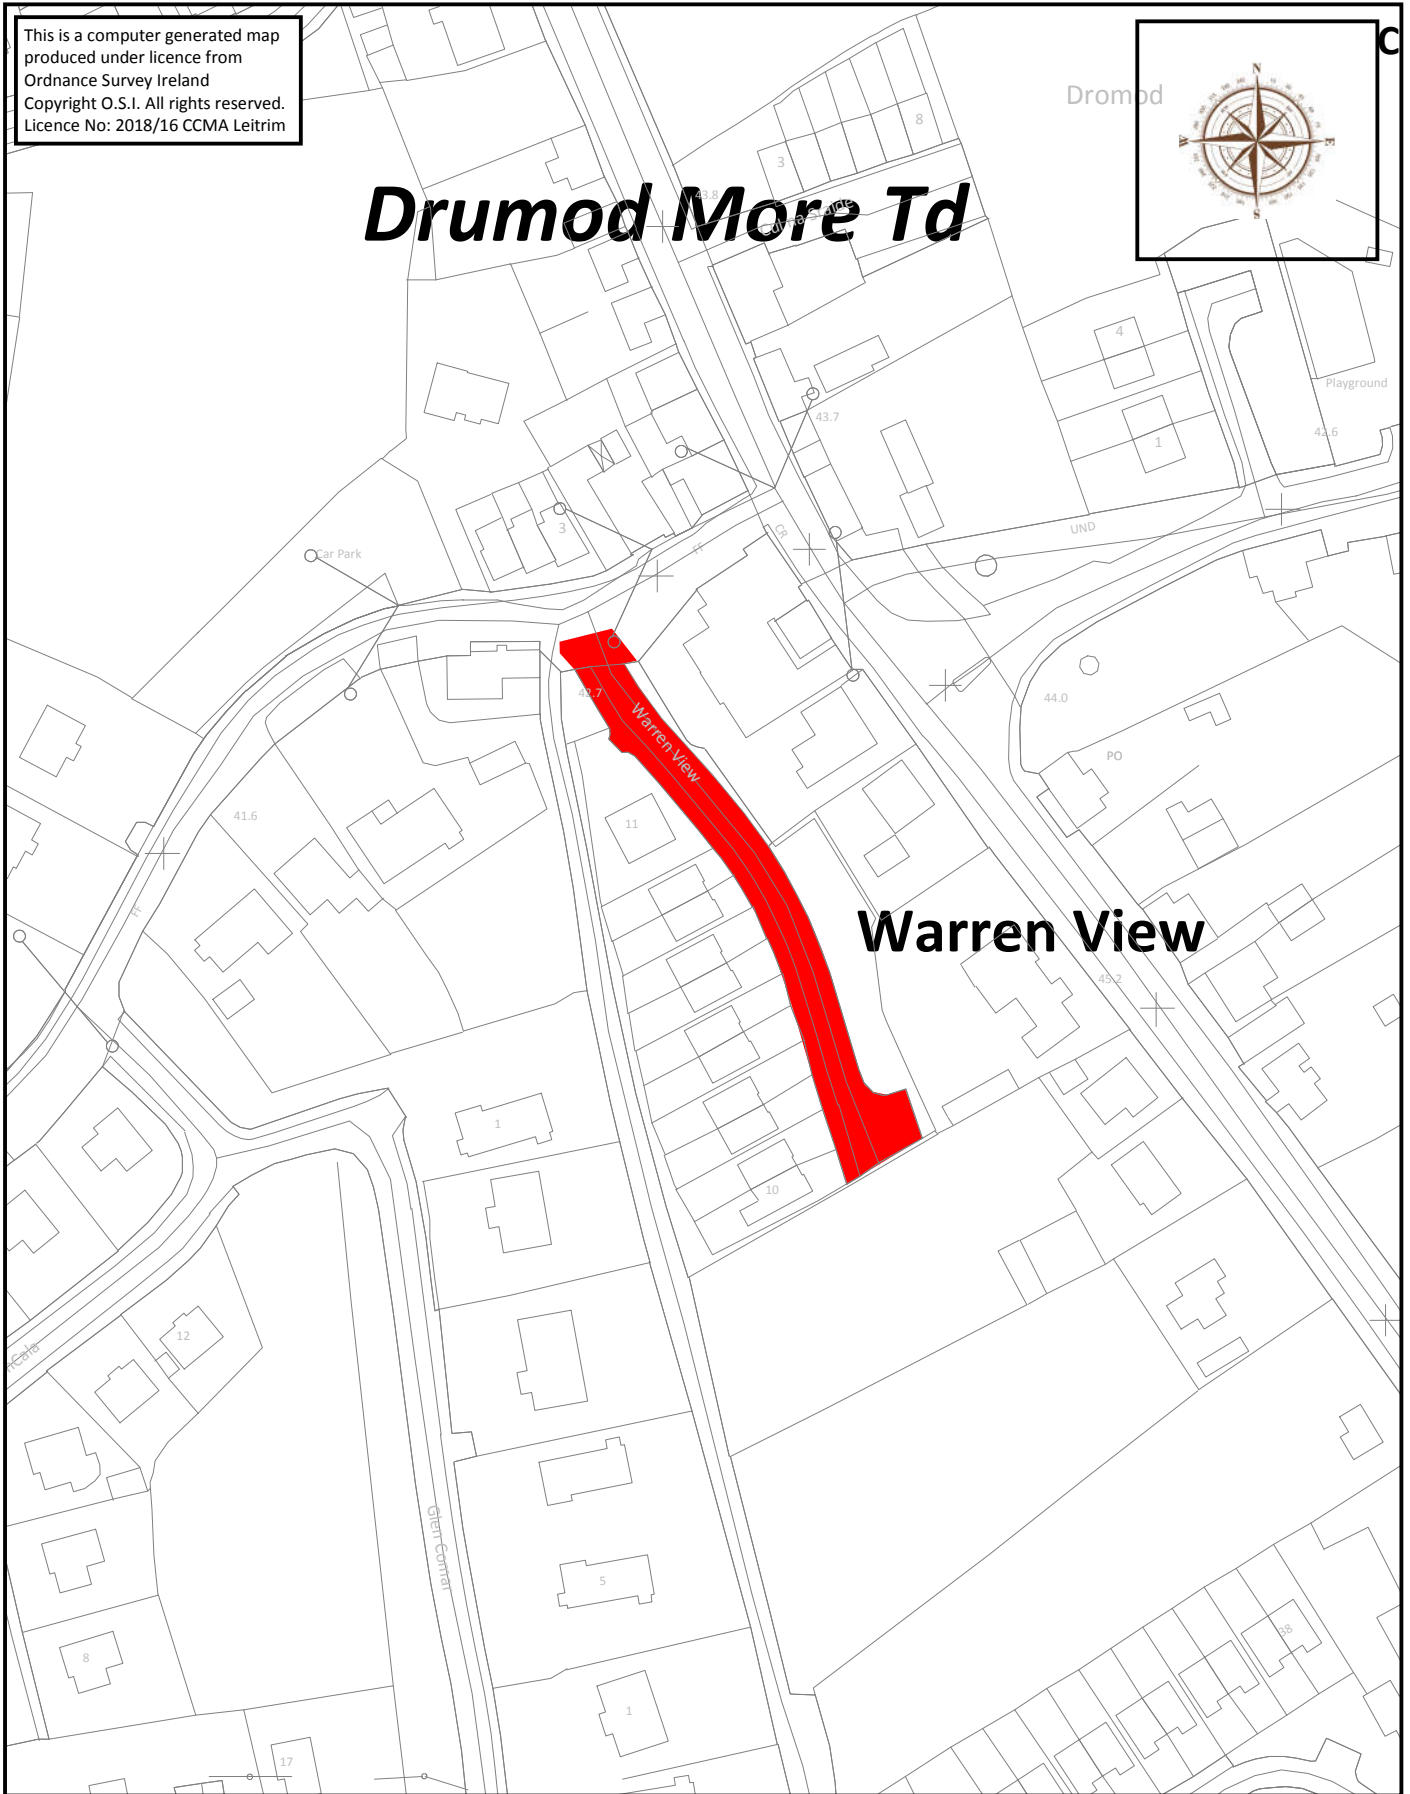

This is a computer generated map produced under licence from Ordnance Survey Ireland Copyright O.S.I. All rights reserved. Licence No: 2018/16 CCMA Leitrim

Drumod More Td

Warren View

Roads to be Declared Public Roads at Warren View Drumod More Td, Dromad, Co Leitrim.

Roads shown shaded Red.
Road length: 114m.

Planning and Development Acts, 2000 to 2018
Section 180
&
Roads Act, 1993
Section 11

Comhairle Chontae Liatroma.
Aras an Chontae
Cora Droma Rusic
Chontae Liatroma