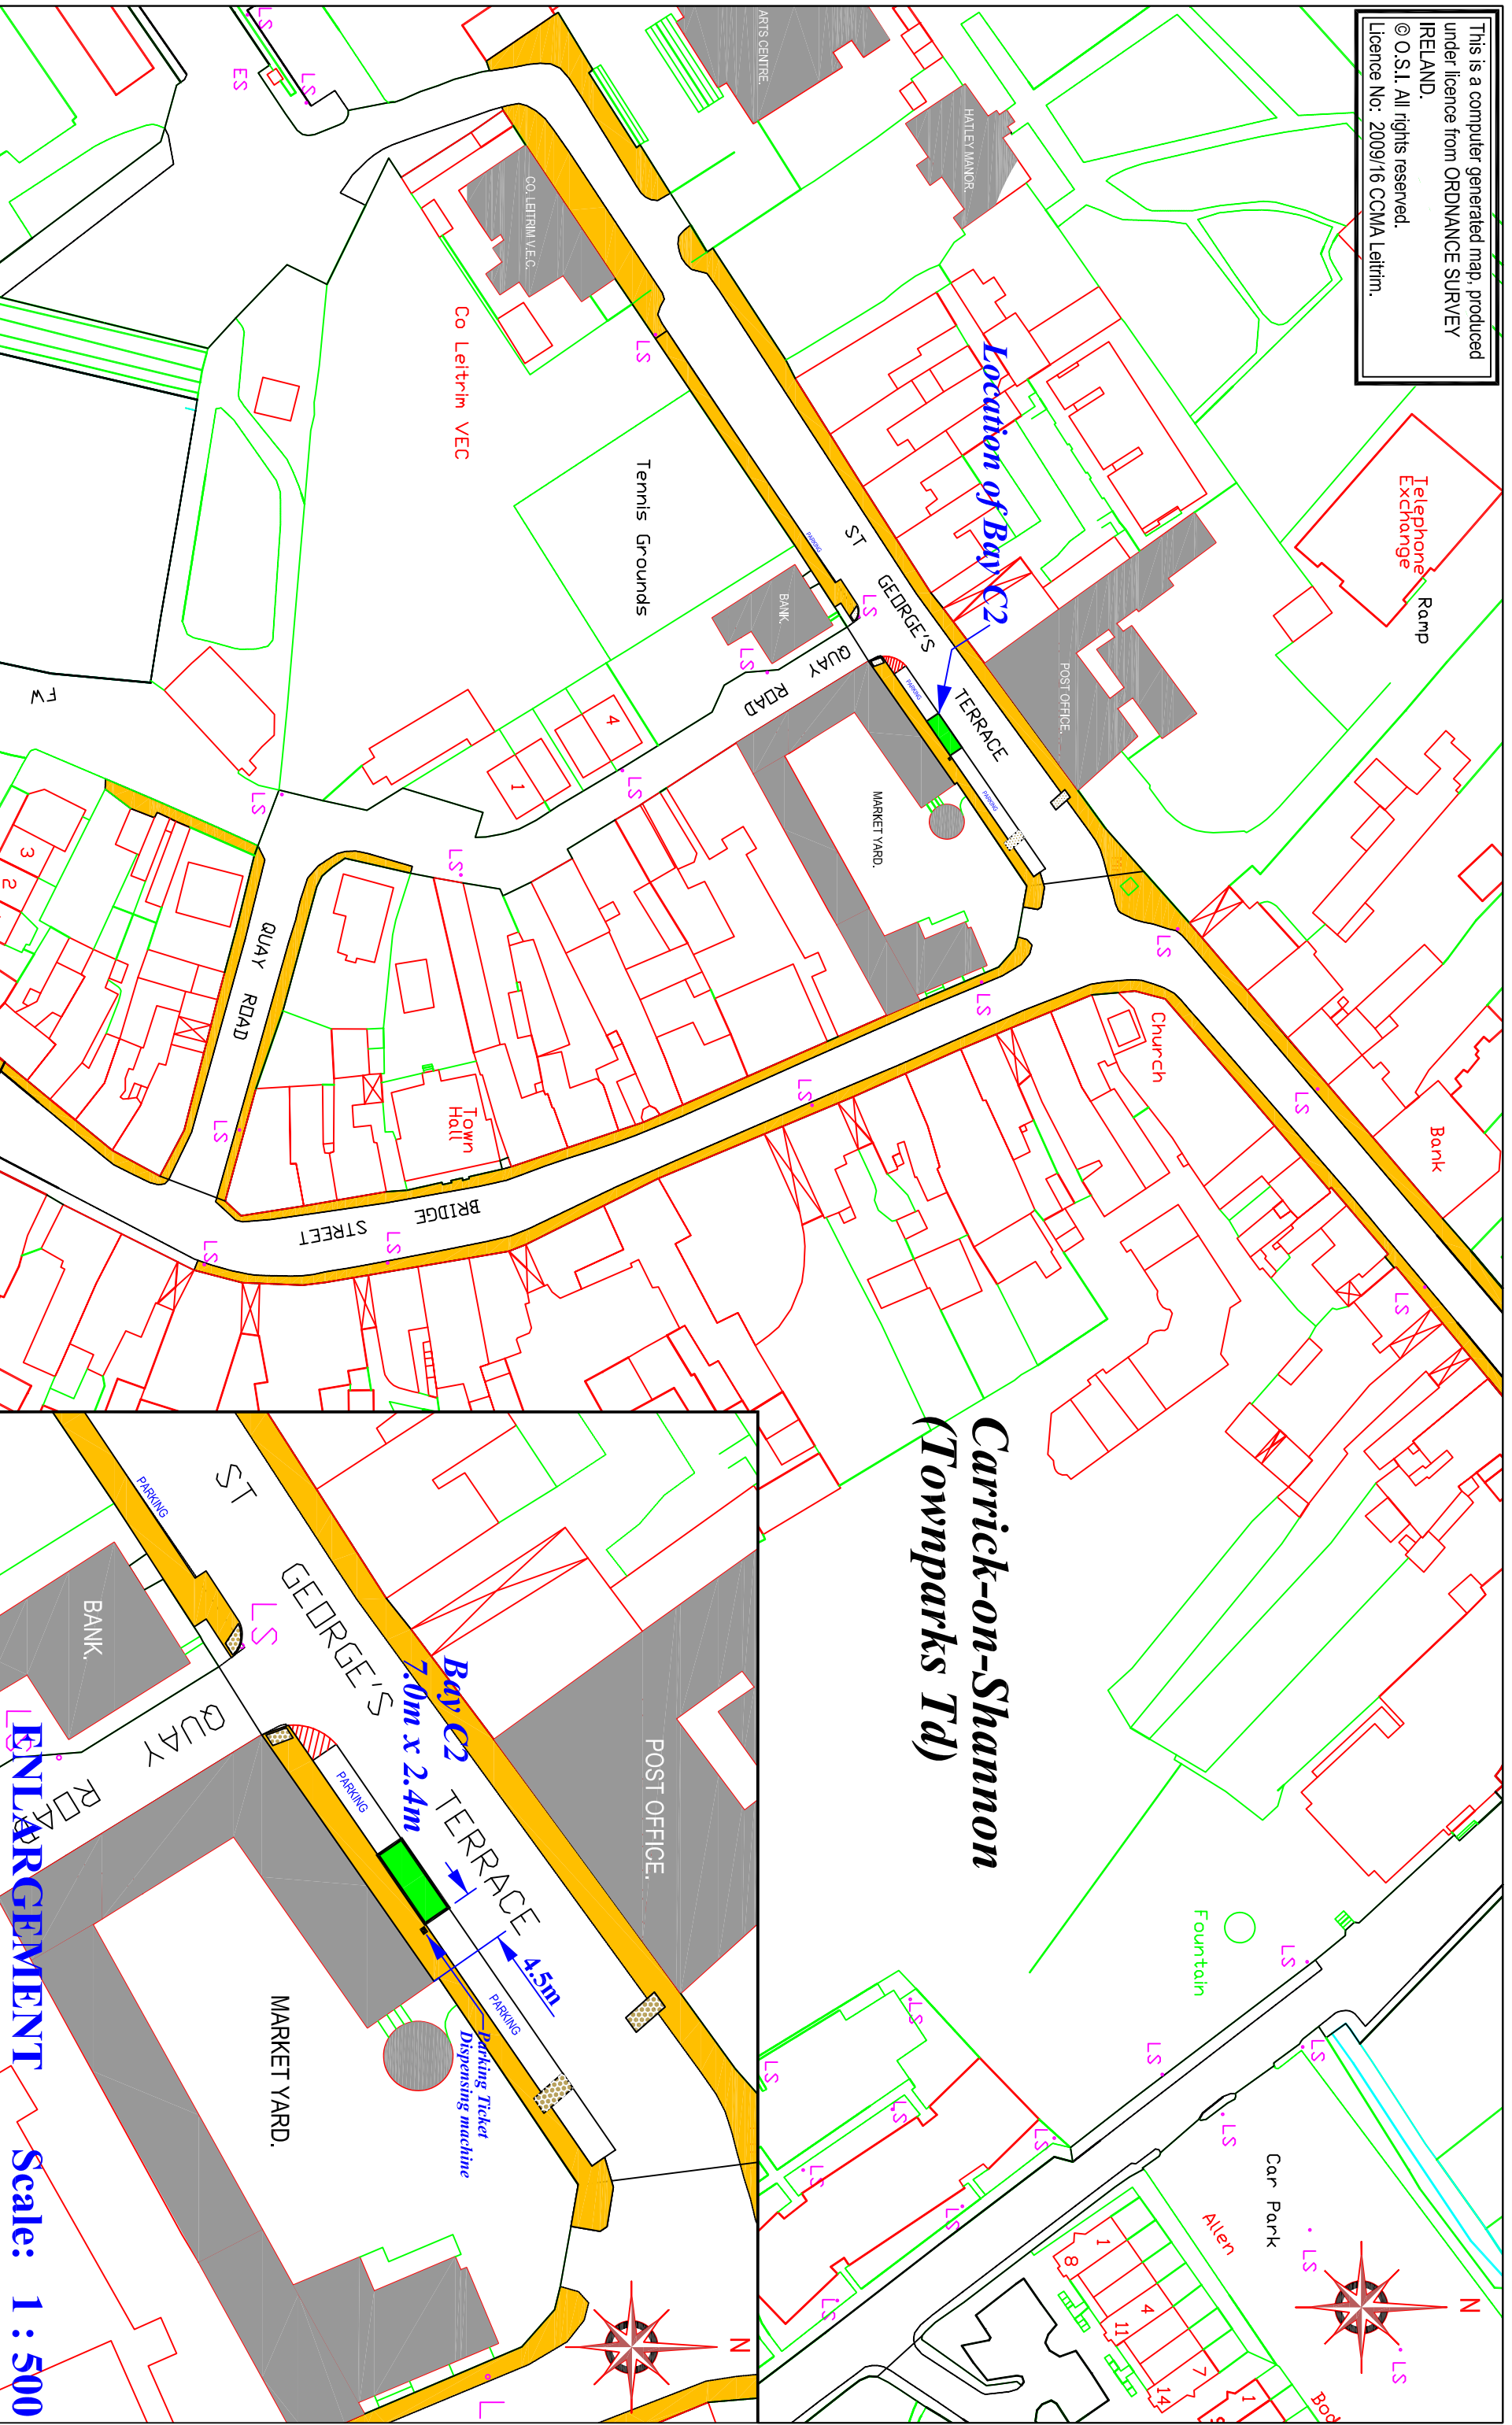

This is a computer generated map, produced under licence from ORDANCE SURVEY IRELAND.  
 © O.S.I. All rights reserved.  
 Licence No: 2009/16 CCMA Leitrim.

**Carrick-on-Shannon  
(Townparks Td)**

**Bay C2**  
 7.0m x 2.4m

**ENLARGEMENT**

**Scale: 1 : 500**

**CASUAL TRADING AT CARRICK-ON-SHANNON  
 2009 PROPOSALS  
 PROPOSED BAY AT ST. GEORGES TERRACE**

AMENDMENTS	DRAWN BY	SEE CHECKED	DATE
FIRST APPROVED	Gerry Quinn	J. Gilhooly	