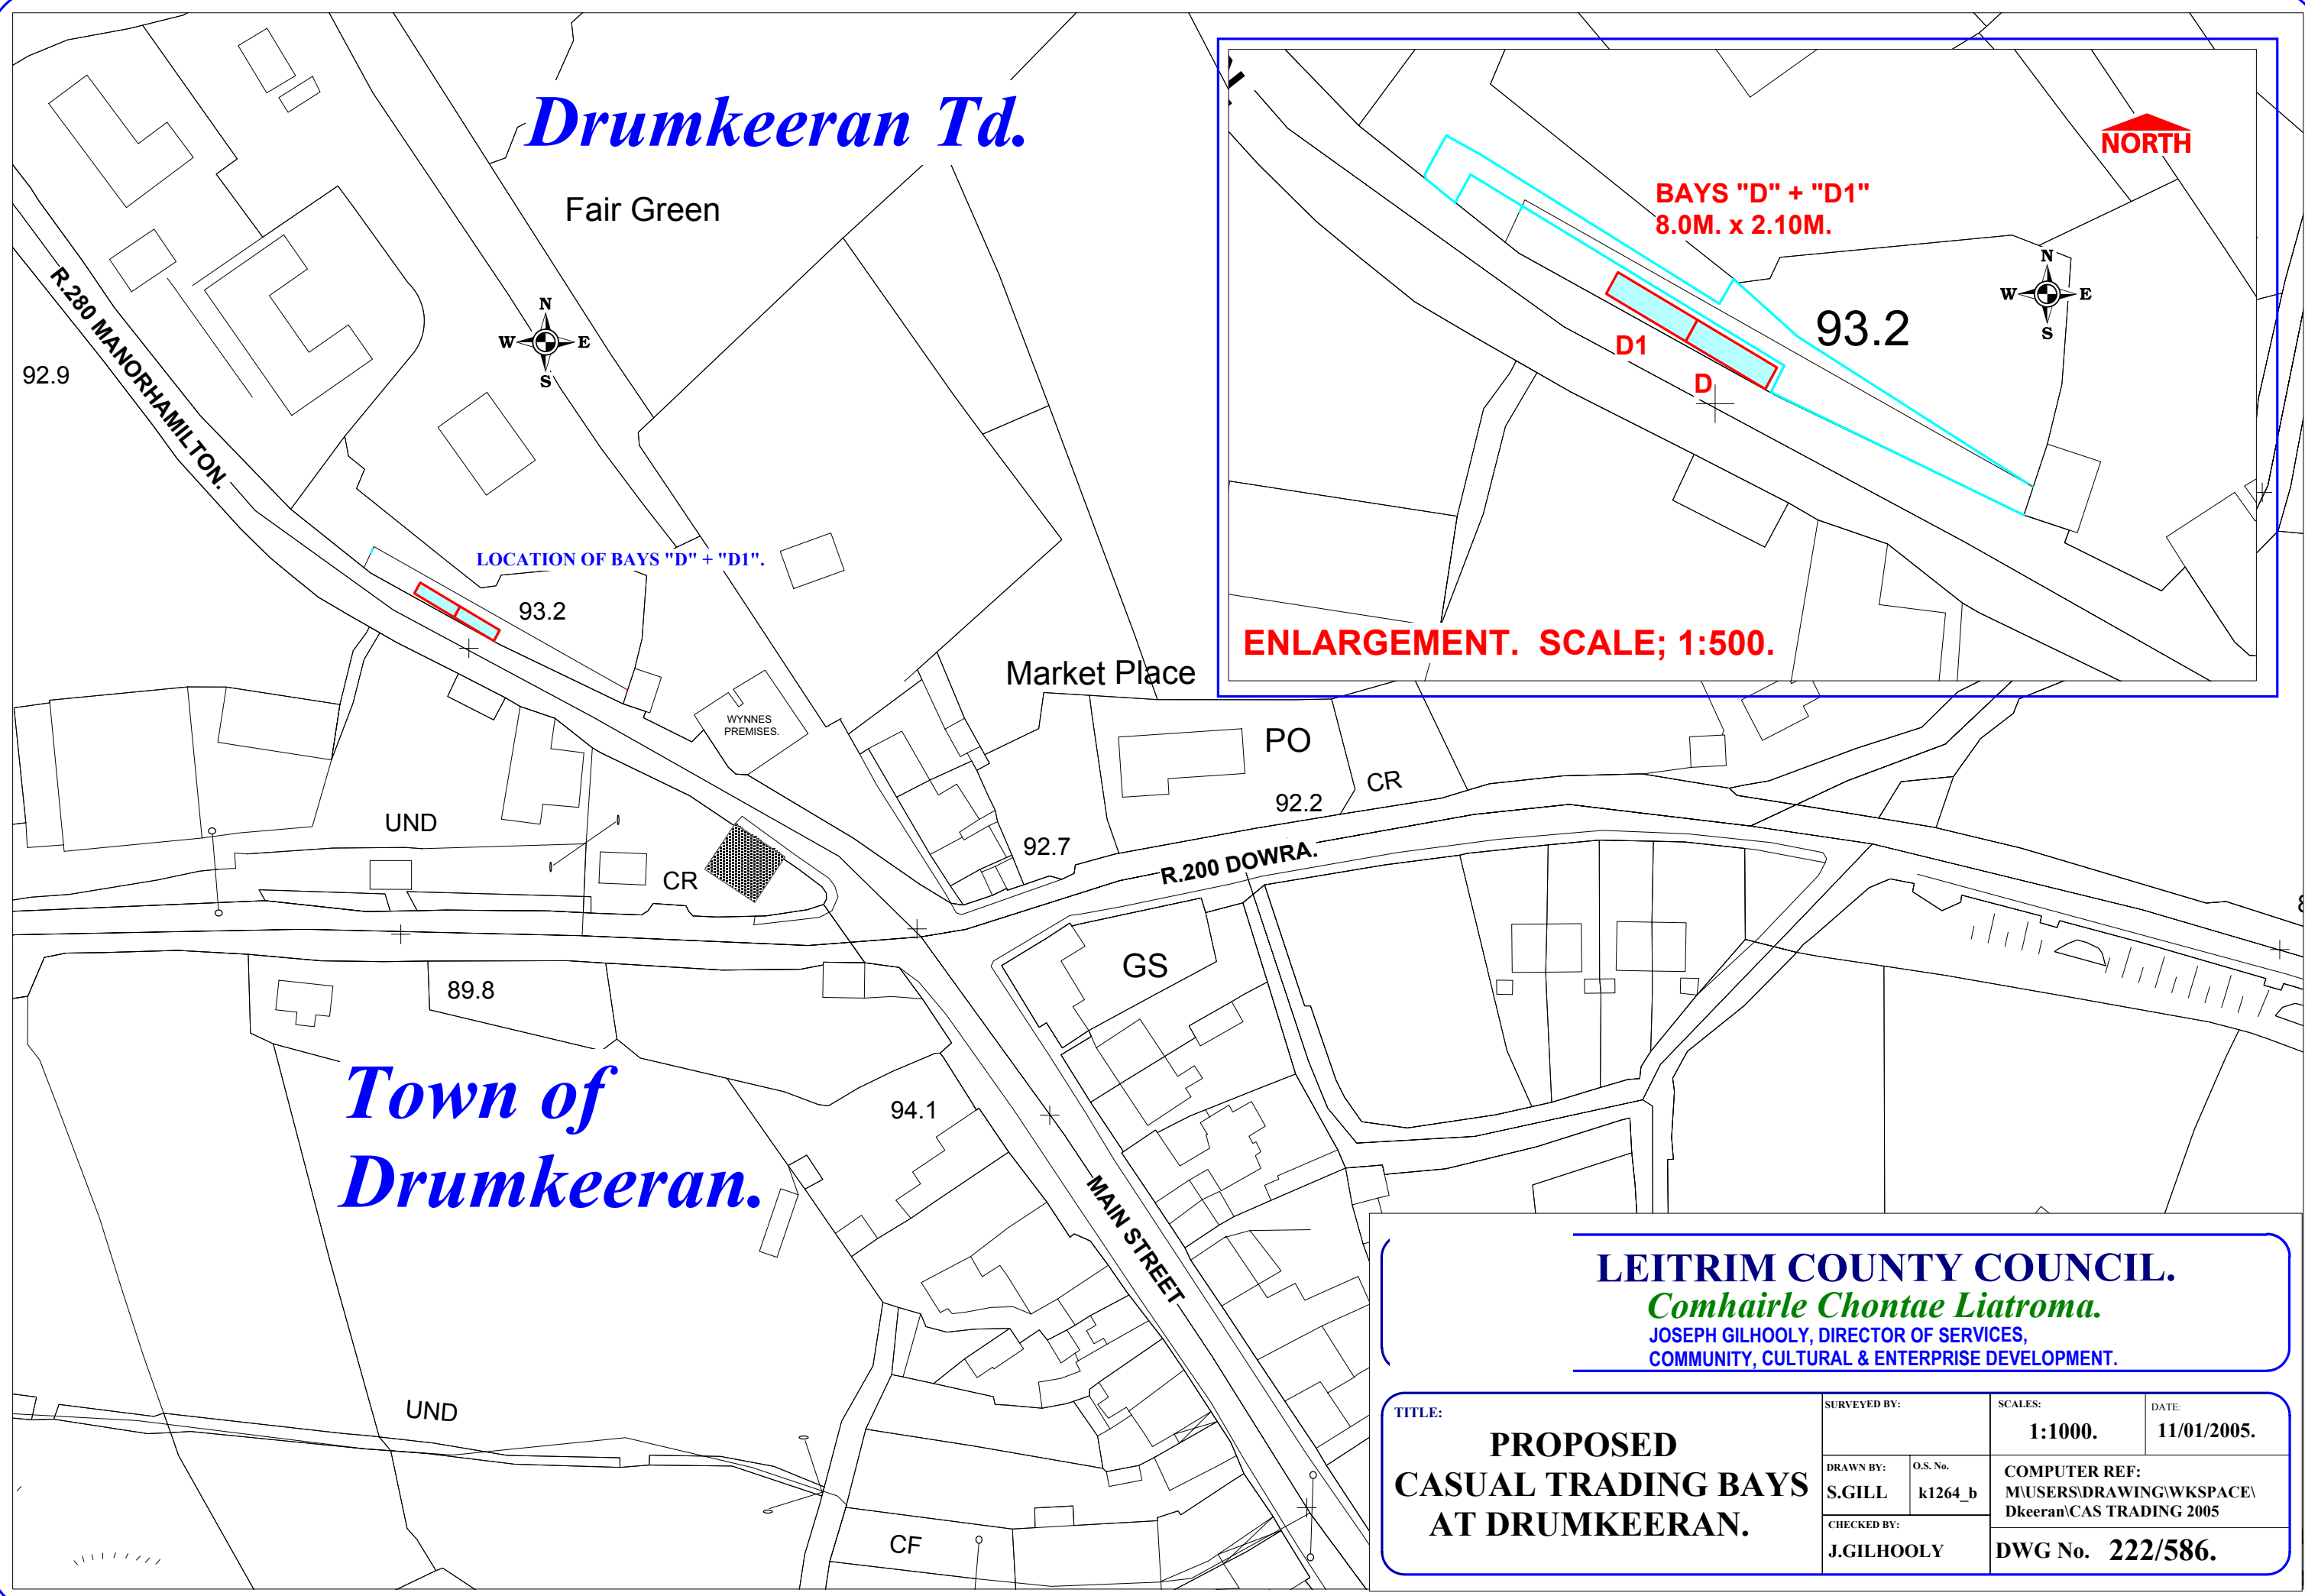

Drumkeeran Td.

Town of Drumkeeran.

LEITRIM COUNTY COUNCIL.
Comhairle Chontae Liatroma.
 JOSEPH GILHOOLY, DIRECTOR OF SERVICES,
 COMMUNITY, CULTURAL & ENTERPRISE DEVELOPMENT.

TITLE:		SURVEYED BY:	SCALES:	DATE:
PROPOSED CASUAL TRADING BAYS AT DRUMKEERAN.			1:1000.	11/01/2005.
DRAWN BY:	O.S. No.	COMPUTER REF:		
S.GILL	k1264_b	M\USERS\DRAWING\WKSPACE\ Dkeeran\CAS TRADING 2005		
CHECKED BY:	DWG No.			
J.GILHOOLY	222/586.			