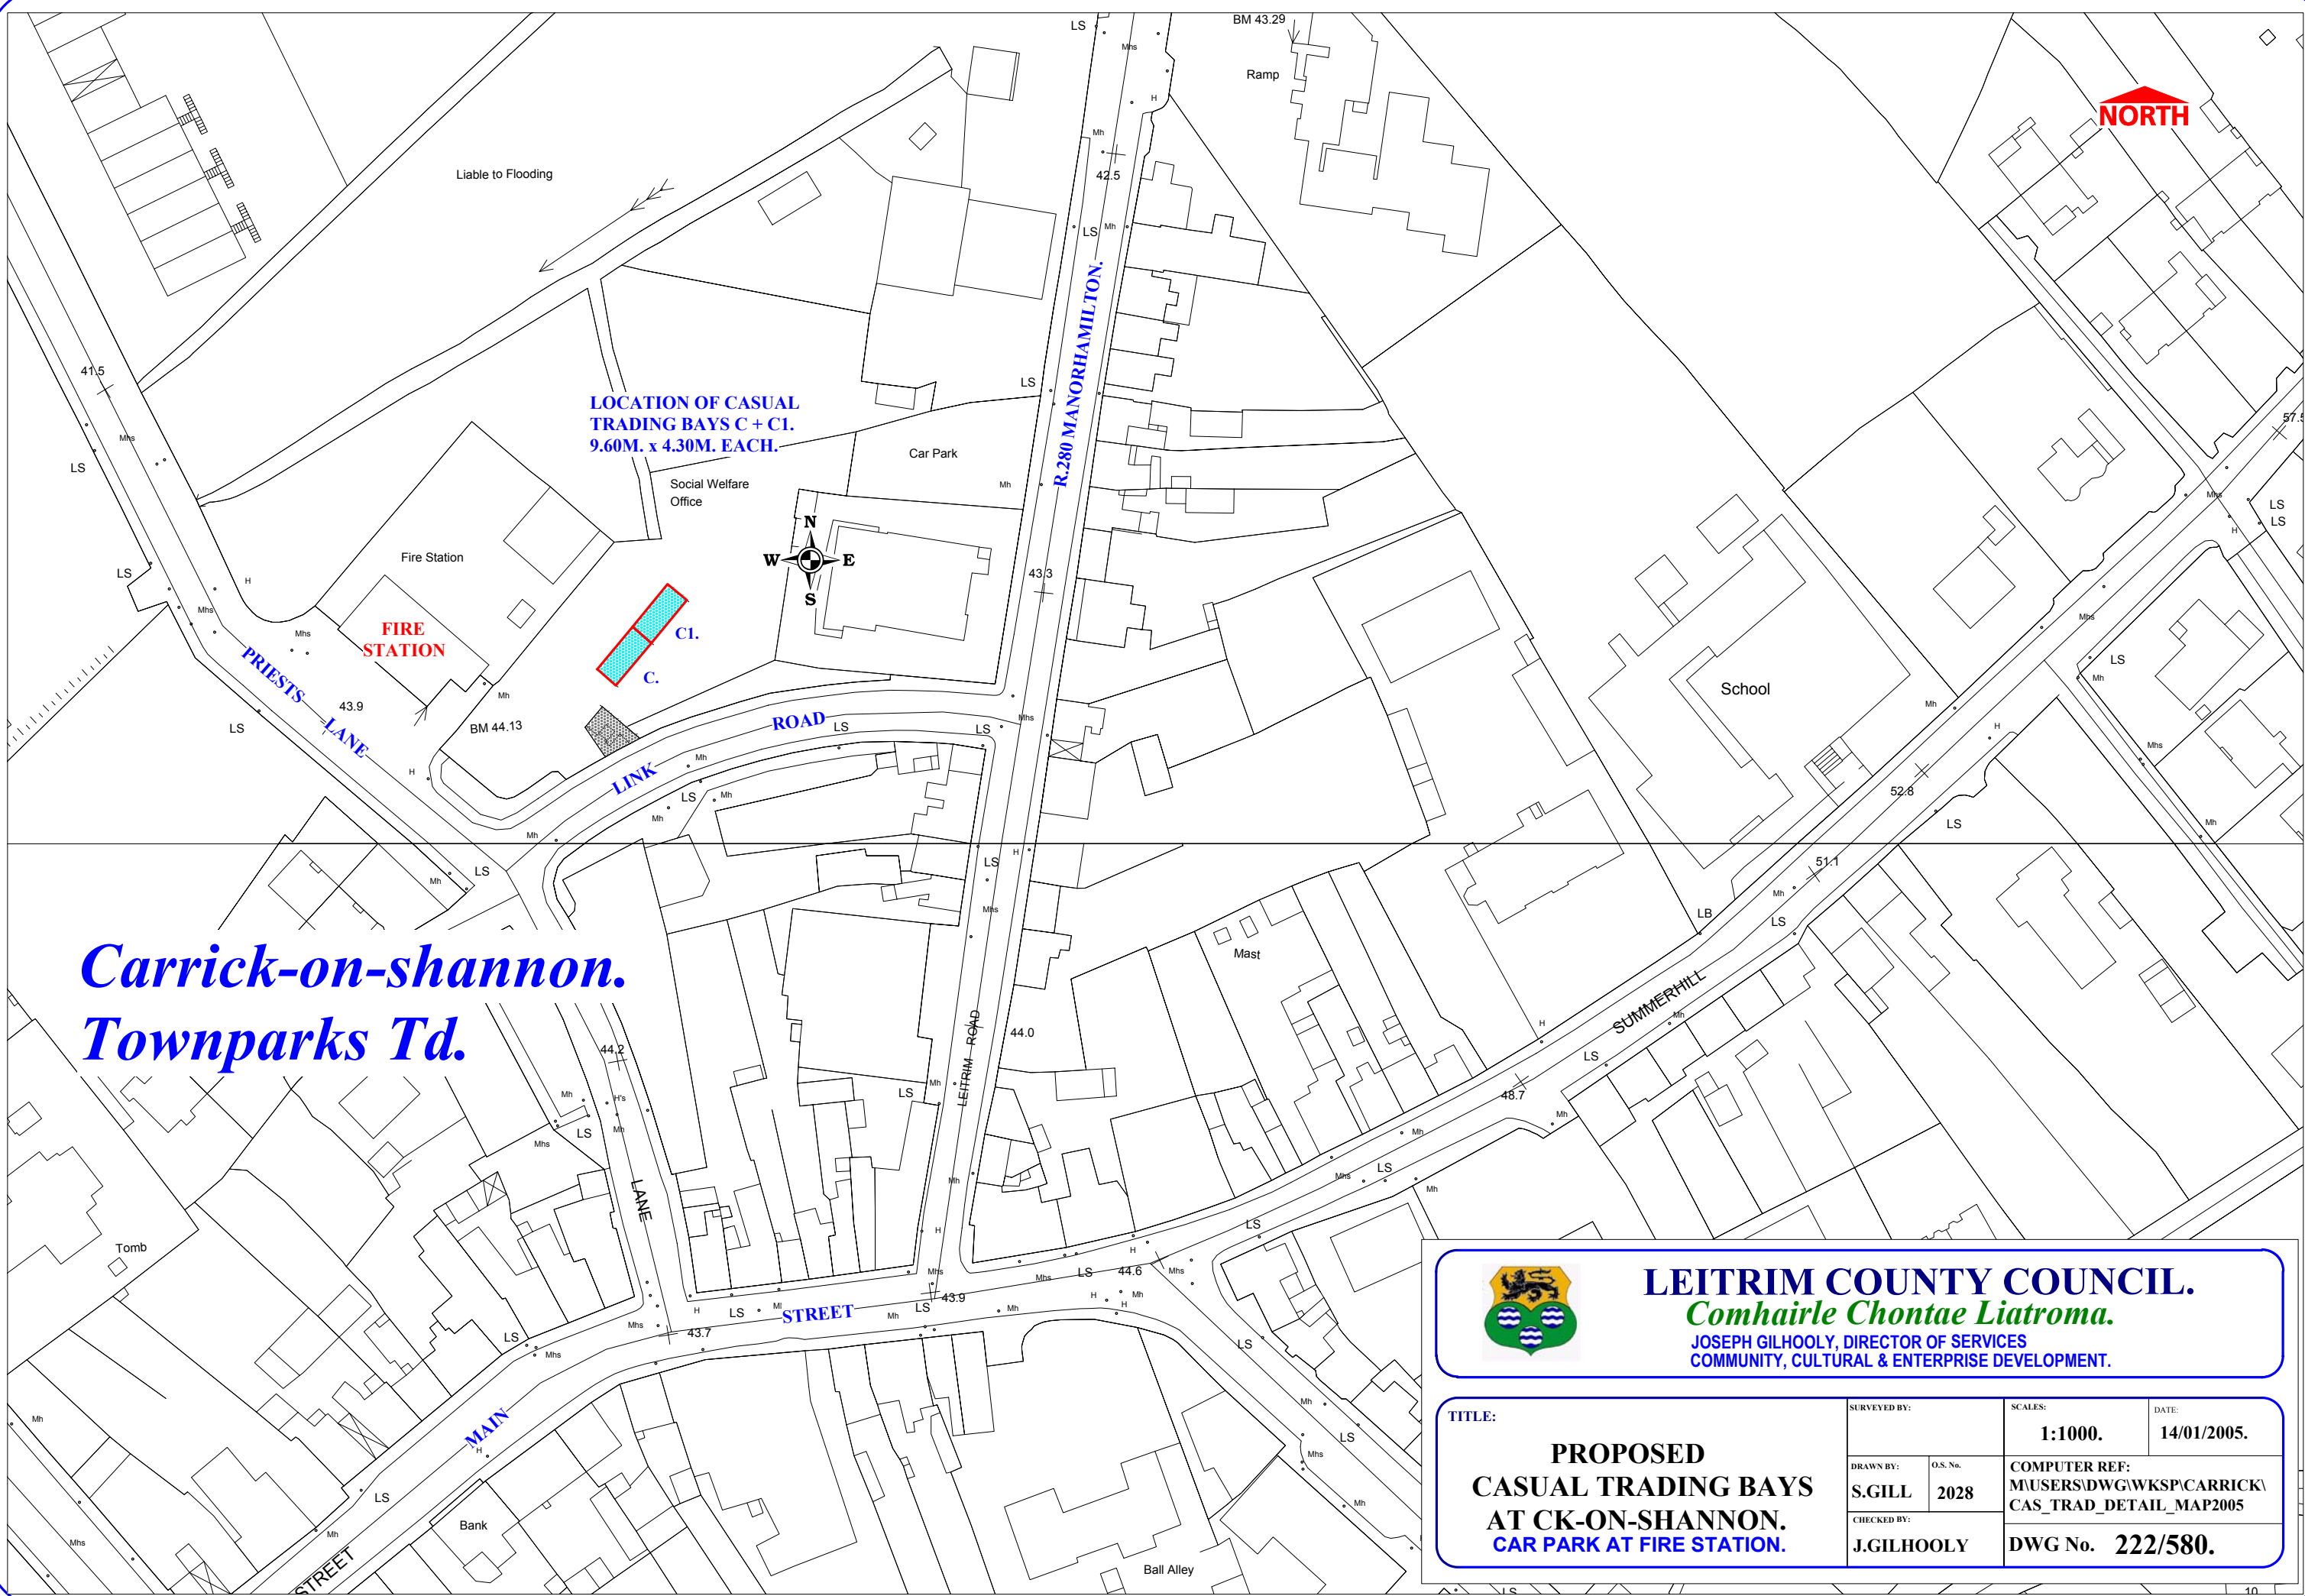

LOCATION OF CASUAL TRADING BAYS C + C1.
9.60M. x 4.30M. EACH.

Carrick-on-shannon. Townparks Td.

LEITRIM COUNTY COUNCIL.
Comhairle Chontae Liatroma.
JOSEPH GILHOOLY, DIRECTOR OF SERVICES
COMMUNITY, CULTURAL & ENTERPRISE DEVELOPMENT.

TITLE:
**PROPOSED
CASUAL TRADING BAYS
AT CK-ON-SHANNON.
CAR PARK AT FIRE STATION.**

SERVEYED BY:		SCALES:	DATE:
		1:1000.	14/01/2005.
DRAWN BY:	O.S. No.	COMPUTER REF:	
S.GILL	2028	MAUSERS\DWG\WKSP\CARRICK\ CAS_TRAD_DETAIL_MAP2005	
CHECKED BY:		DWG No. 222/580.	
J.GILHOOLY			