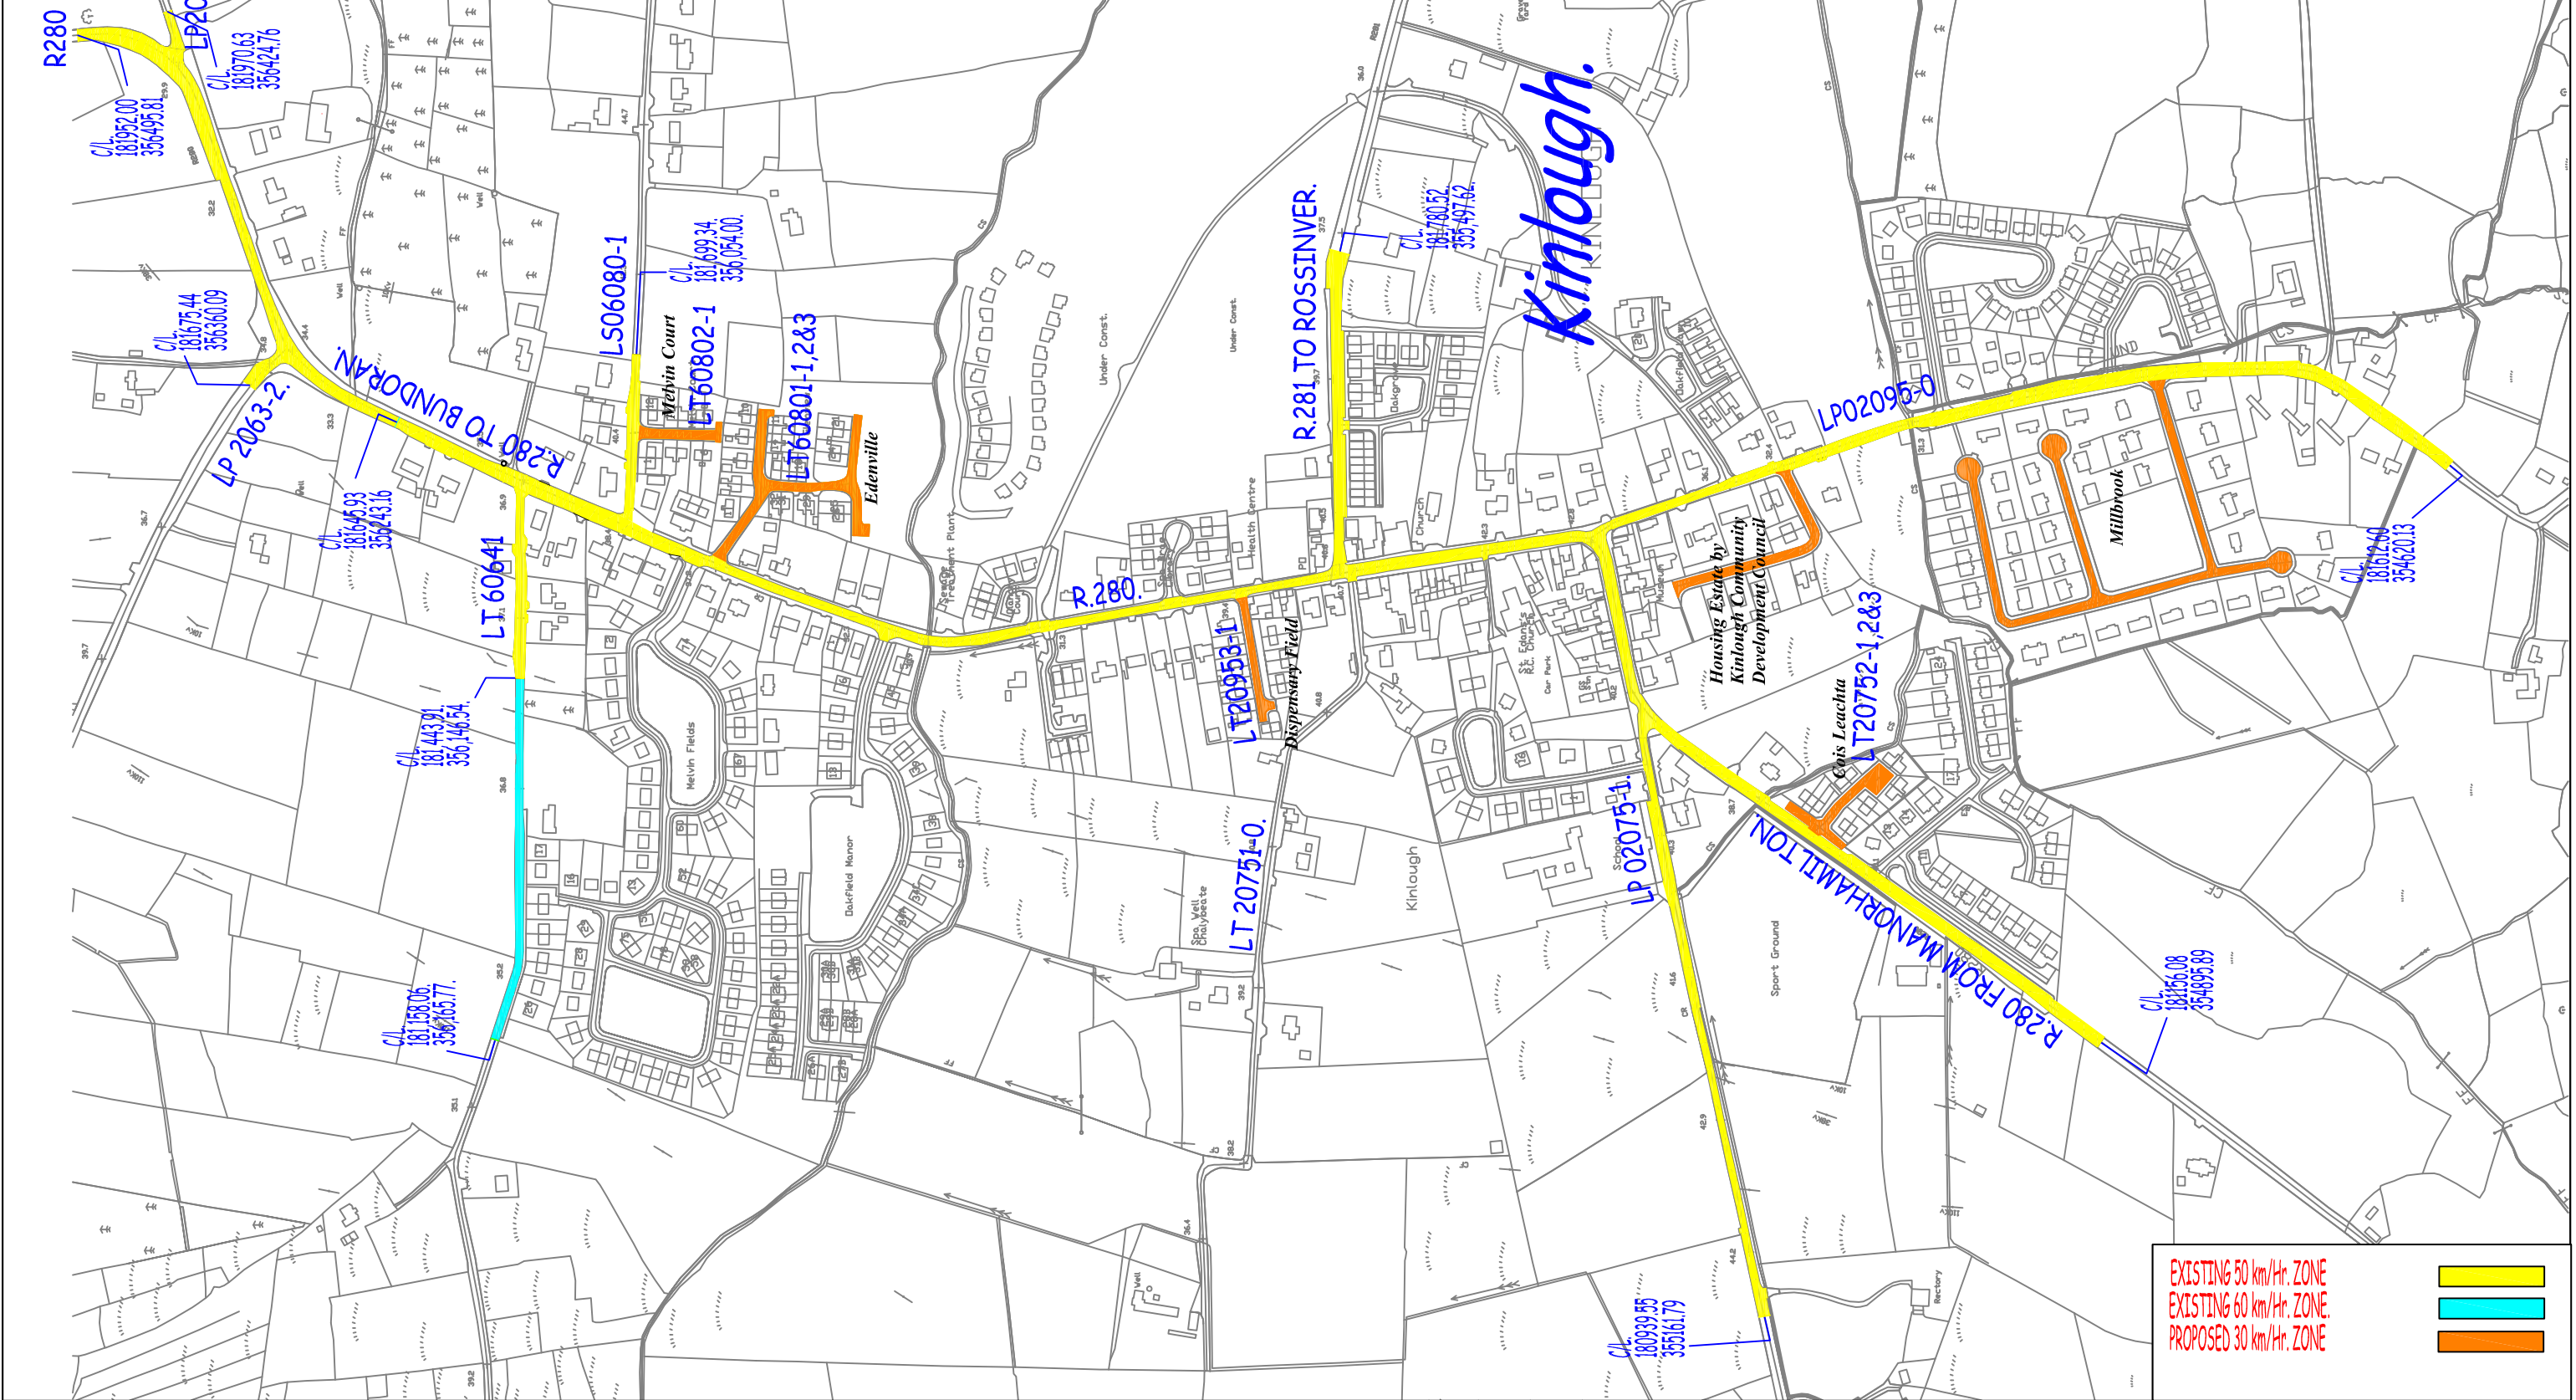

This is a computer generated map, produced under licence from ORDNANCE SURVEY IRELAND. © O.S.I. All rights reserved. Licence No: 2010/16 CCMA Leitrim.

Os Map to IN GRID

EXISTING 50 km/Hr. ZONE
 EXISTING 60 km/Hr. ZONE
 PROPOSED 30 km/Hr. ZONE

Leitrim County Council
Design Office
Anas an Chontae
Carrick-on-Shannon
County Leitrim

Economic Development, Planning, Environment & Transportation
DIRECTOR OF SERVICES: MR. JOSEPH GILHOOLY

DRAWING NUMBER:	203/1517/29
DATE:	07/08/2015
O.S. SHEET REF.:	0714C 0739