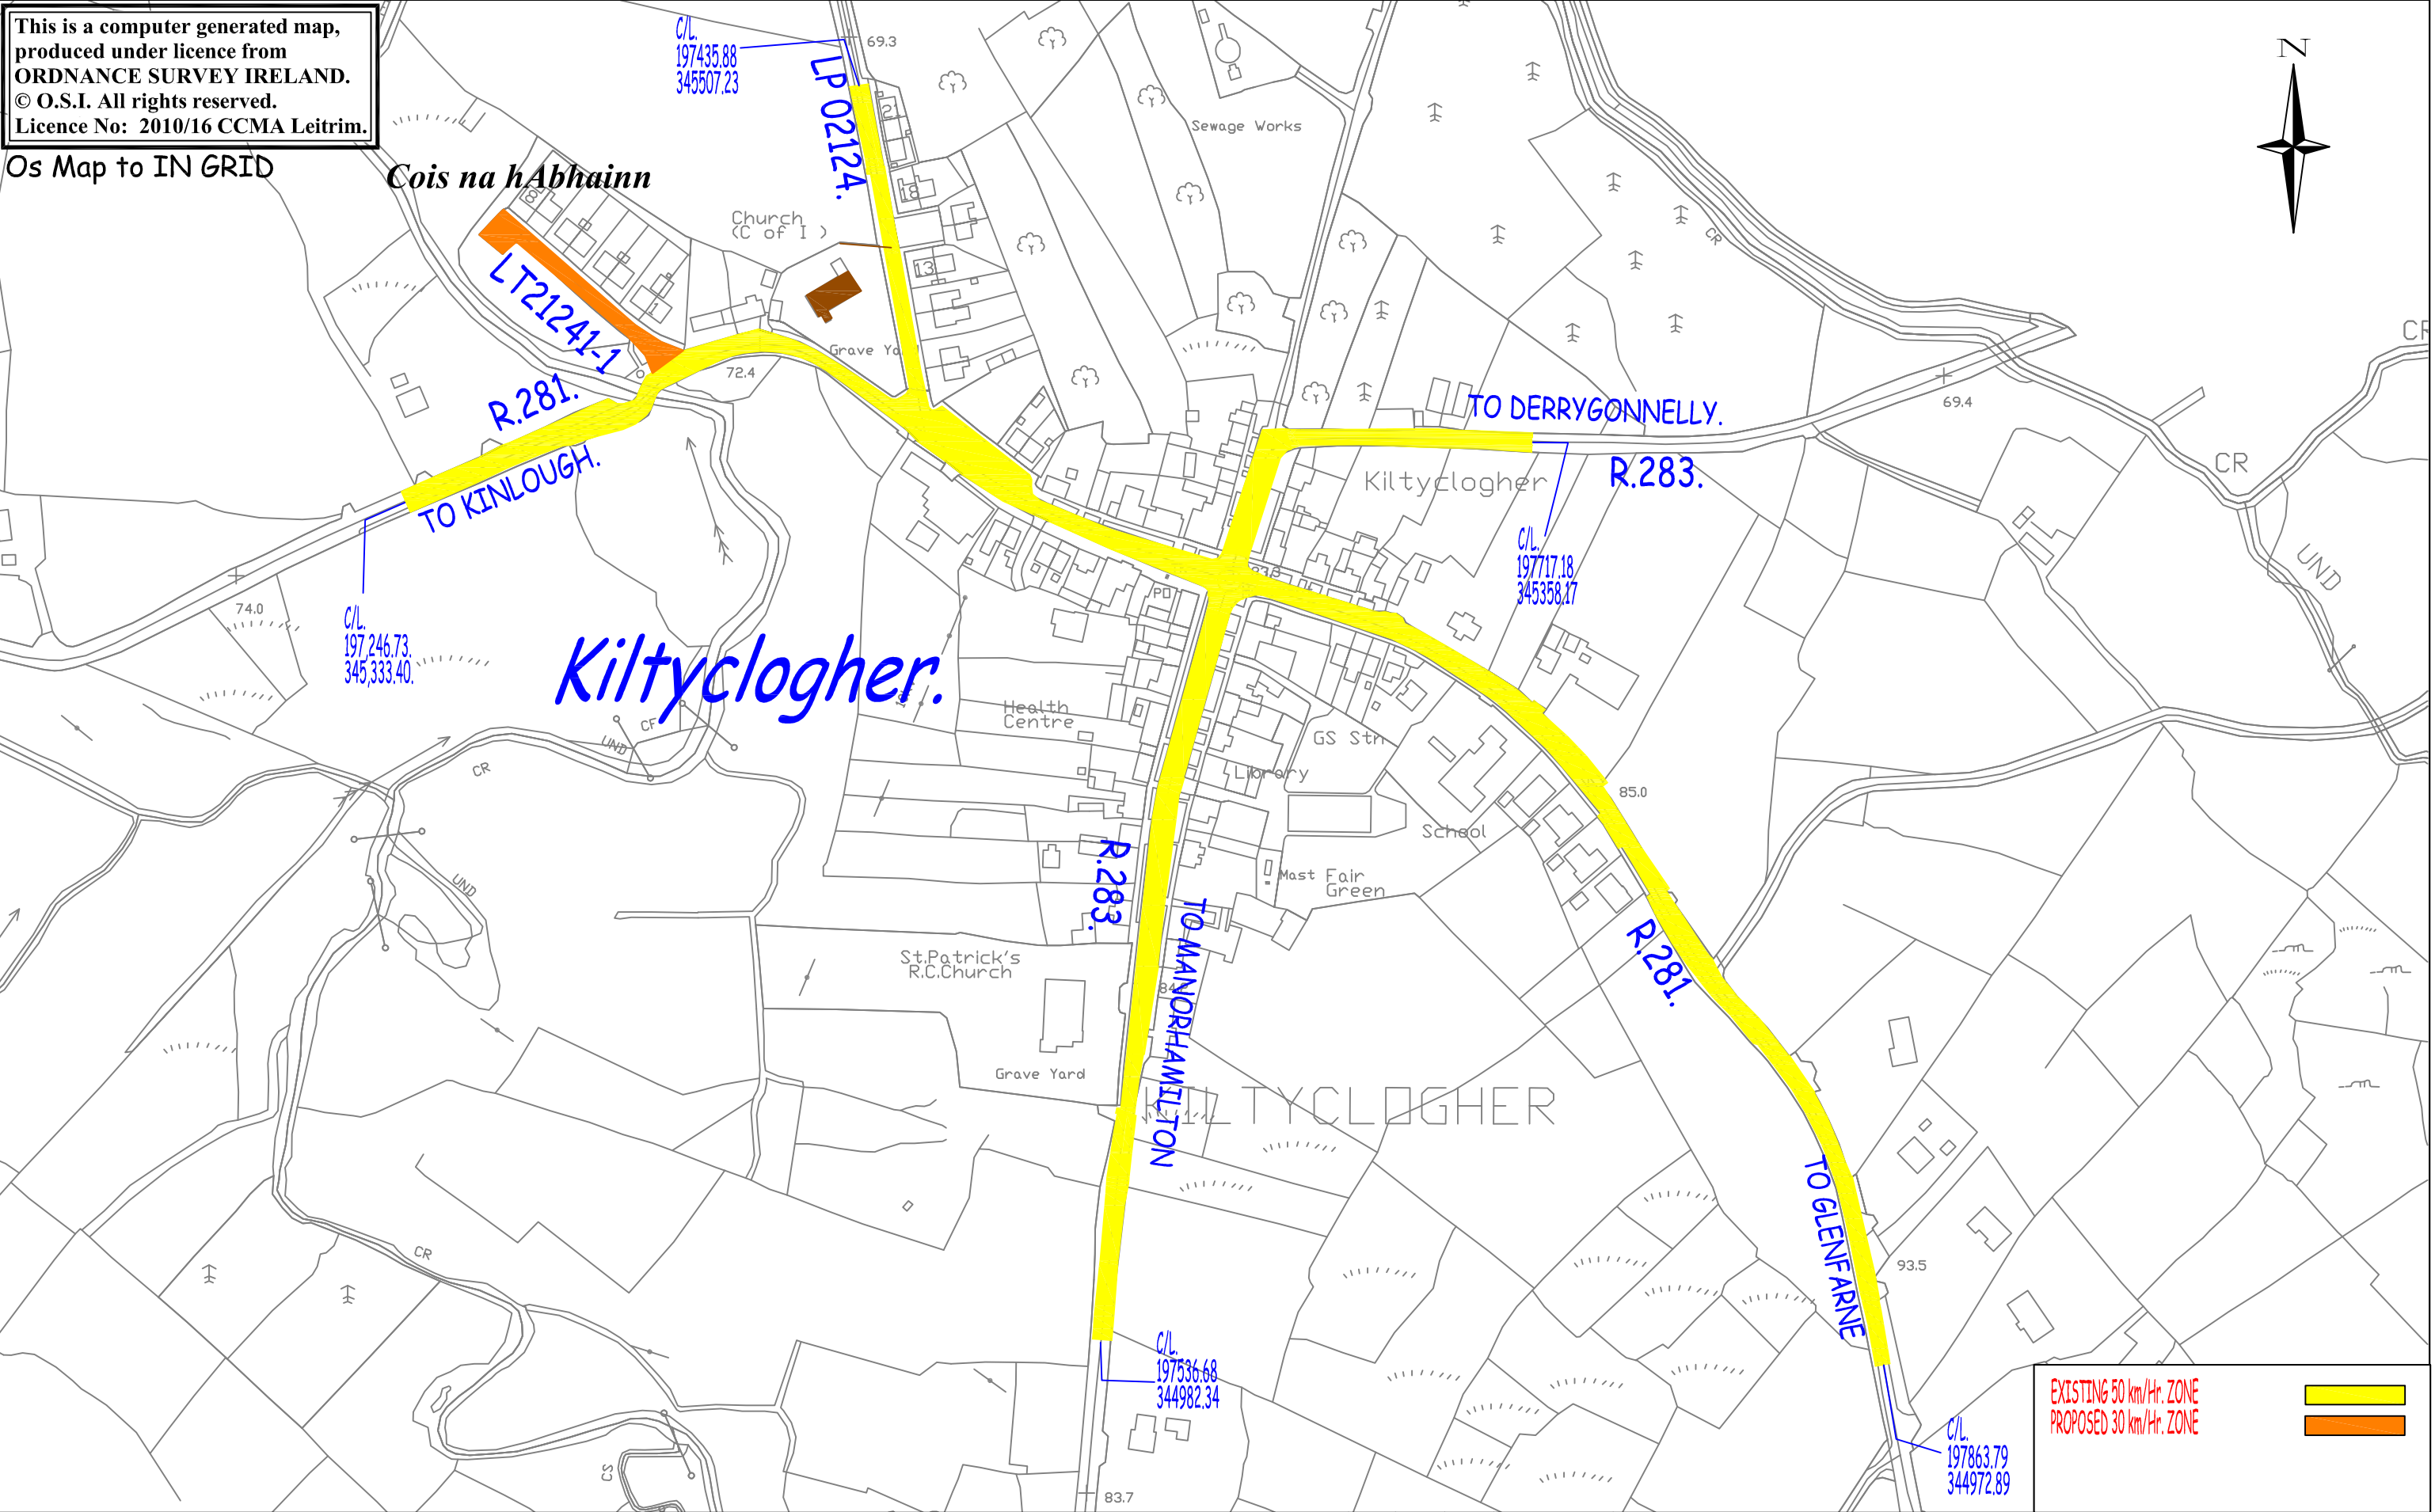

This is a computer generated map, produced under licence from ORDNANCE SURVEY IRELAND. © O.S.I. All rights reserved. Licence No: 2010/16 CCMA Leitrim.

Os Map to IN GRID

EXISTING 50 km/Hr. ZONE
PROPOSED 30 km/Hr. ZONE