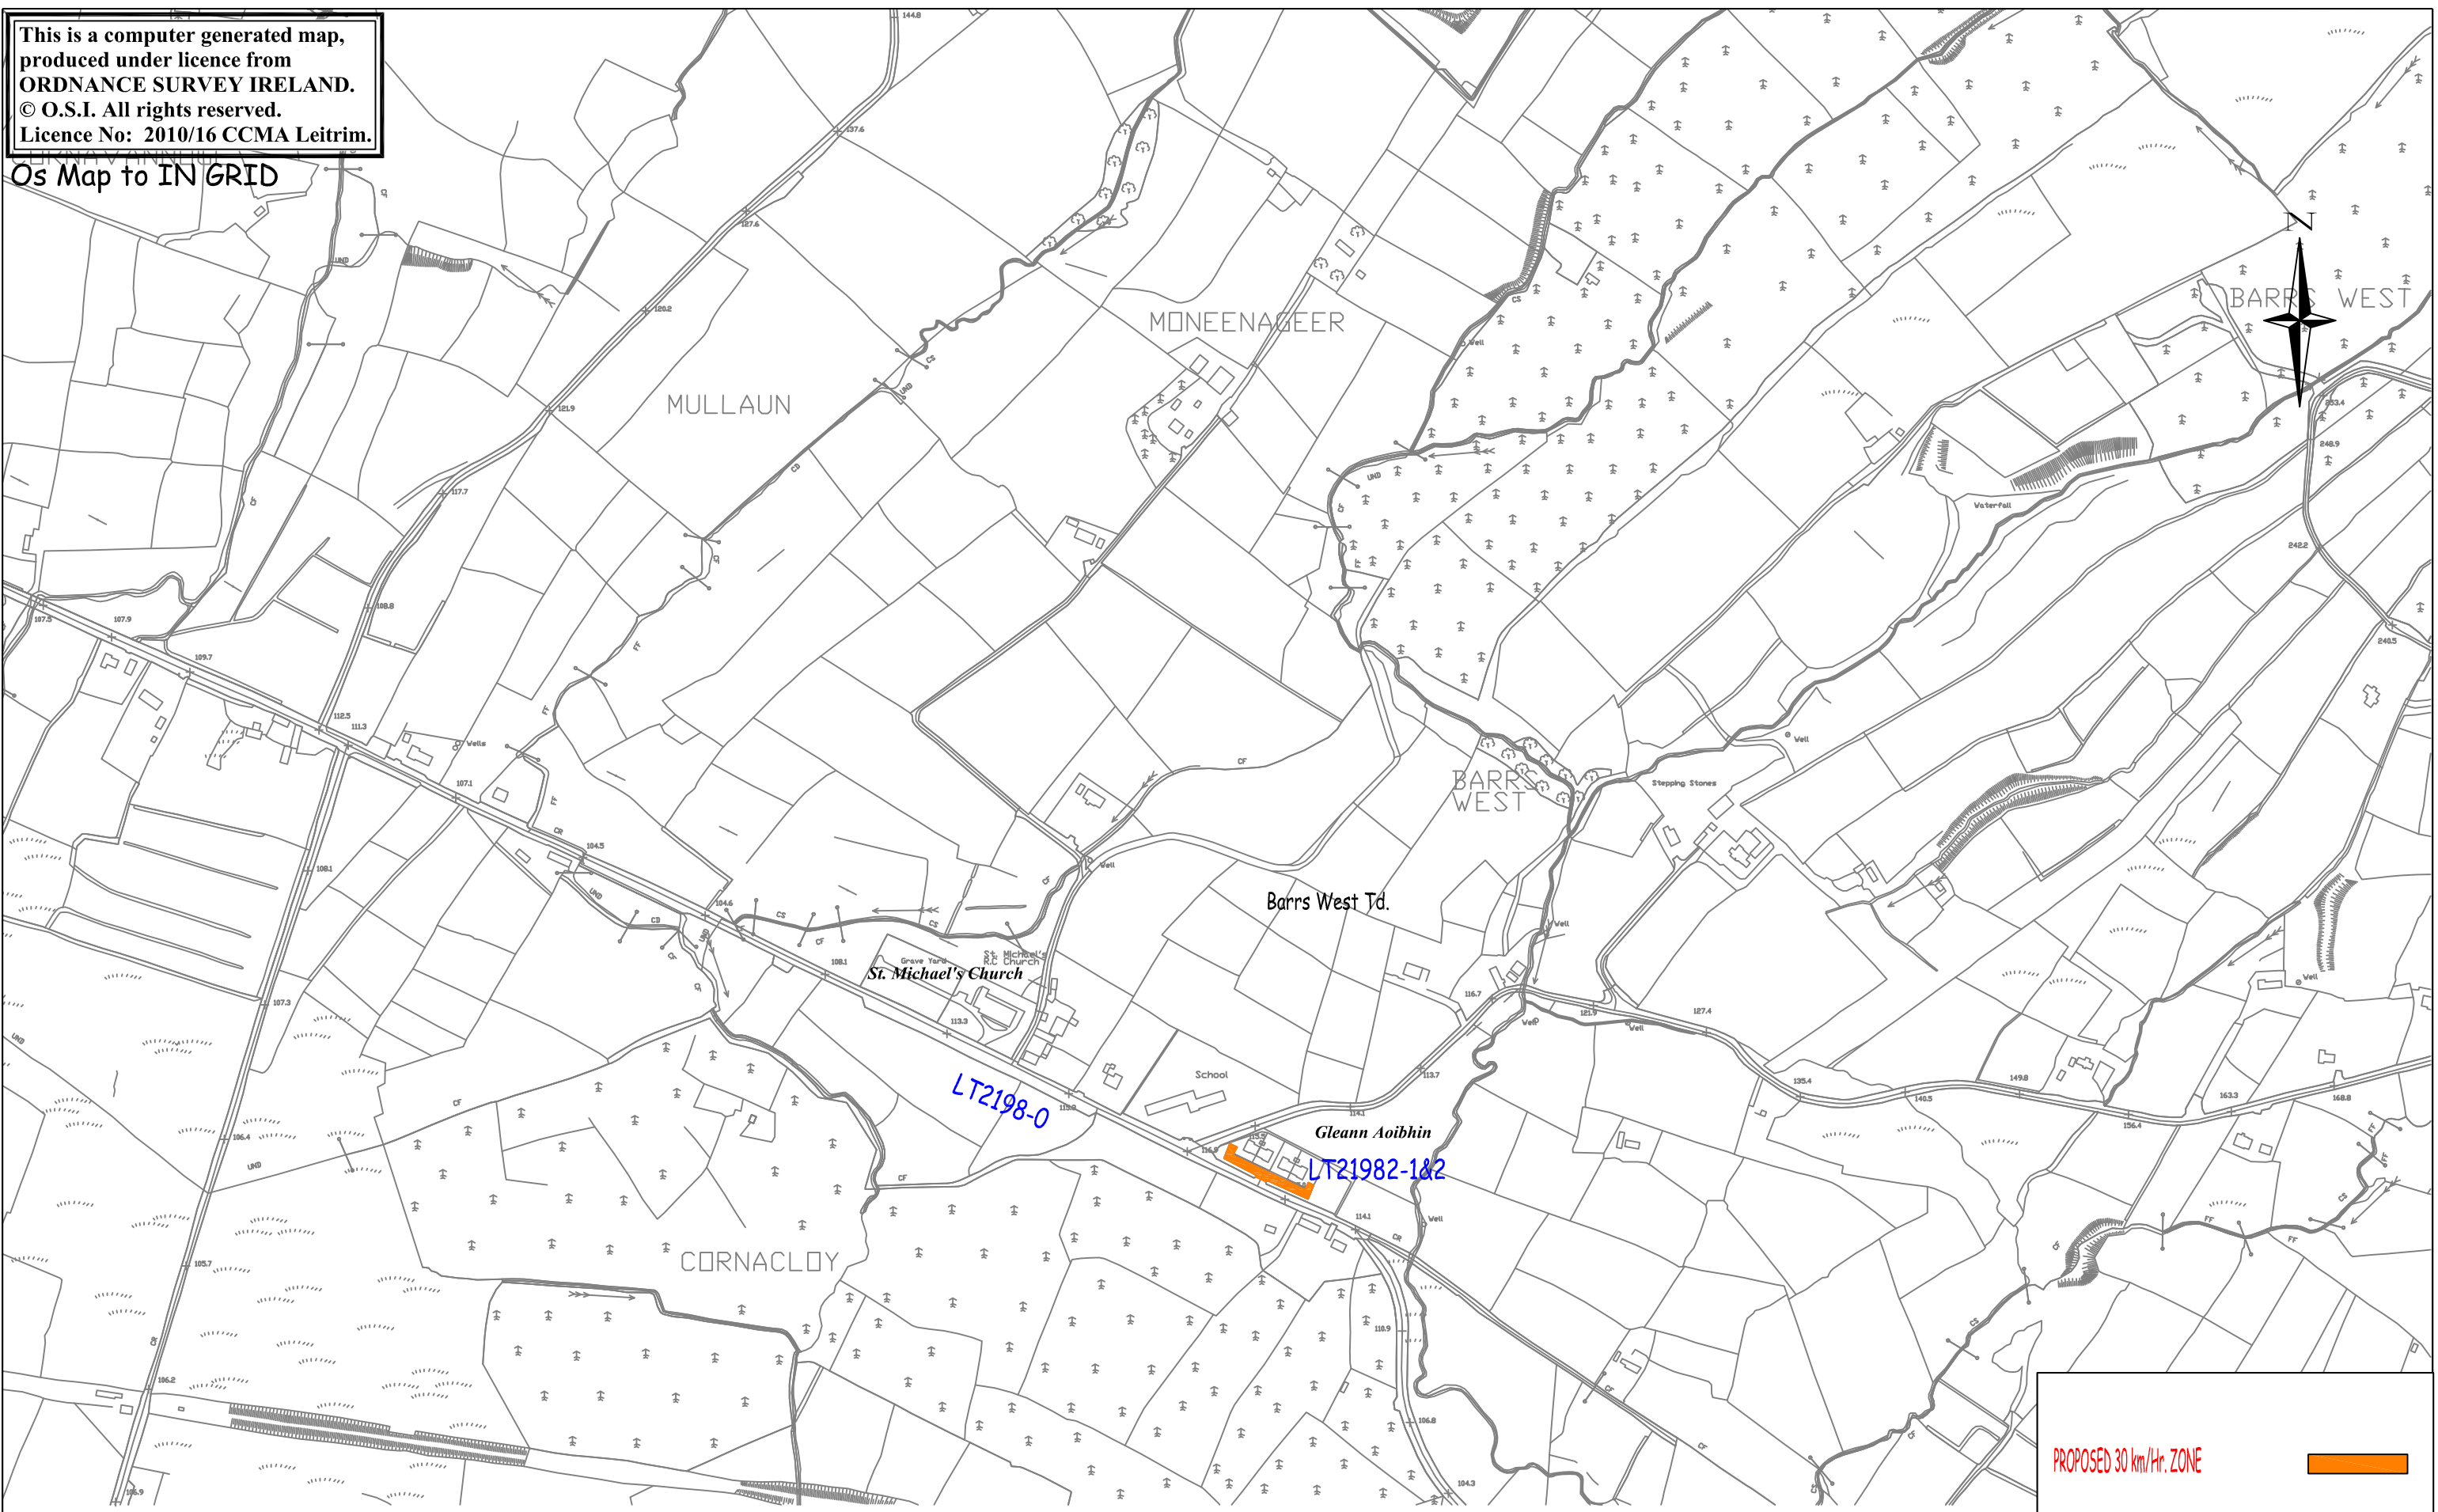

This is a computer generated map,
 produced under licence from
ORDNANCE SURVEY IRELAND.
 © O.S.I. All rights reserved.
 Licence No: 2010/16 CCMA Leitrim.

Os Map to IN GRID

PROPOSED 30 km/Hr. ZONE 

**SPECIAL SPEED LIMIT
 GLENFARNE
 2015**

AMENDMENTS	DRAWN BY	SEE CHECKED	SE CHECKED	DATE	DRAWN BY	CHECKED BY
FIRST APPROVED					Jerry Quinn	M.D.
					SCALE	
					1:5000	
					ORIGINA SHEET SIZE	A3

Comhairle Chontae Leitrim
An Cifig Deartha
Anas an Chontae
Cora Droma Rúise
Chontae Leitrim