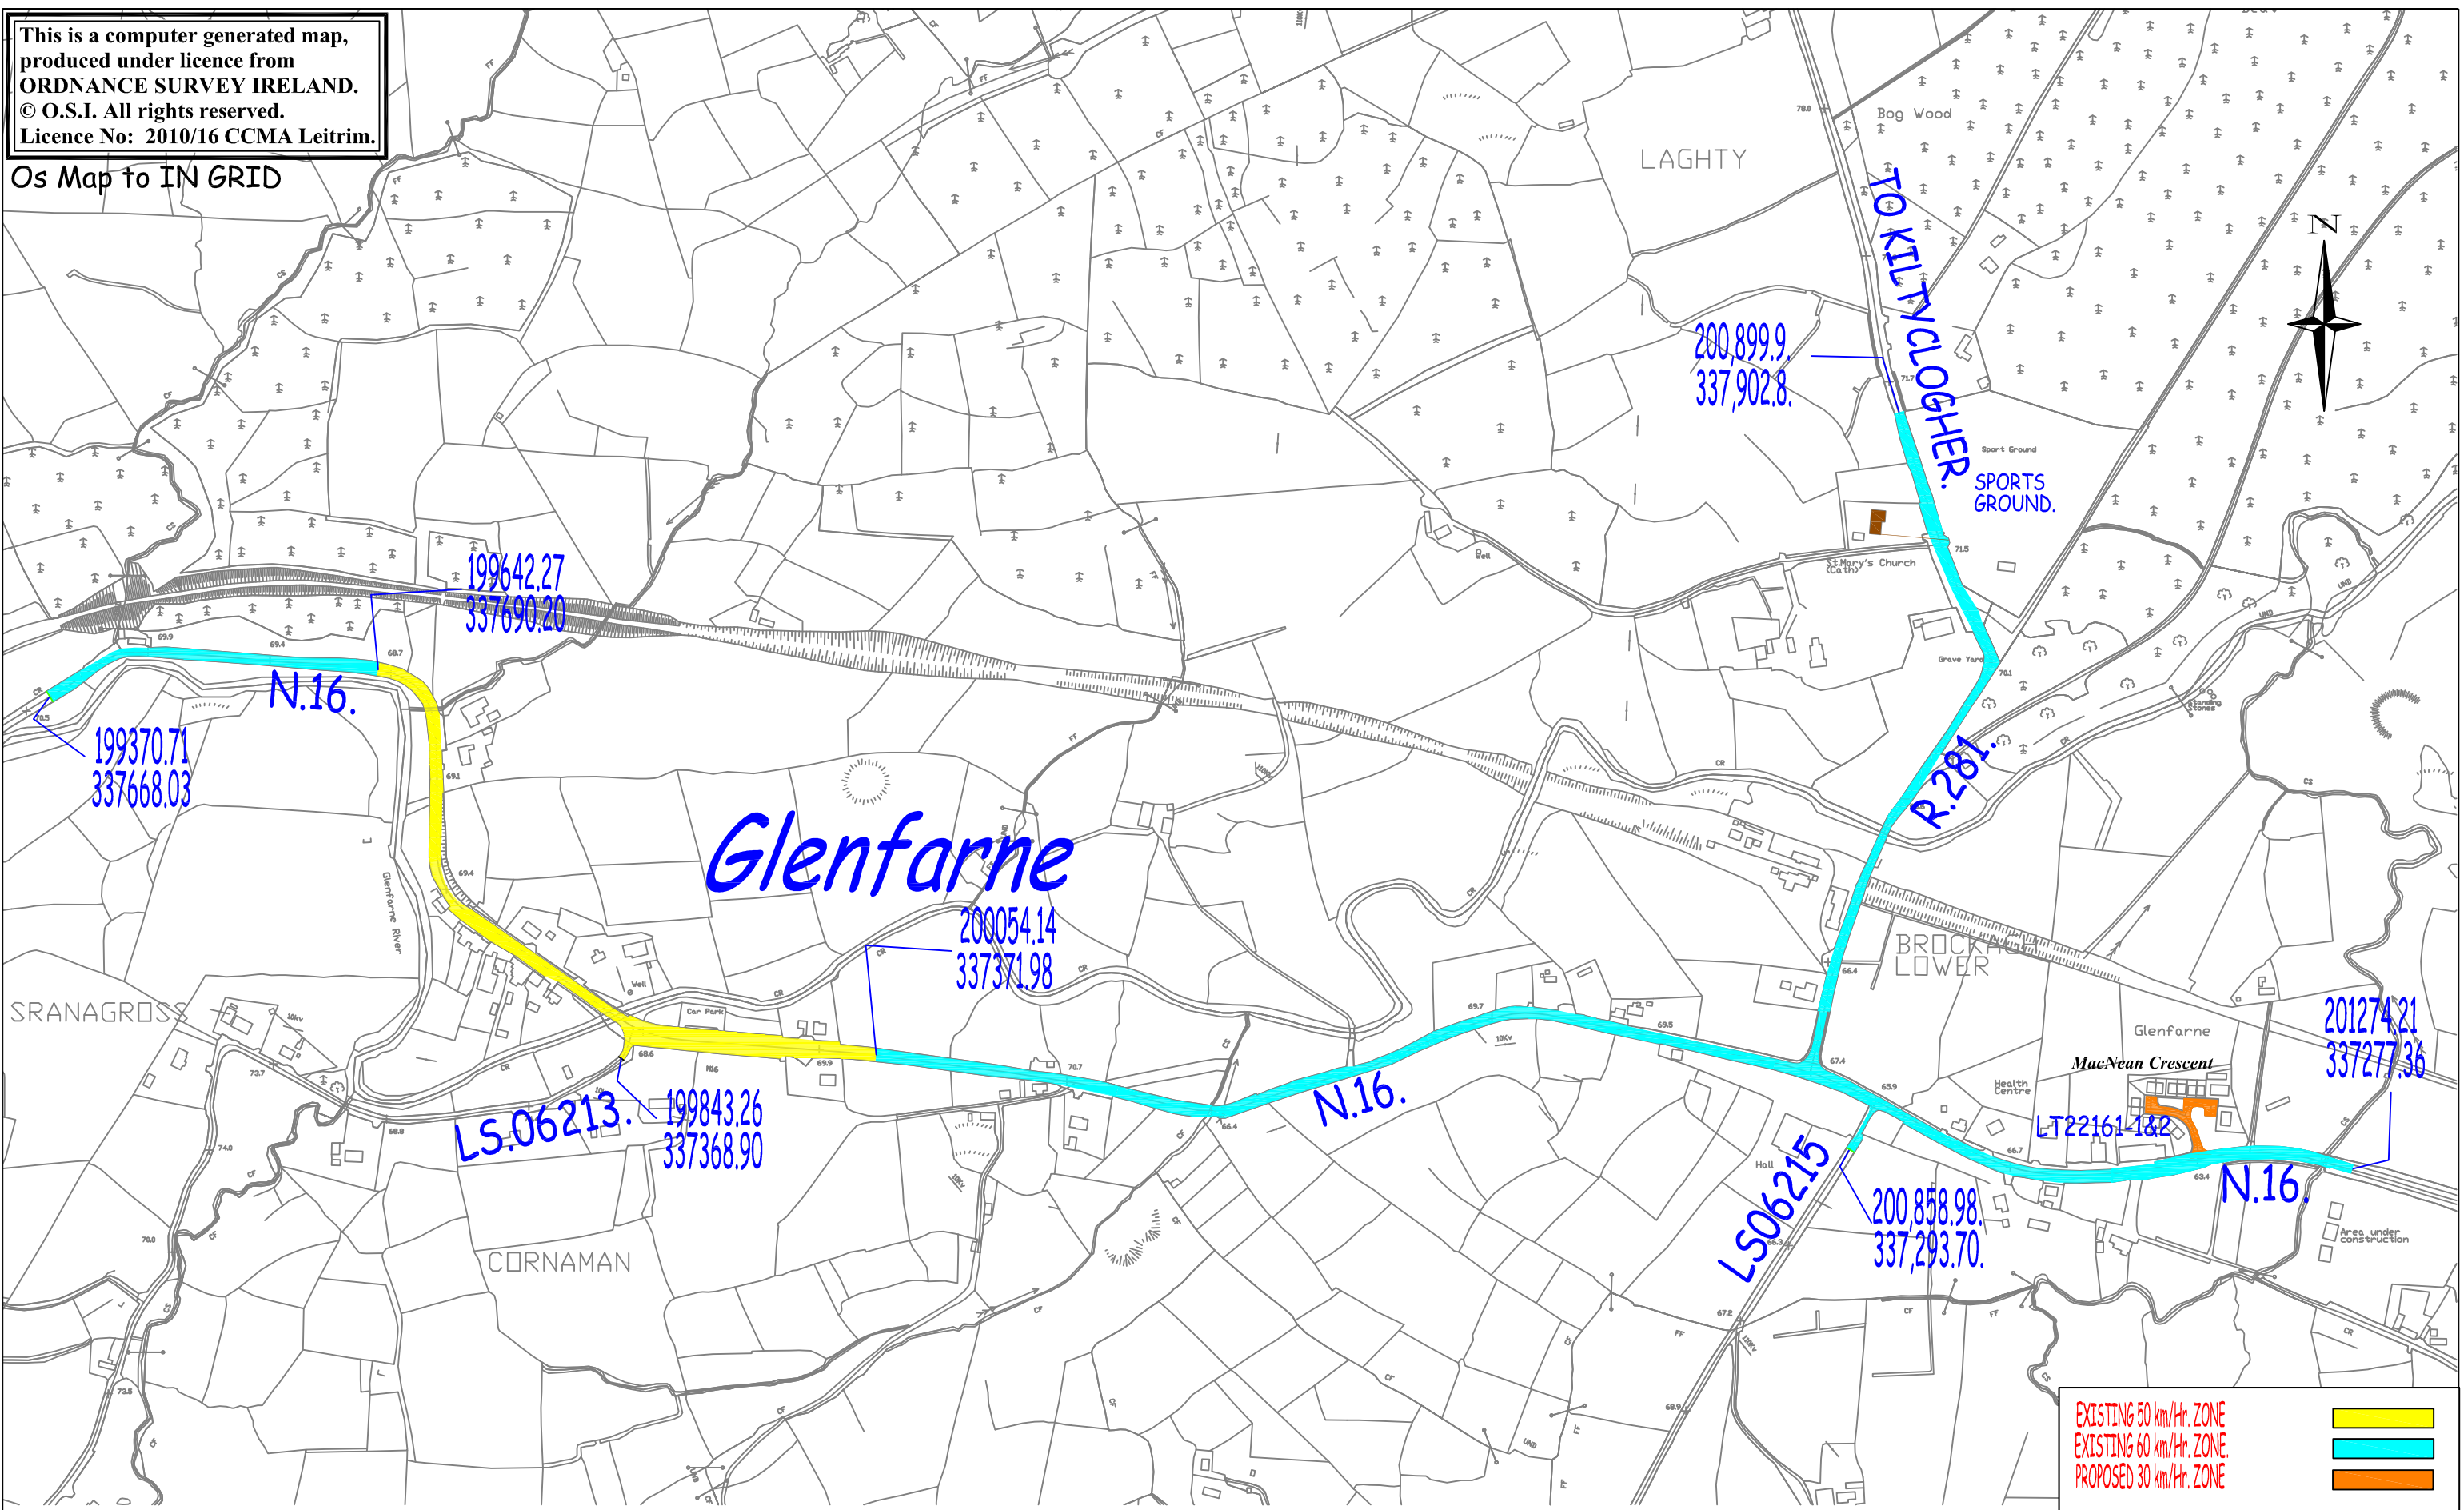

This is a computer generated map,
 produced under licence from
 ORDNANCE SURVEY IRELAND.
 © O.S.I. All rights reserved.
 Licence No: 2010/16 CCMA Leitrim.

Os Map to IN GRID

EXISTING 50 km/Hr. ZONE
 EXISTING 60 km/Hr. ZONE
 PROPOSED 30 km/Hr. ZONE