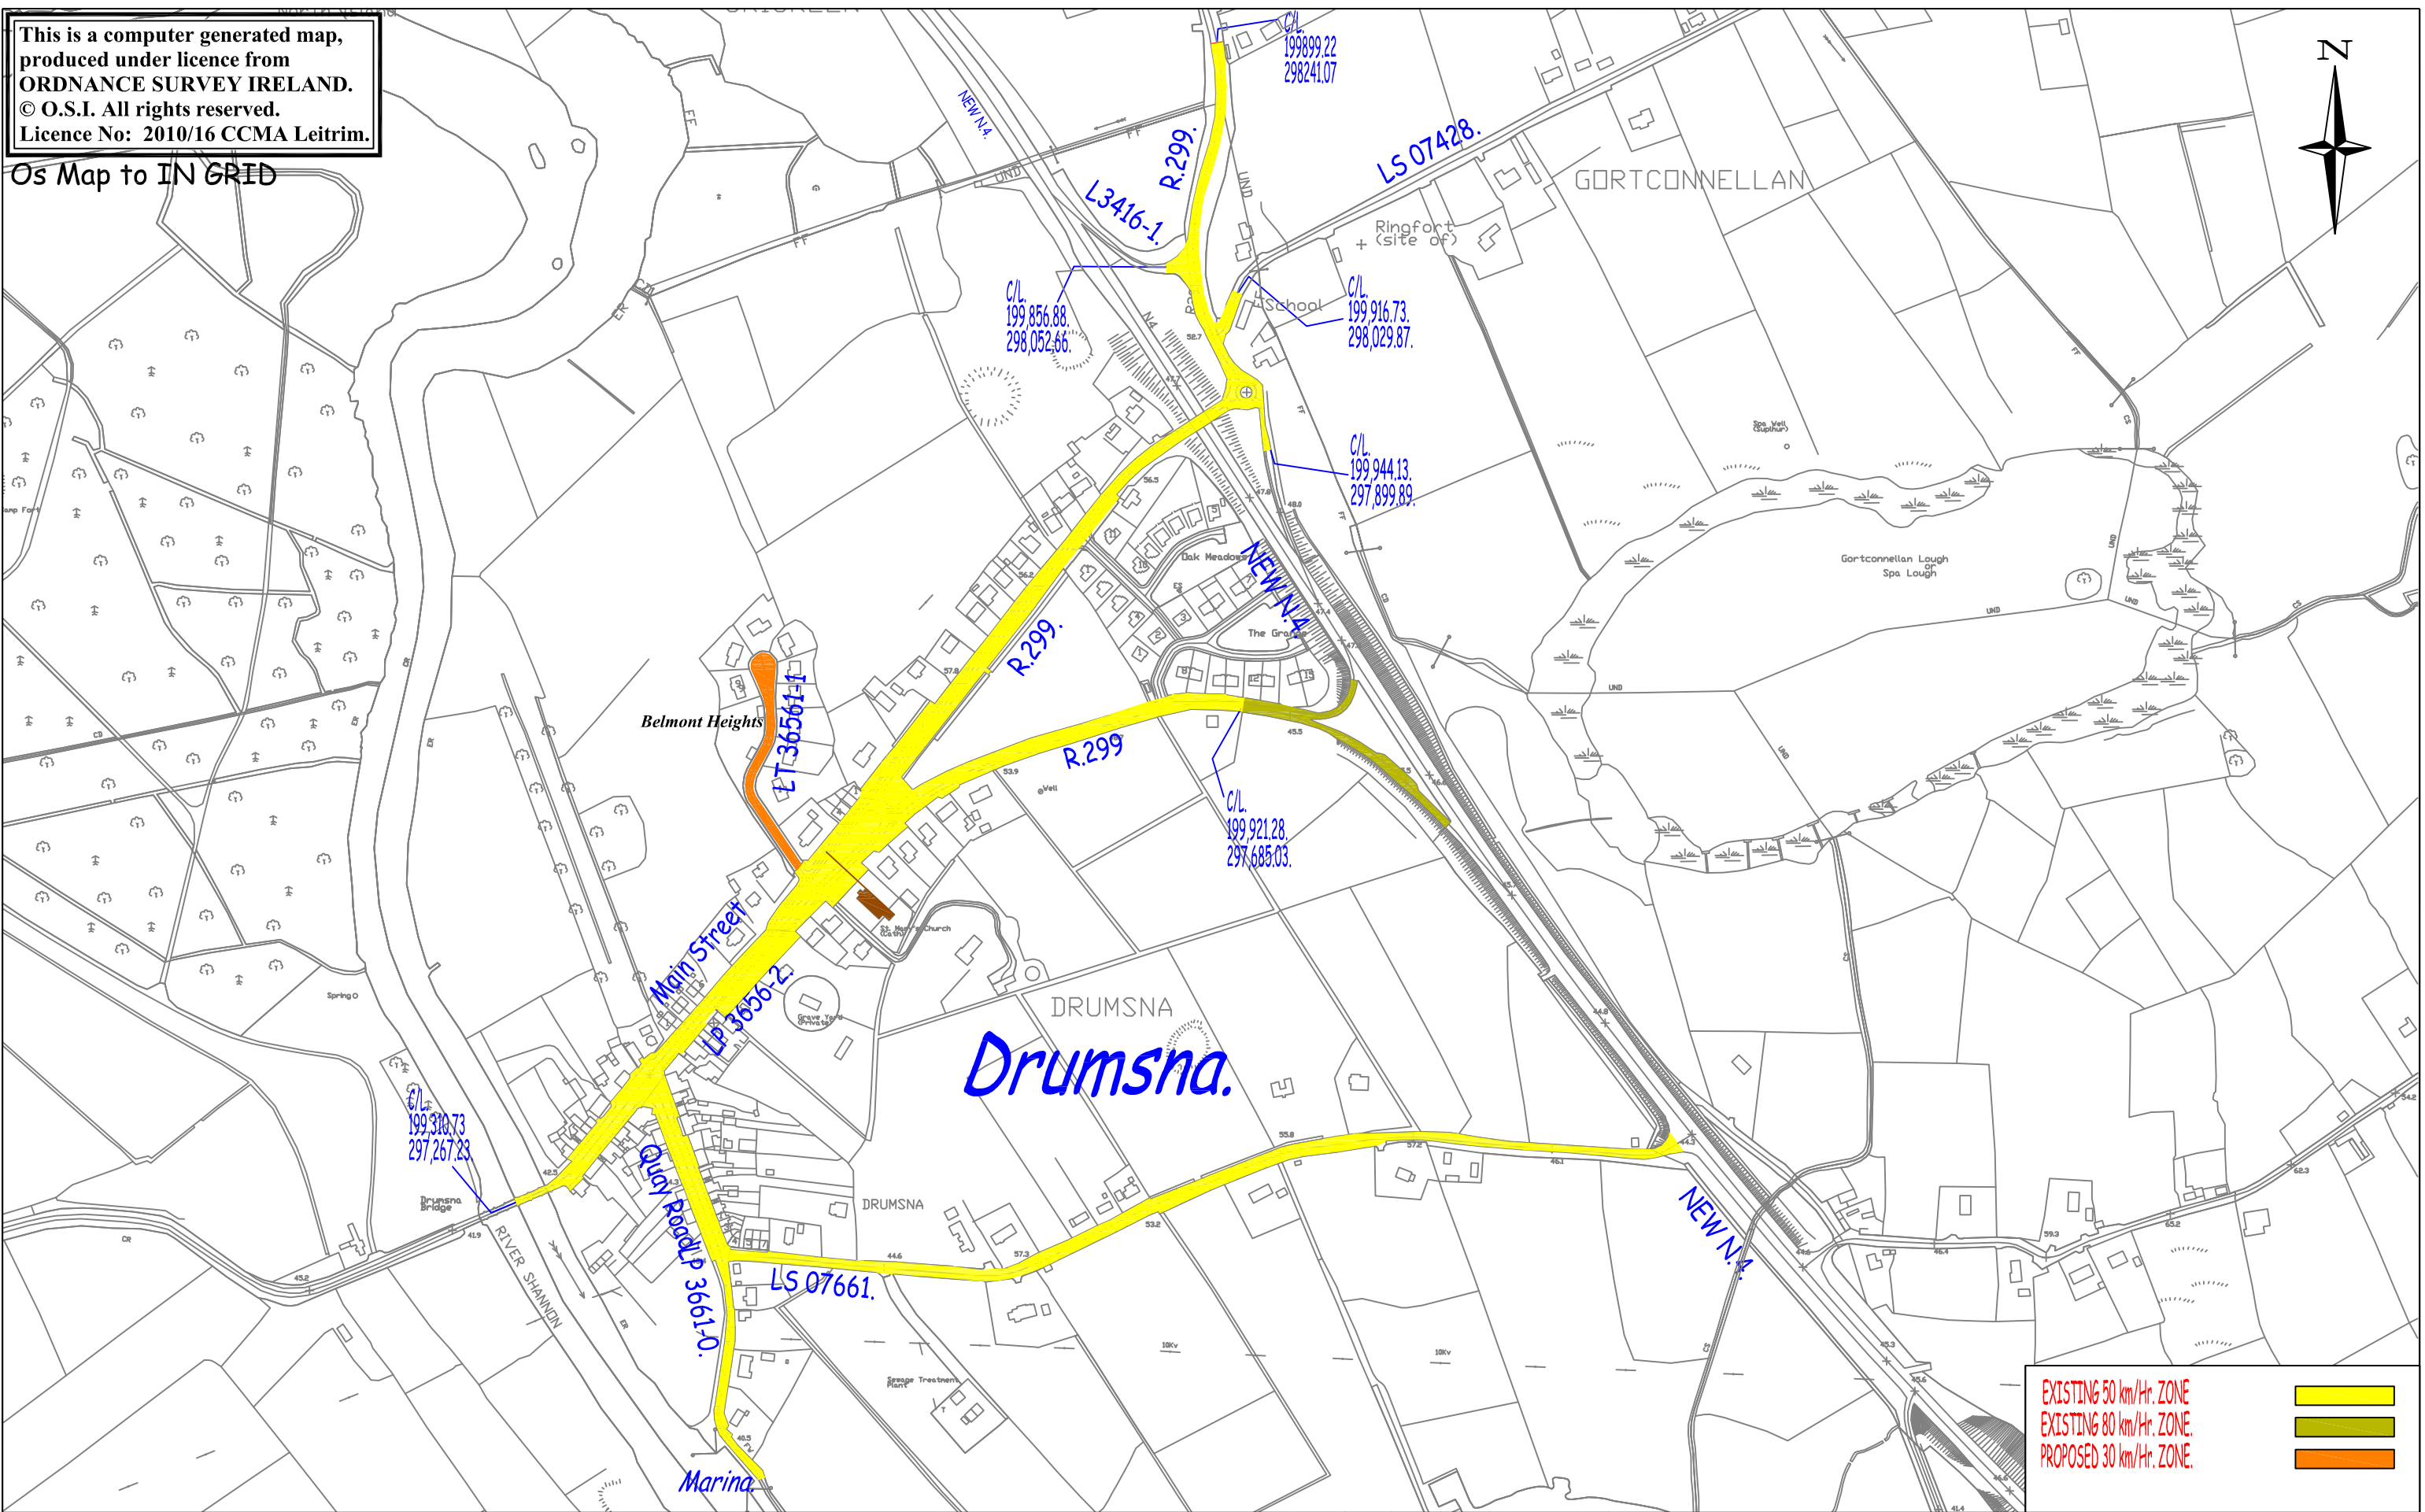

This is a computer generated map,
 produced under licence from
 ORDNANCE SURVEY IRELAND.
 © O.S.I. All rights reserved.
 Licence No: 2010/16 CCMA Leitrim.

Os Map to IN GRID

SPECIAL SPEED LIMITS
DRUMSNA
2015

Economic Development, Planning, Environment & Transportation
DIRECTOR OF SERVICES: MR. JOSEPH GILHOOLY

DRAWING NUMBER:	203/1517/18
DATE:	07/08/2015
O.S. SHEET REF.:	1805 1866B 1806 1867A