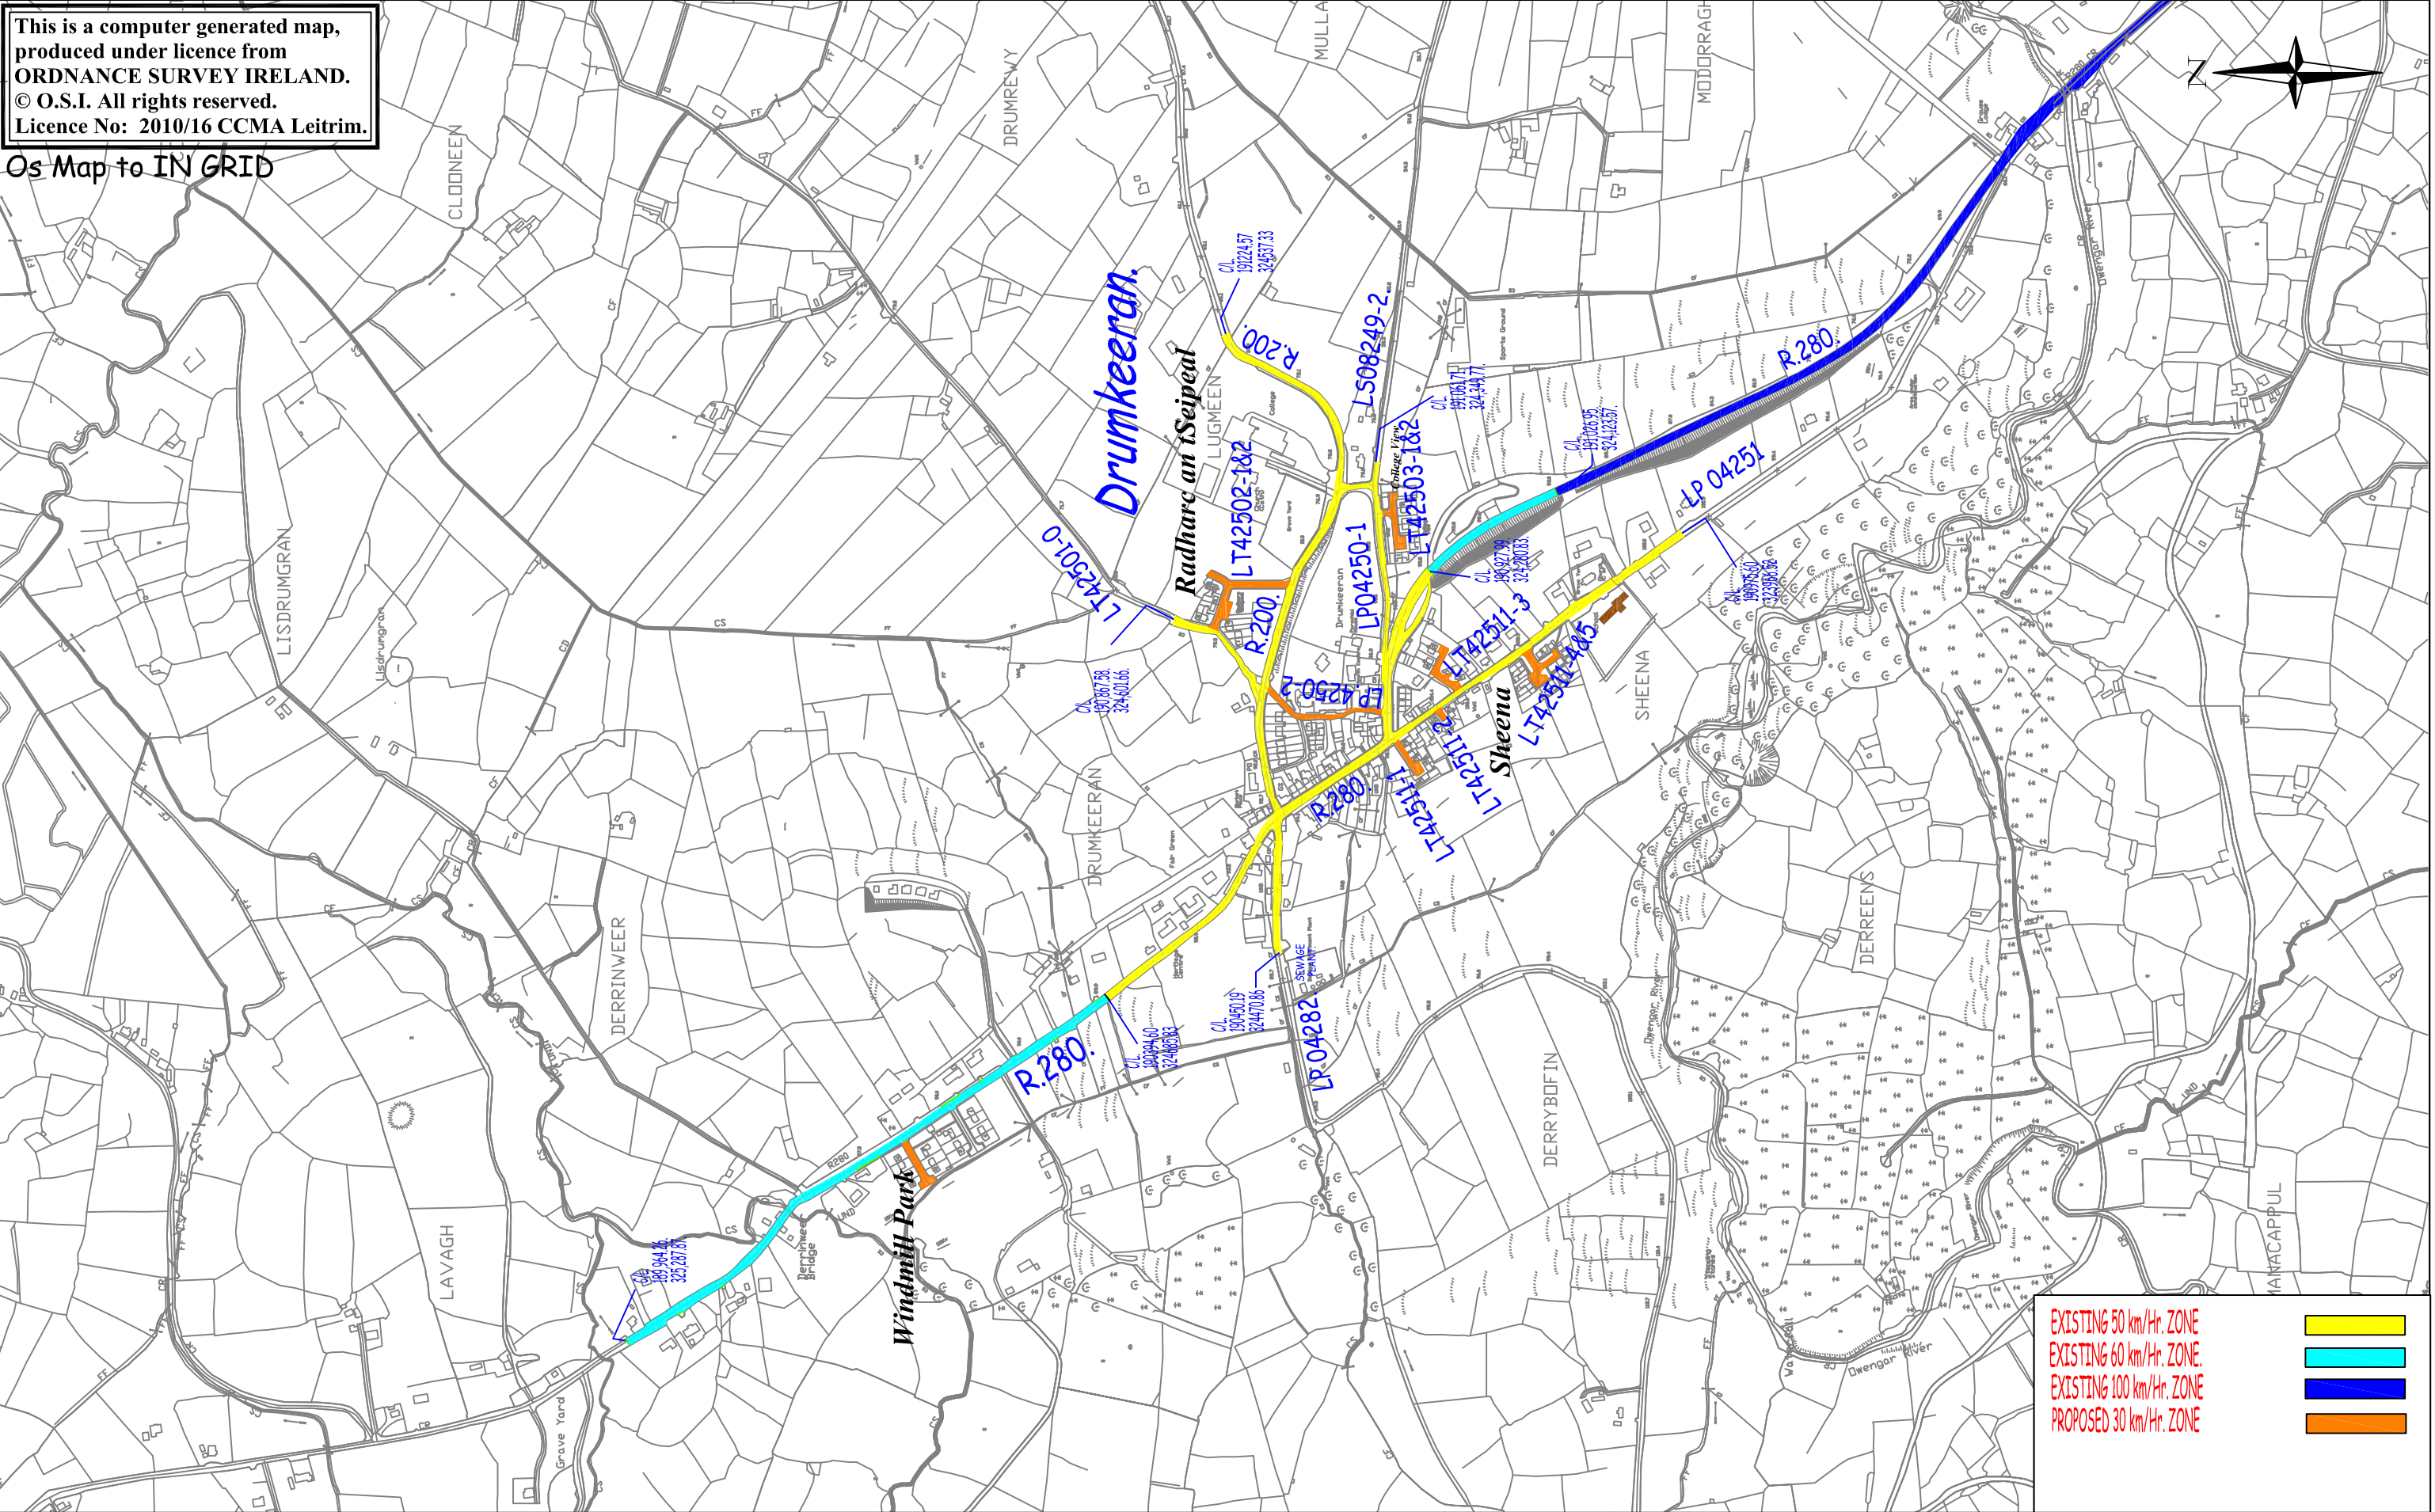

This is a computer generated map,  
 produced under licence from  
 ORDNANCE SURVEY IRELAND.  
 © O.S.I. All rights reserved.  
 Licence No: 2010/16 CCMA Leitrim.

Os Map to IN GRID

EXISTING 50 km/Hr. ZONE   
 EXISTING 60 km/Hr. ZONE   
 EXISTING 100 km/Hr. ZONE   
 PROPOSED 30 km/Hr. ZONE

# SPECIAL SPEED LIMIT

## DRUMKEERAN