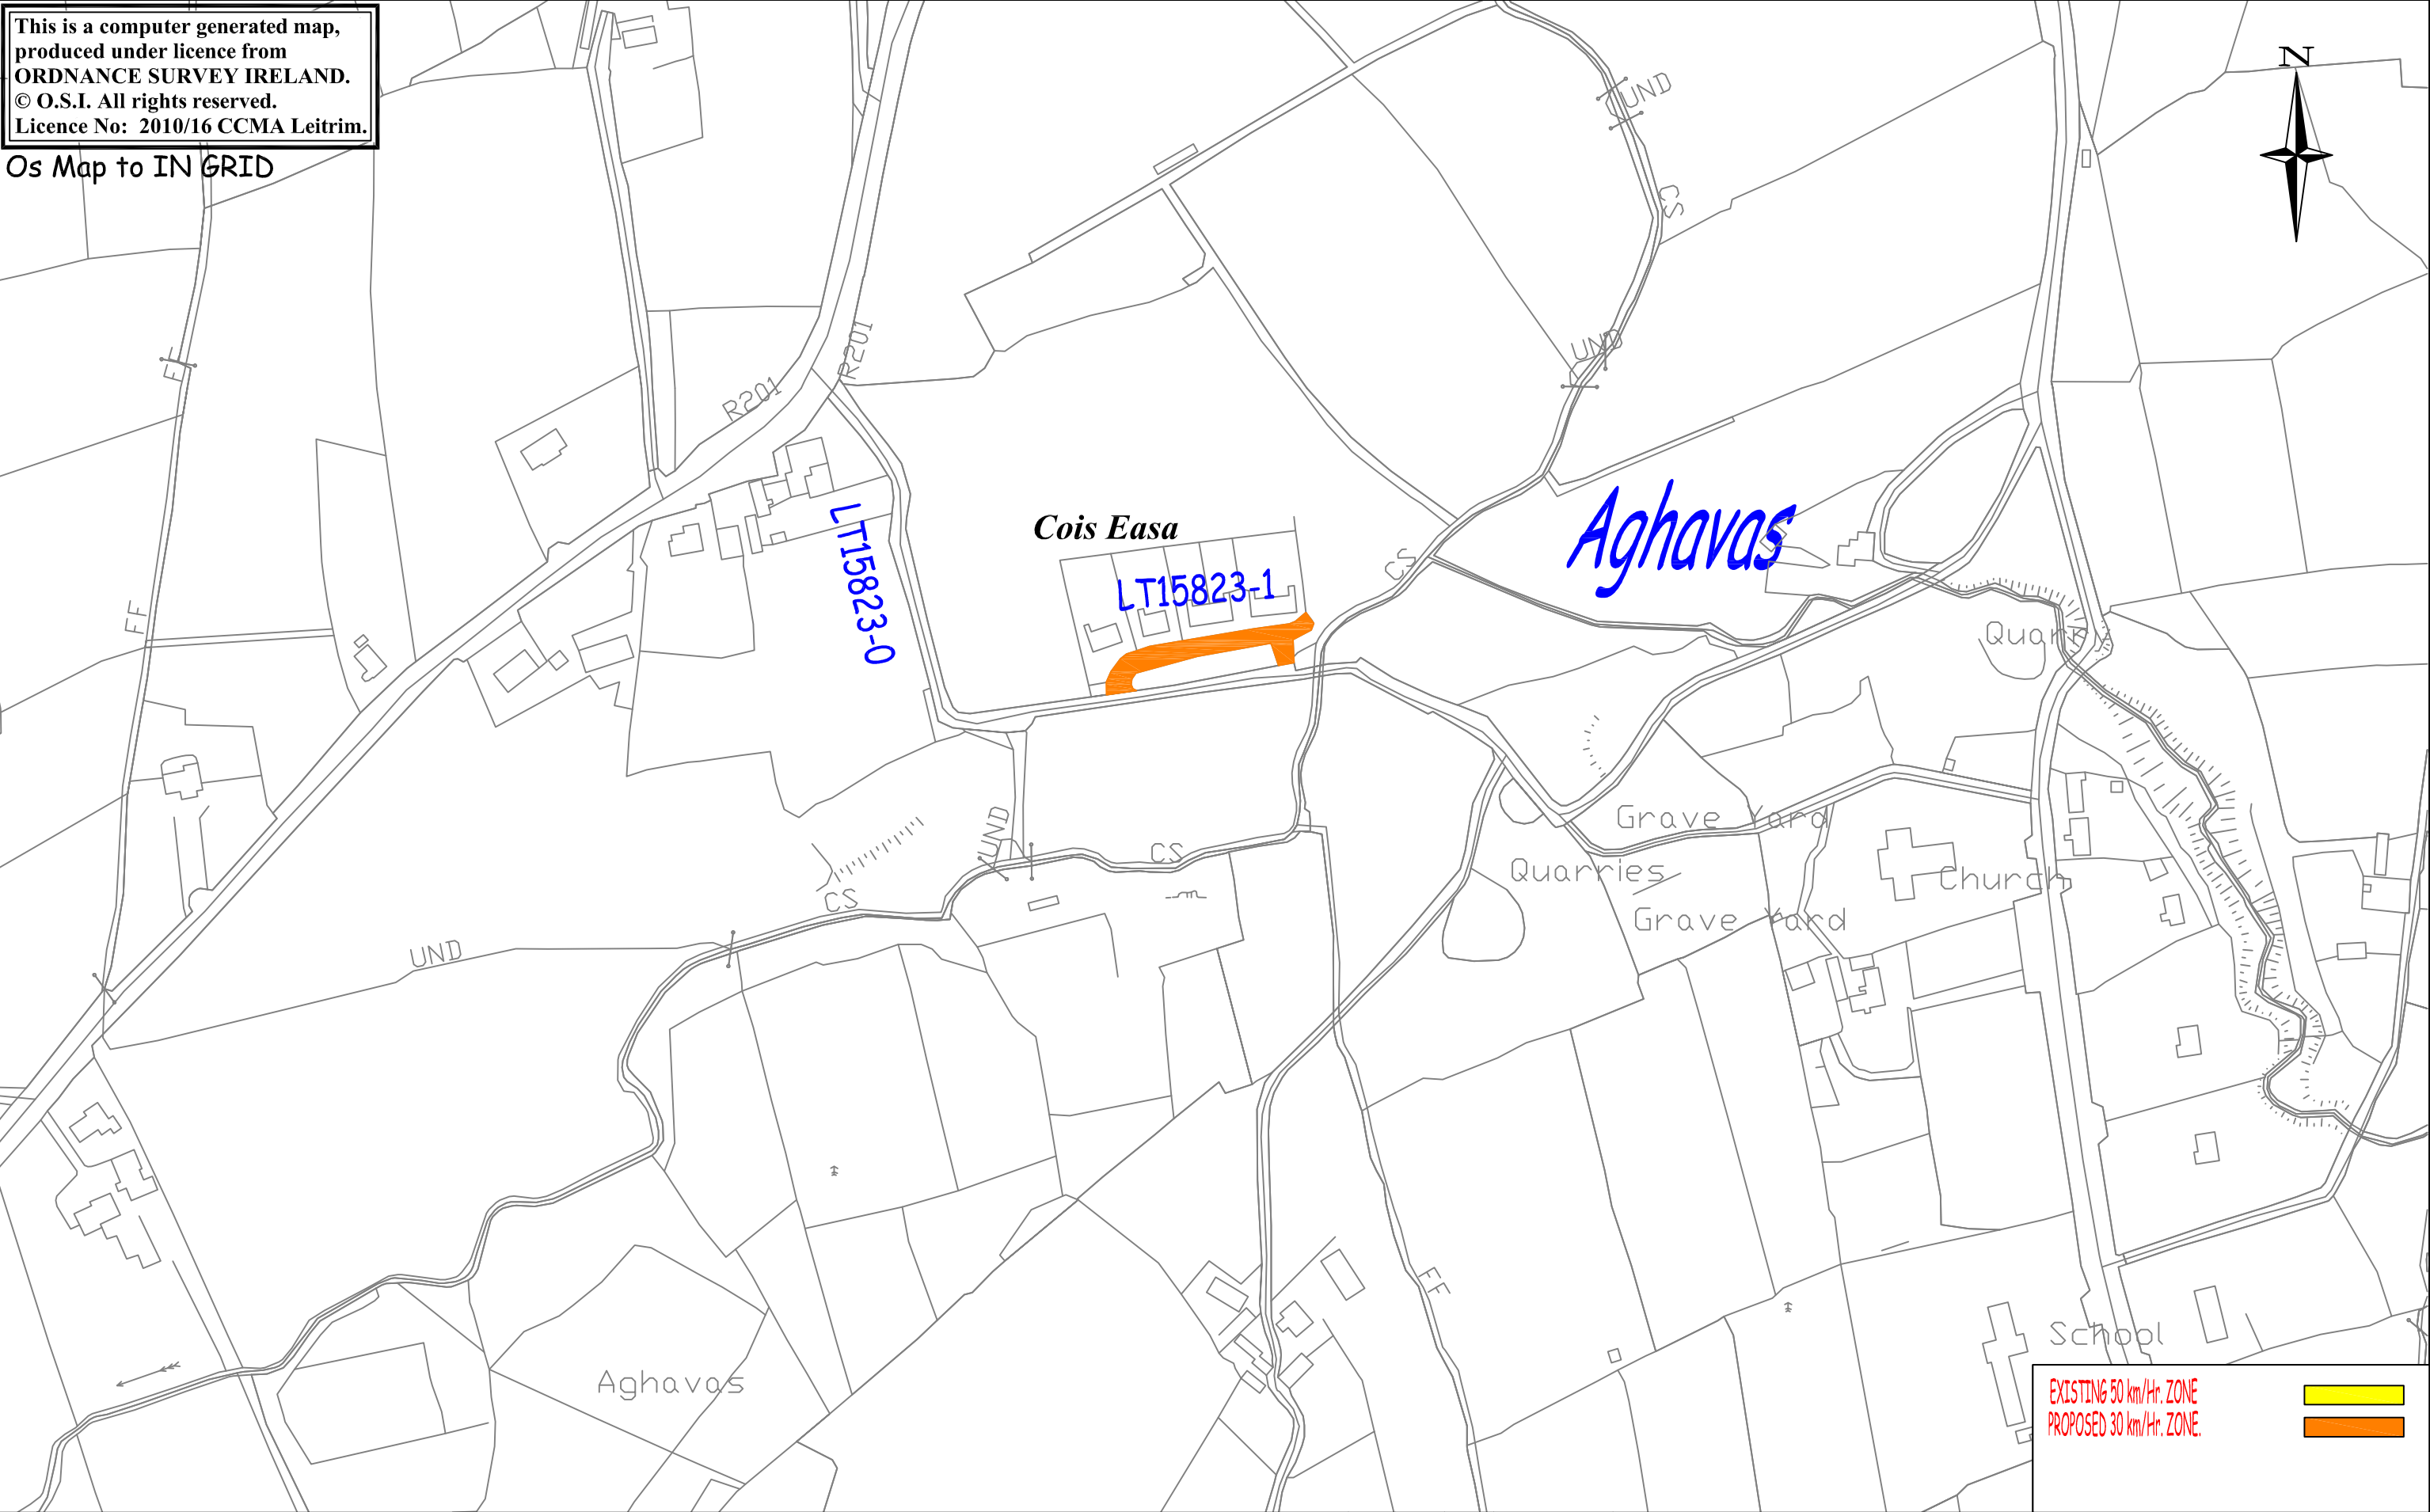

This is a computer generated map,
 produced under licence from
 ORDNANCE SURVEY IRELAND.
 © O.S.I. All rights reserved.
 Licence No: 2010/16 CCMA Leitrim.

Os Map to IN GRID

SPECIAL SPEED LIMIT
AGHAVAS
2015